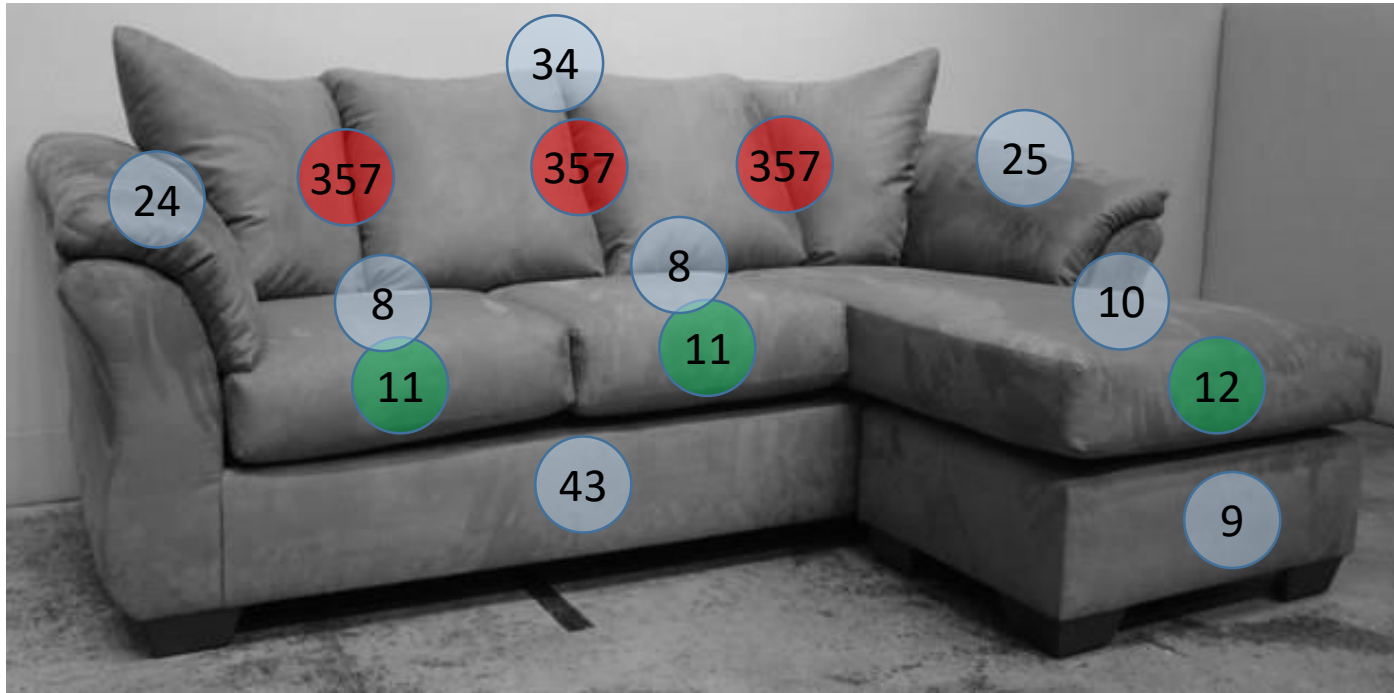

750-00-01-02-04-05-06-07-08-09-18

Call Out	Description
● (Red)	Blown Fiber
● (Yellow)	Cushion Chaise Pad - top Pad
● (Green)	Cushion Foam
● (Yellow)	KD Component
● (Blue)	Cover

For more RPs' information, please see the following page.