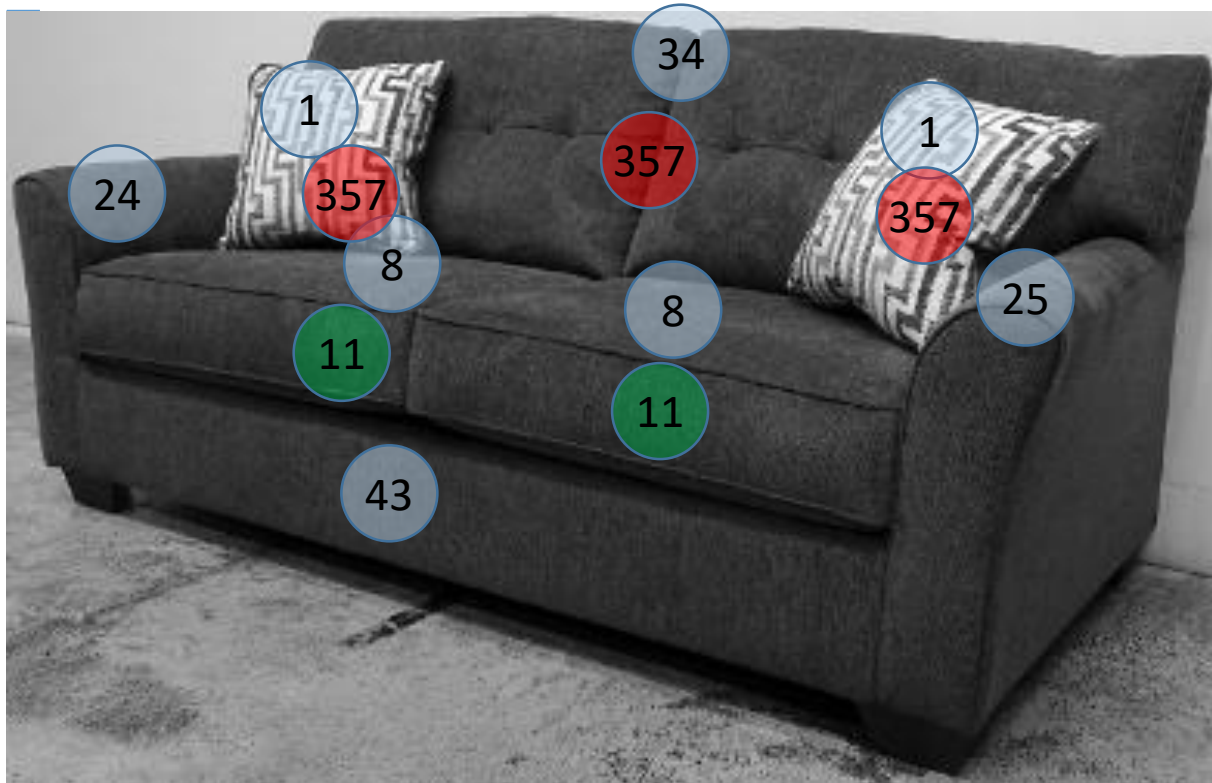

# 7390138

Call Out	Description
●	Blown Fiber
●	Cushion Chaise Pad - top Pad
●	Cushion Foam
●	KD Component
●	Cover

For more RPs' information, please see the following page.