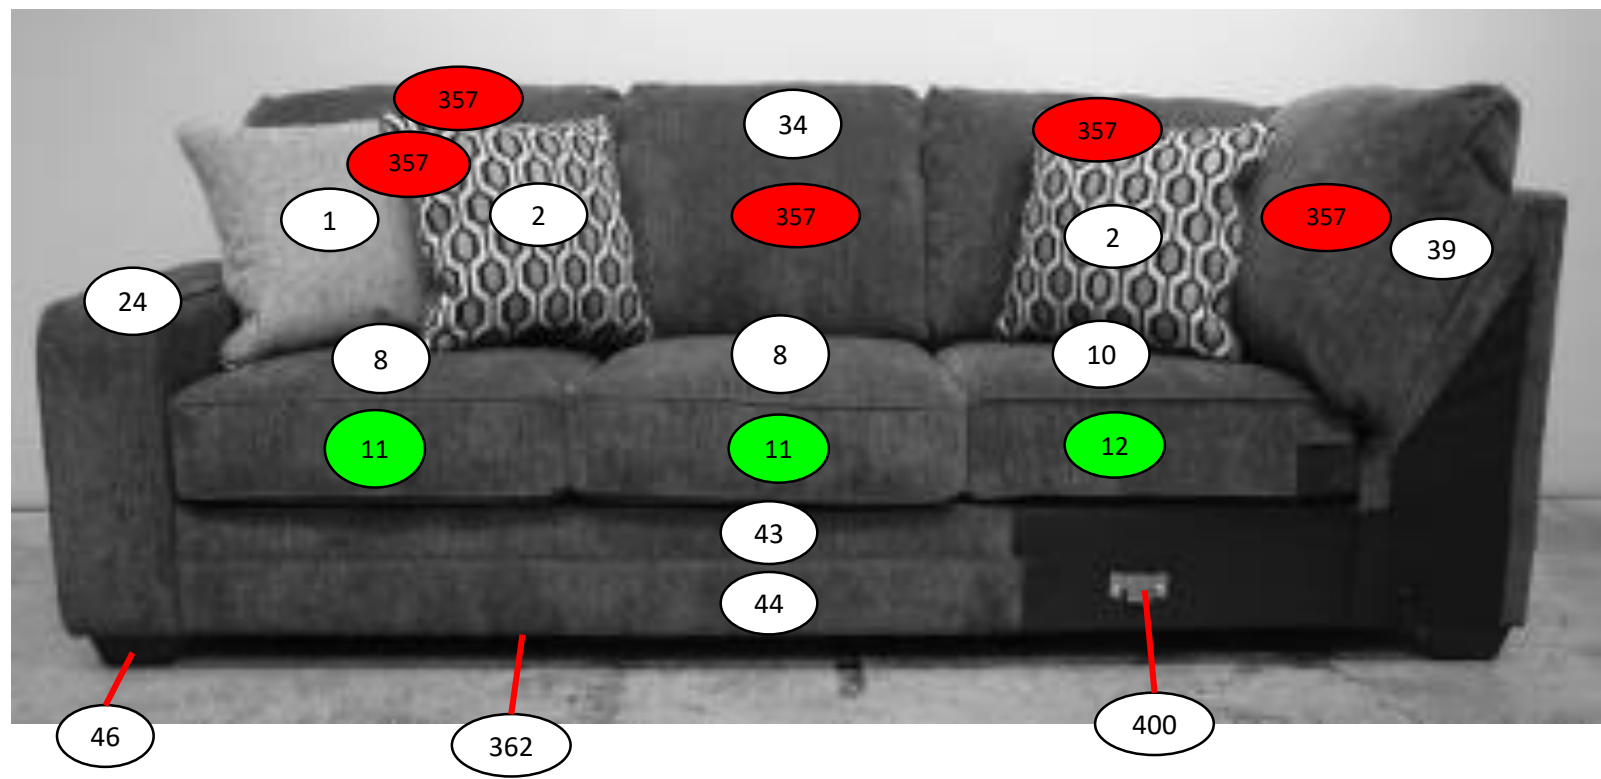

7260066

**GREEN
CUSHION
POLY**

**YELLOW
CHAISE
POLY**

BLOWN FIBER

433

499

170

726 SECTIONAL DIMENSIONS 3 PIECE CONFIGURATION