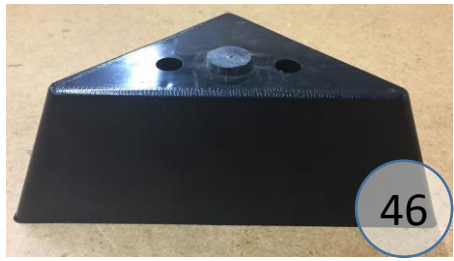

5510518

Call Out	Description
● (Red)	Blown Fiber
● (Yellow)	Cushion Chaise Pad - top Pad
● (Green)	Cushion Foam
● (Orange)	KD Component
● (Blue)	Cover

Signature
DESIGN
BY **ASHLEY**®

Signature
DESIGN
BY **ASHLEY**®