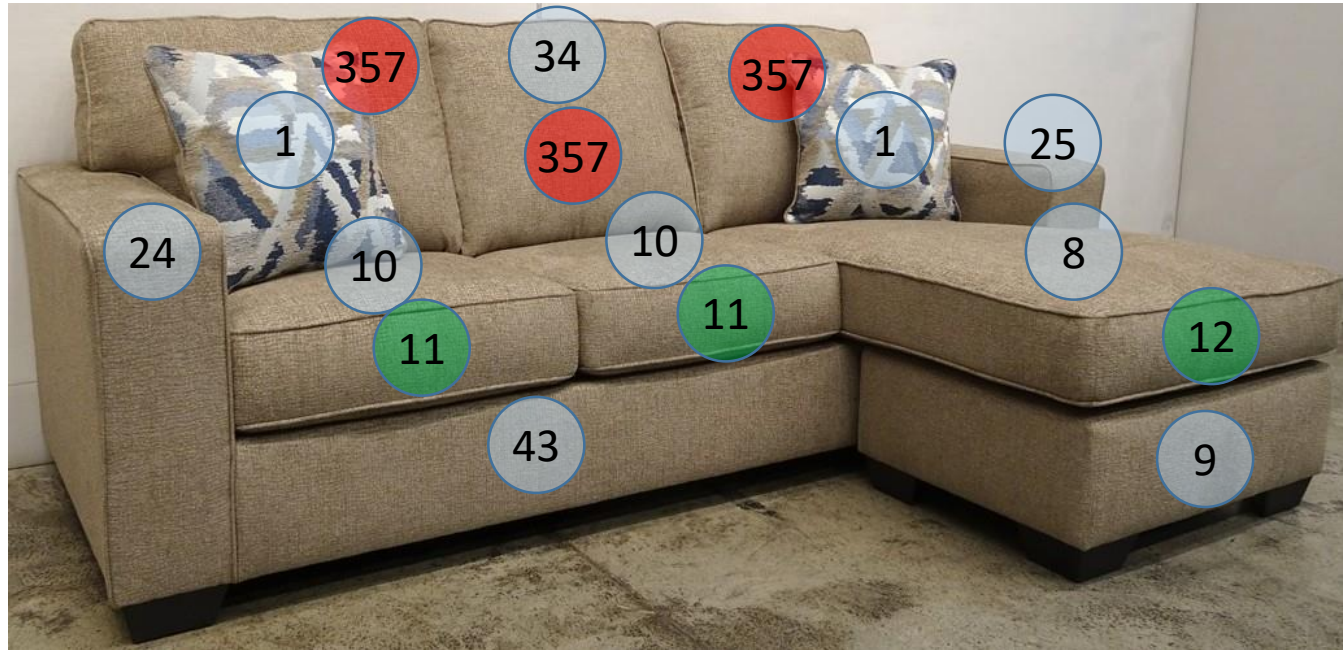

5510518

Call Out	Description
● (Red)	Blown Fiber
● (Yellow)	Cushion Chaise Pad - top Pad
● (Green)	Cushion Foam
● (Orange)	KD Component
● (Blue)	Cover

Signature
DESIGN
BY **ASHLEY**®

Signature
DESIGN
BY **ASHLEY**®