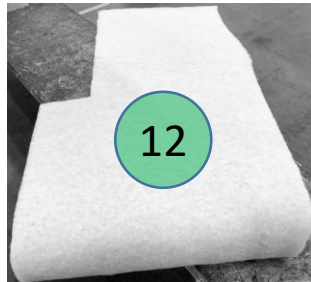

5510518

Call Out	Description
● (Red)	Blown Fiber
● (Yellow)	Cushion Chaise Pad - top Pad
● (Green)	Cushion Foam
● (Orange)	KD Component
● (Blue)	Cover

Signature
DESIGN
BY **ASHLEY**®

Signature
DESIGN
BY **ASHLEY**®