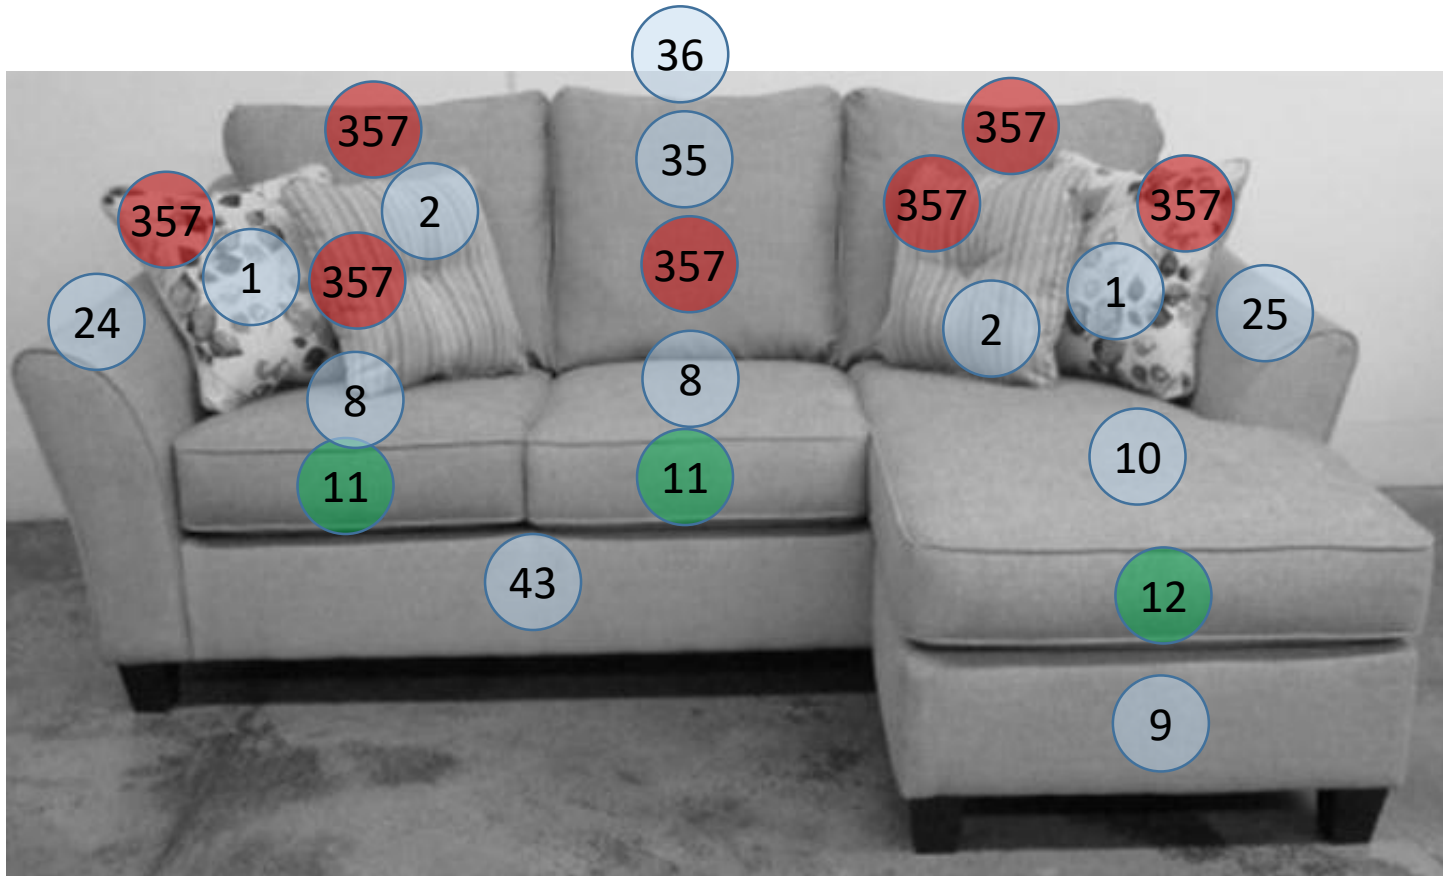

4970118

Call Out	Description
● (Red)	Blown Fiber
● (Yellow)	Cushion Chaise Pad - top Pad
● (Green)	Cushion Foam
● (Yellow)	KD Component
● (Blue)	Cover

For more RPs' information, please see the following page.

46

48

417

362

170