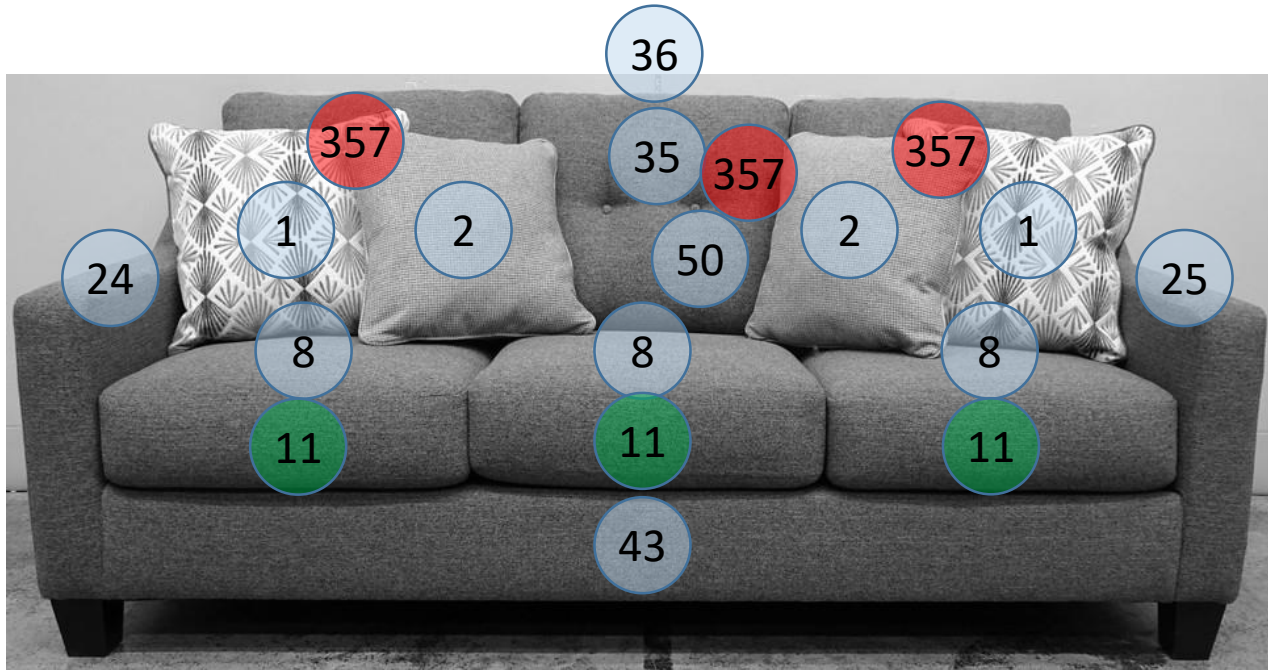

# 4230438

Call Out	Description
● (Red)	Blown Fiber
● (Yellow)	Cushion Chaise Pad - top Pad
● (Green)	Cushion Foam
● (Yellow)	KD Component
● (Blue)	Cover

For more RPs' information, please see the following page.