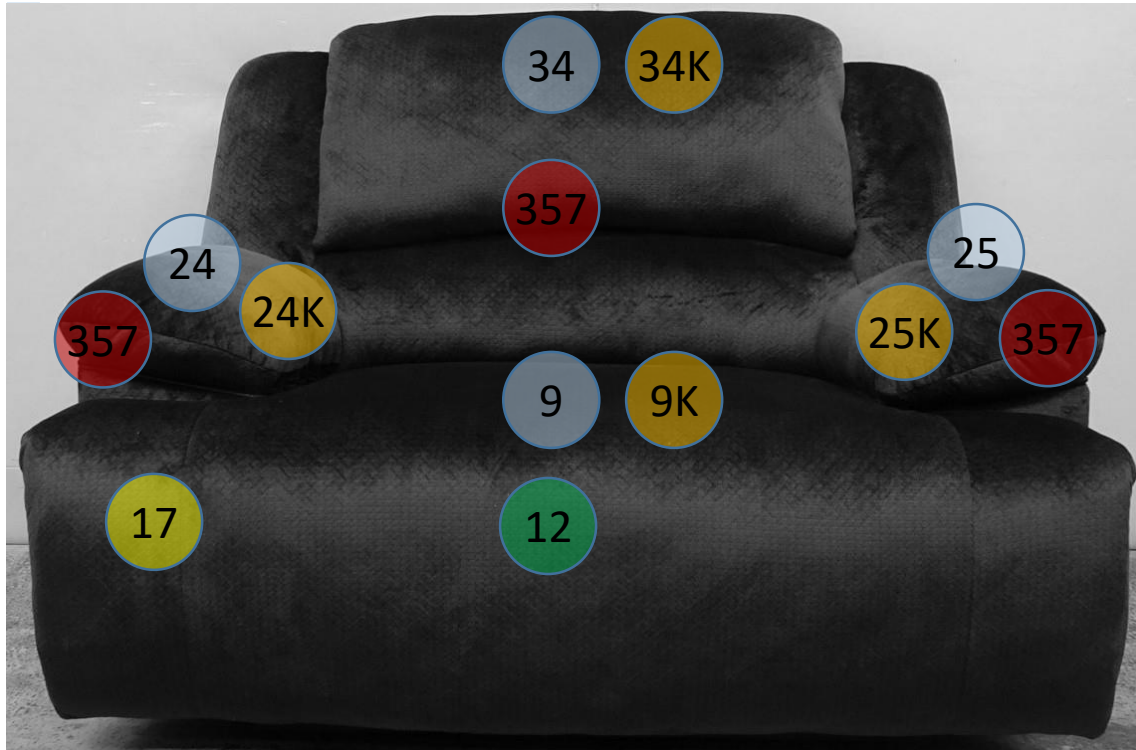

365-04-05-82

Call Out	Description
● (Red)	Blown Fiber
● (Yellow)	Cushion Chaise Pad - top Pad
● (Green)	Cushion Foam
● (Yellow)	KD Component
● (Light Blue)	Cover

For more RPs' information, please see the following page.

439

425

101

105

108

134

145

495

520

547

148

147

418