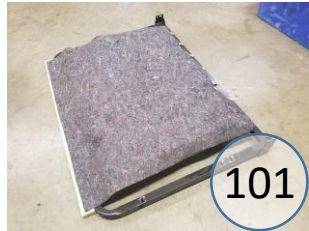

439

425

101

105

108

134

145

495

520

547

148

147

418