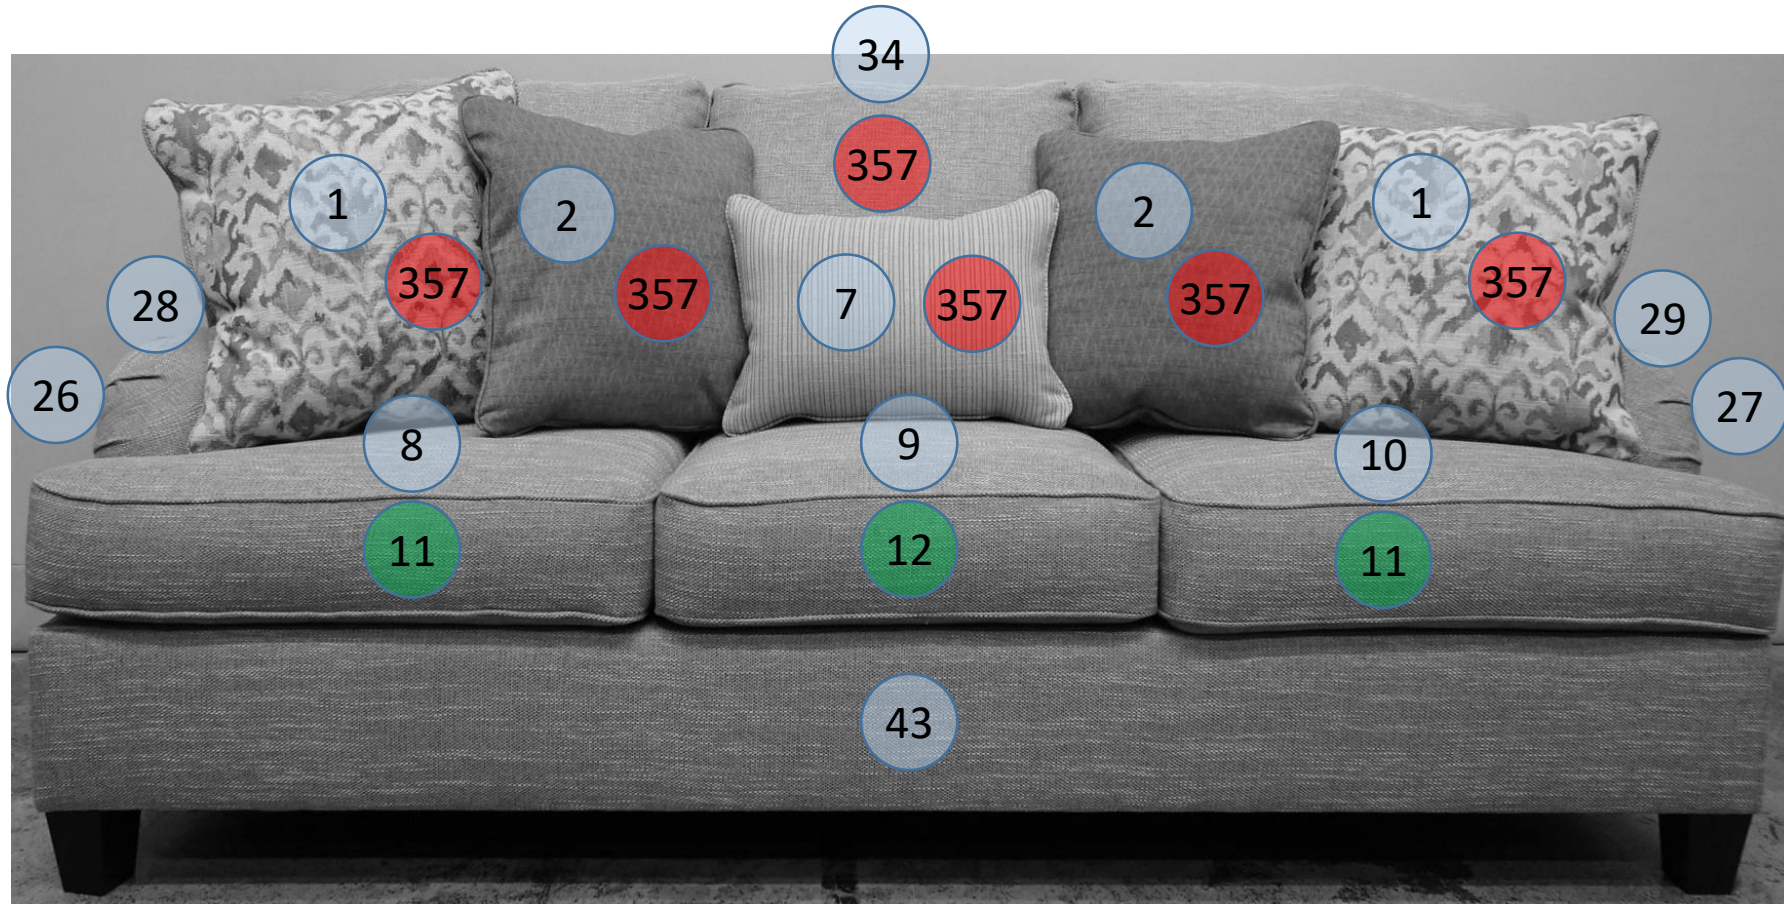

# 3080338

Call Out	Description
● (Red)	Blown Fiber
● (Yellow)	Cushion Chaise Pad - top Pad
● (Green)	Cushion Foam
● (Yellow)	KD Component
● (Blue)	Cover

For more RPs' information, please see the following page.