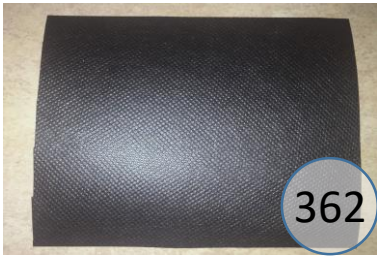

46

433

417

362

574

WVF ONLY

576

WVF ONLY

576

WVF ONLY

170