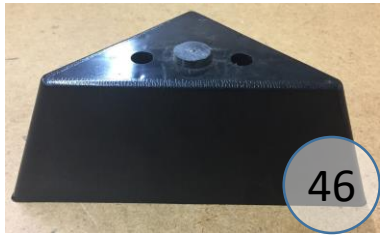

1450438

Call Out	Description
● (Red)	Blown Fiber
● (Yellow)	Cushion Chaise Pad - top Pad
● (Green)	Cushion Foam
● (Orange)	KD Component
● (Blue)	Cover

362

46

433

170