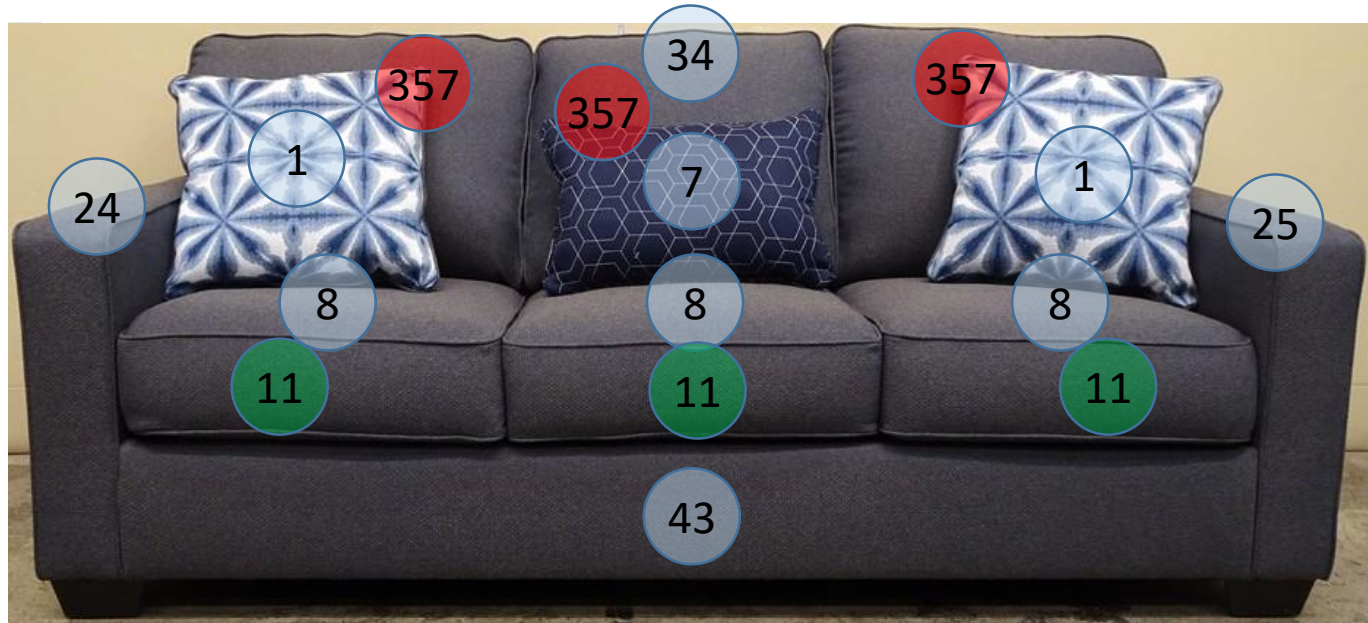

1450438

Call Out	Description
● (Red)	Blown Fiber
● (Yellow)	Cushion Chaise Pad - top Pad
● (Green)	Cushion Foam
● (Orange)	KD Component
● (Blue)	Cover

362

46

433

170