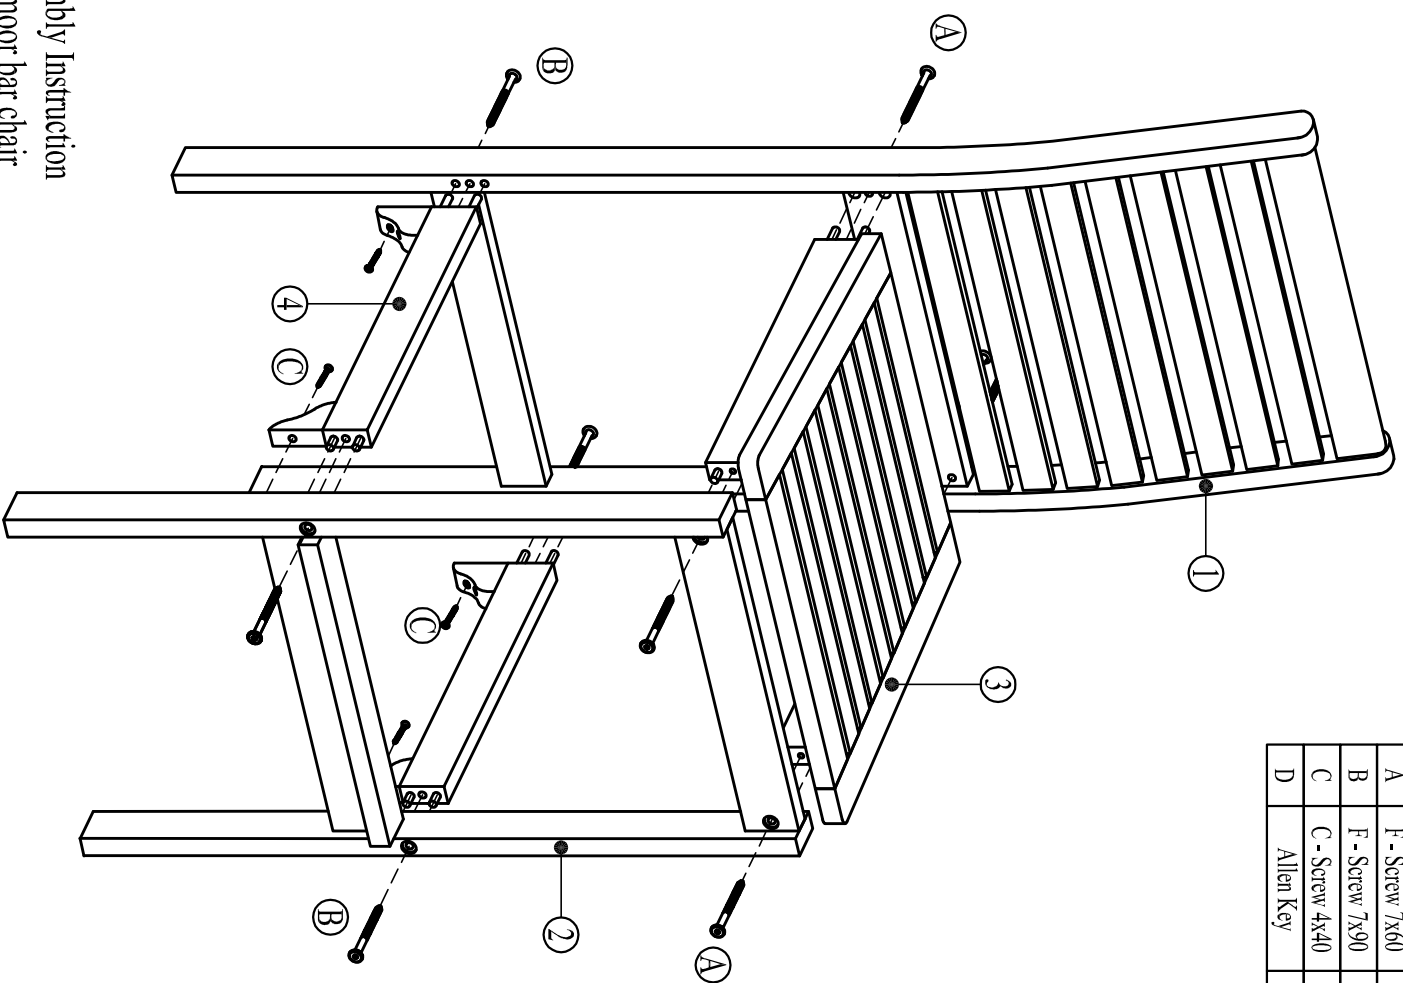

①

QTY 1

②

QTY 1

③

QTY 1

④

QTY 2

Item	Name	Description	Qty
A	F - Screw 7x60		4
B	F - Screw 7x90		4
C	C - Screw 4x40		4
D	Allen Key		2

Assembly Instruction  
Dartmoor bar chair