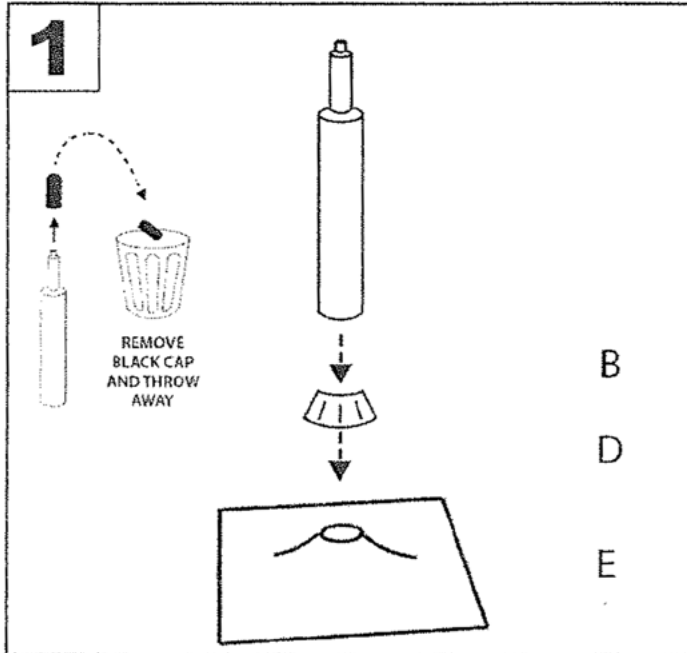

Master Bar Stool

Part # BS-TW-MASTER X

15-0204

CAUTION

For indoor use only. Keep out of reach of children and animals. Turn off power at main supply during installation. Never operate this appliance if it has a damaged cord, plug or cable. Keep cord away from heated and/or damp areas. Use only the included parts.