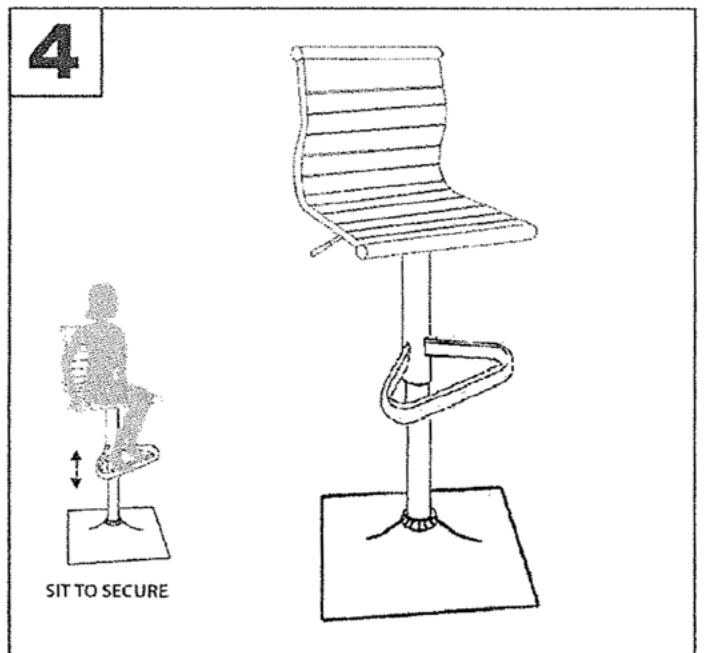

Master Bar Stool

Part # BS-TW-MASTER X

15-0204

CAUTION

For indoor use only. Keep out of reach of children and animals. Turn off power at main supply during installation. Never operate this appliance if it has a damaged cord, plug or cable. Keep cord away from heated and/or damp areas. Use only the included parts.