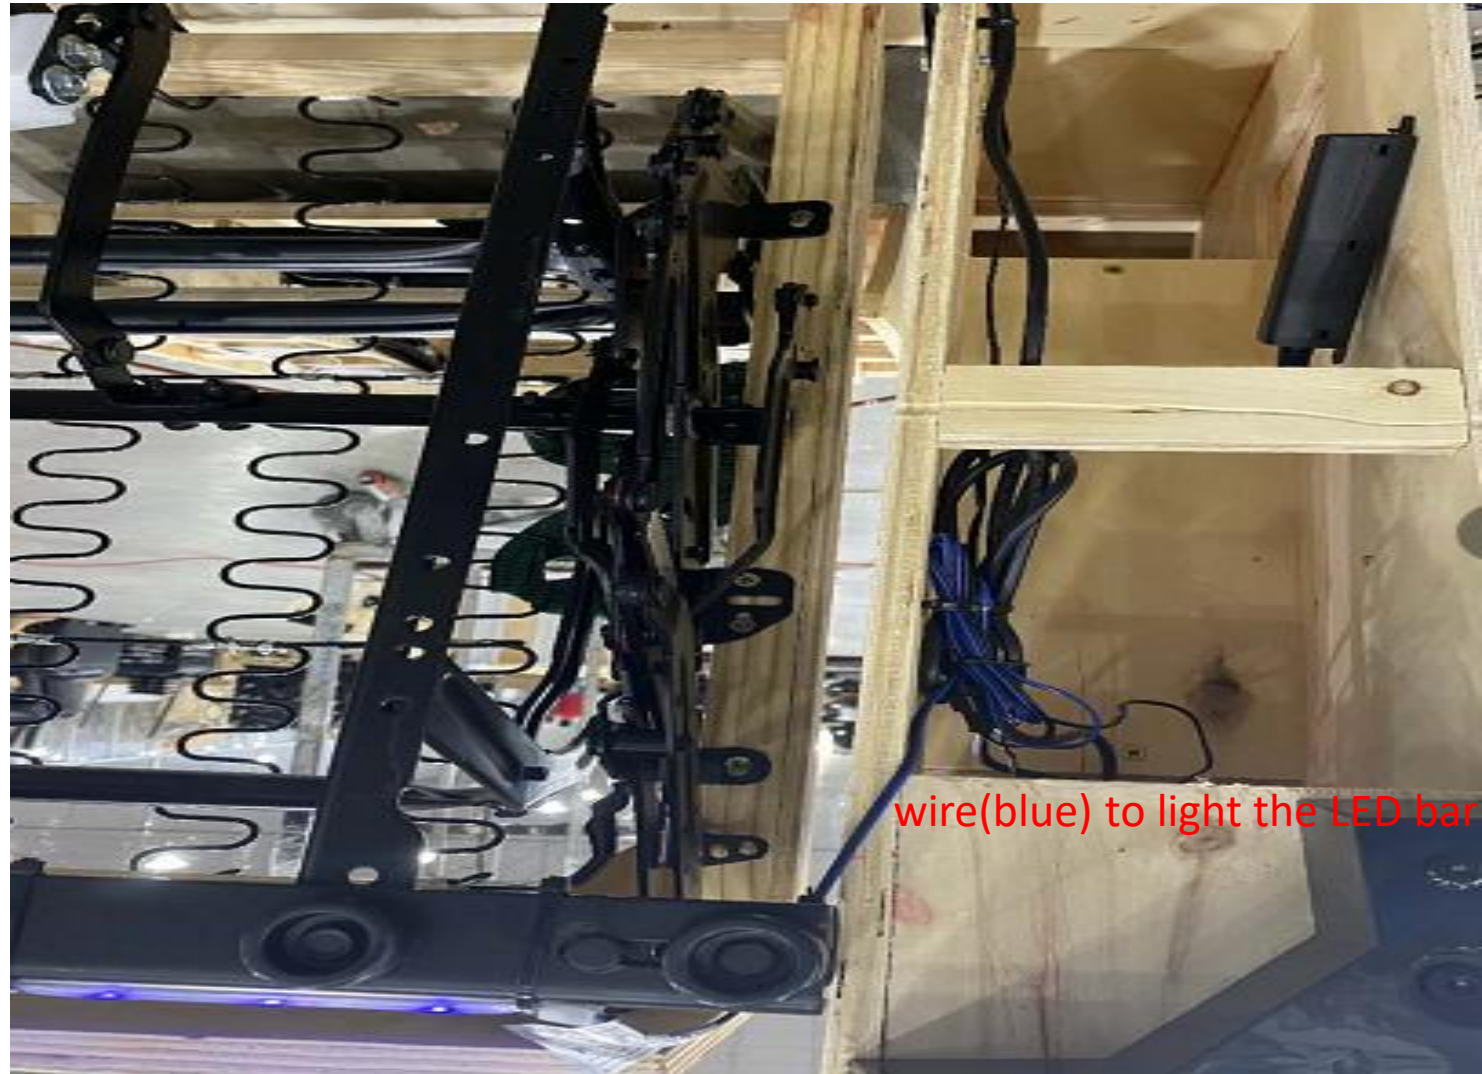

Wire diagram_37003 bottom led light assembly

ACROS QA Team 1

February 25, 2020

3700315 PWR REC Sofa with ADJ Headrest

⊗ cup holder ▲ seat motor ■ Bottom LED light

3700318 PWR REC Loveseat/CON/ADJ HDRST

⊗ cup holder ▲ seat motor — Bottom LED light

3700313 PWR Recliner/ADJ Headrest

LAF bottom view

wire(blue) to light the LED bar

LAF bottom view

RAF bottom view