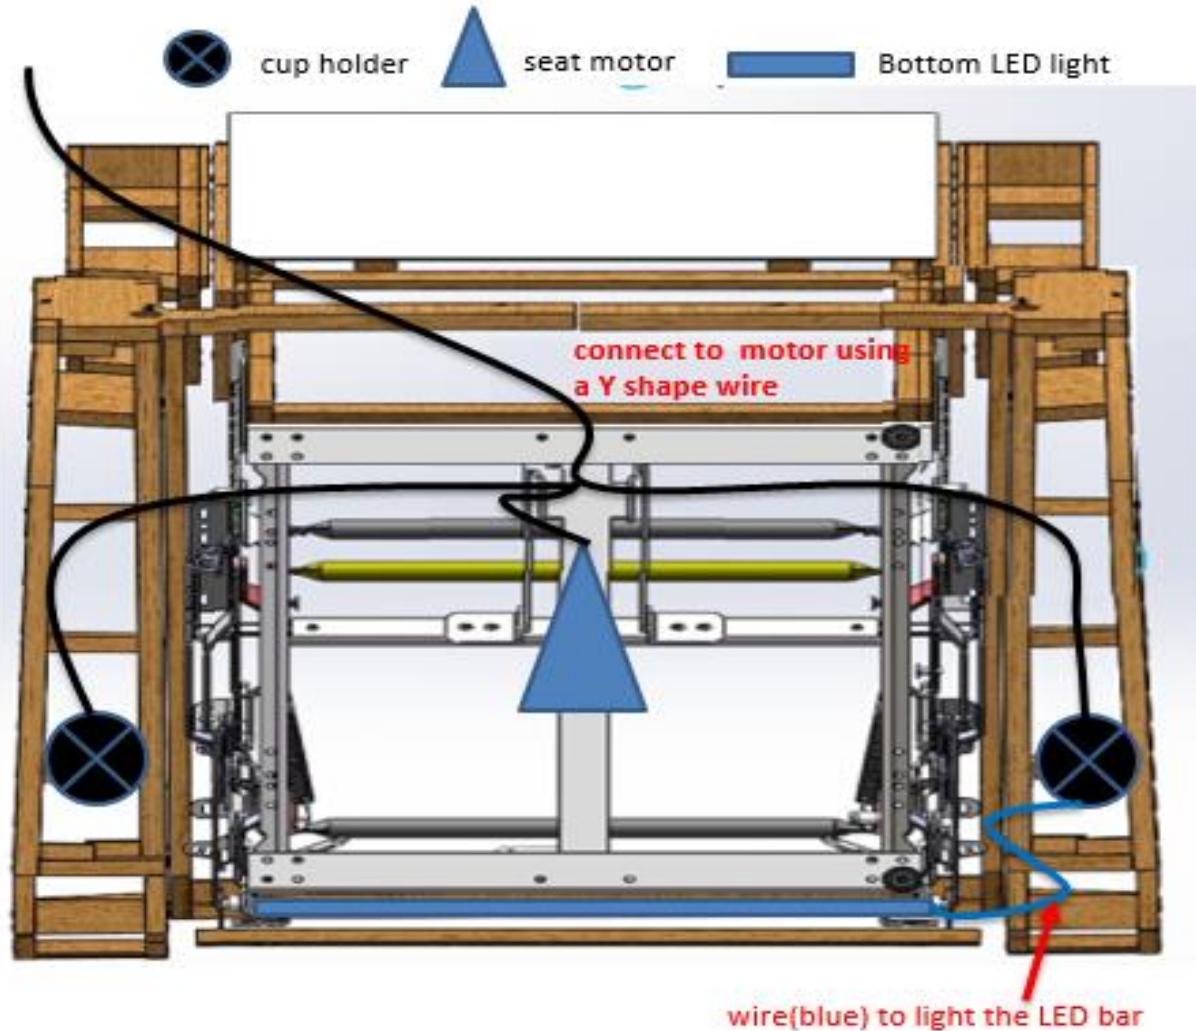

Wire diagram_37003 bottom led light assembly

ACROS QA Team 1

February 25, 2020

3700315 PWR REC Sofa with ADJ Headrest

⊗ cup holder ▲ seat motor ■ Bottom LED light

3700318 PWR REC Loveseat/CON/ADJ HDRST

⊗ cup holder ▲ seat motor — Bottom LED light

3700313 PWR Recliner/ADJ Headrest

LAF bottom view

wire(blue) to light the LED bar

LAF bottom view

RAF bottom view