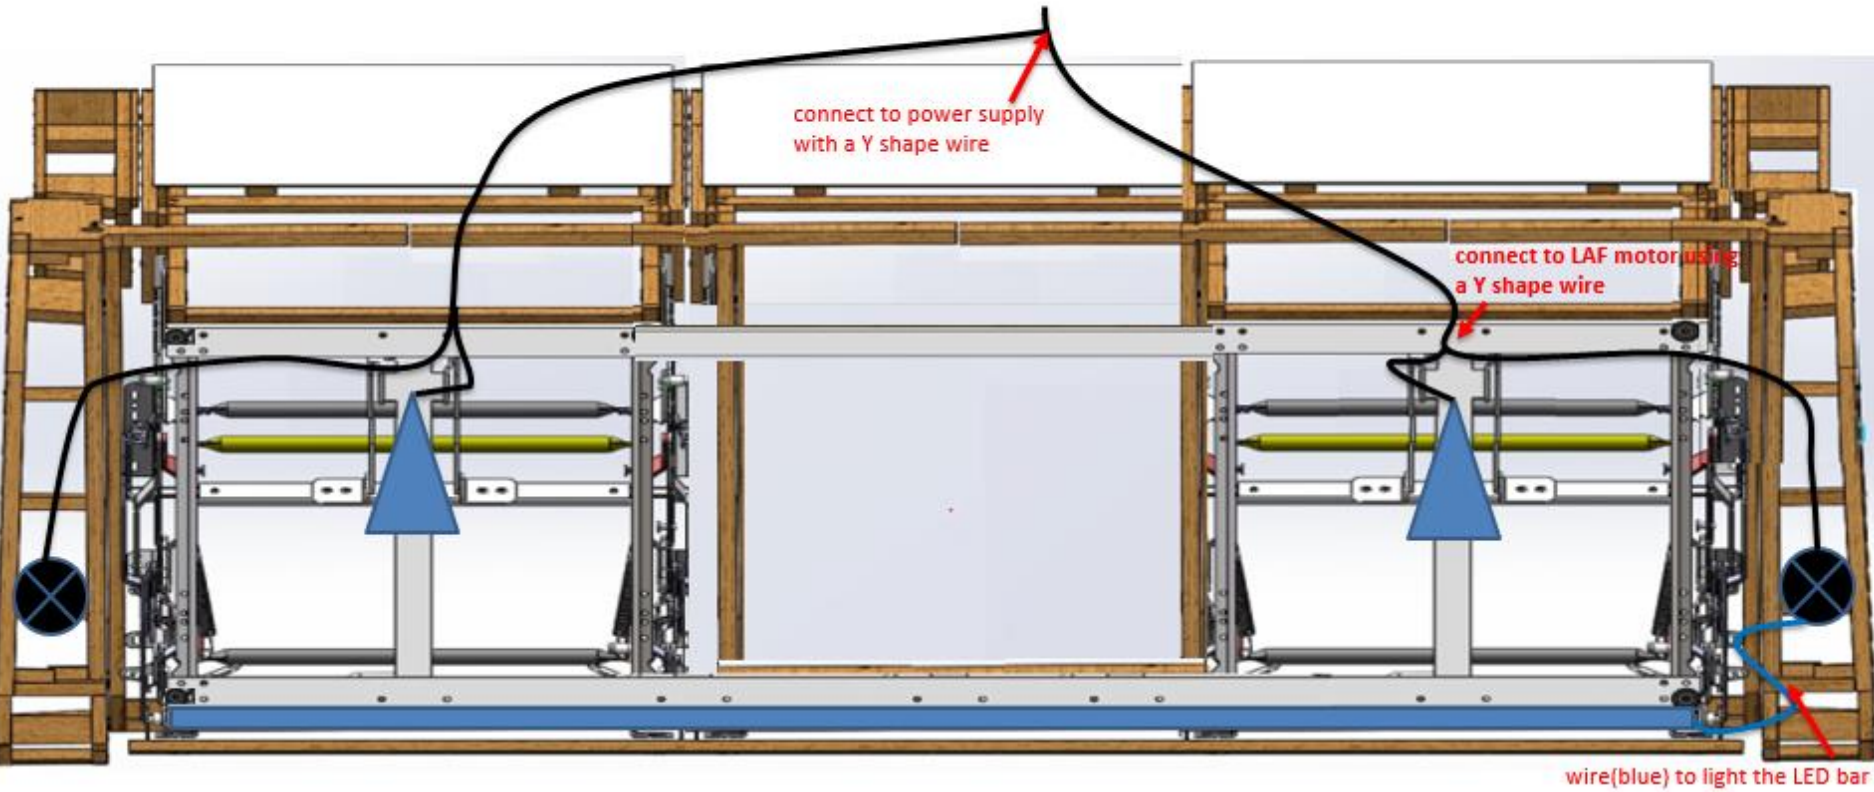

Wire diagram_37003 bottom led light assembly

ACROS QA Team 1

February 25, 2020

3700315 PWR REC Sofa with ADJ Headrest

⊗ cup holder ▲ seat motor ■ Bottom LED light

3700318 PWR REC Loveseat/CON/ADJ HDRST

⊗ cup holder ▲ seat motor — Bottom LED light

3700313 PWR Recliner/ADJ Headrest

LAF bottom view

wire(blue) to light the LED bar

LAF bottom view

RAF bottom view