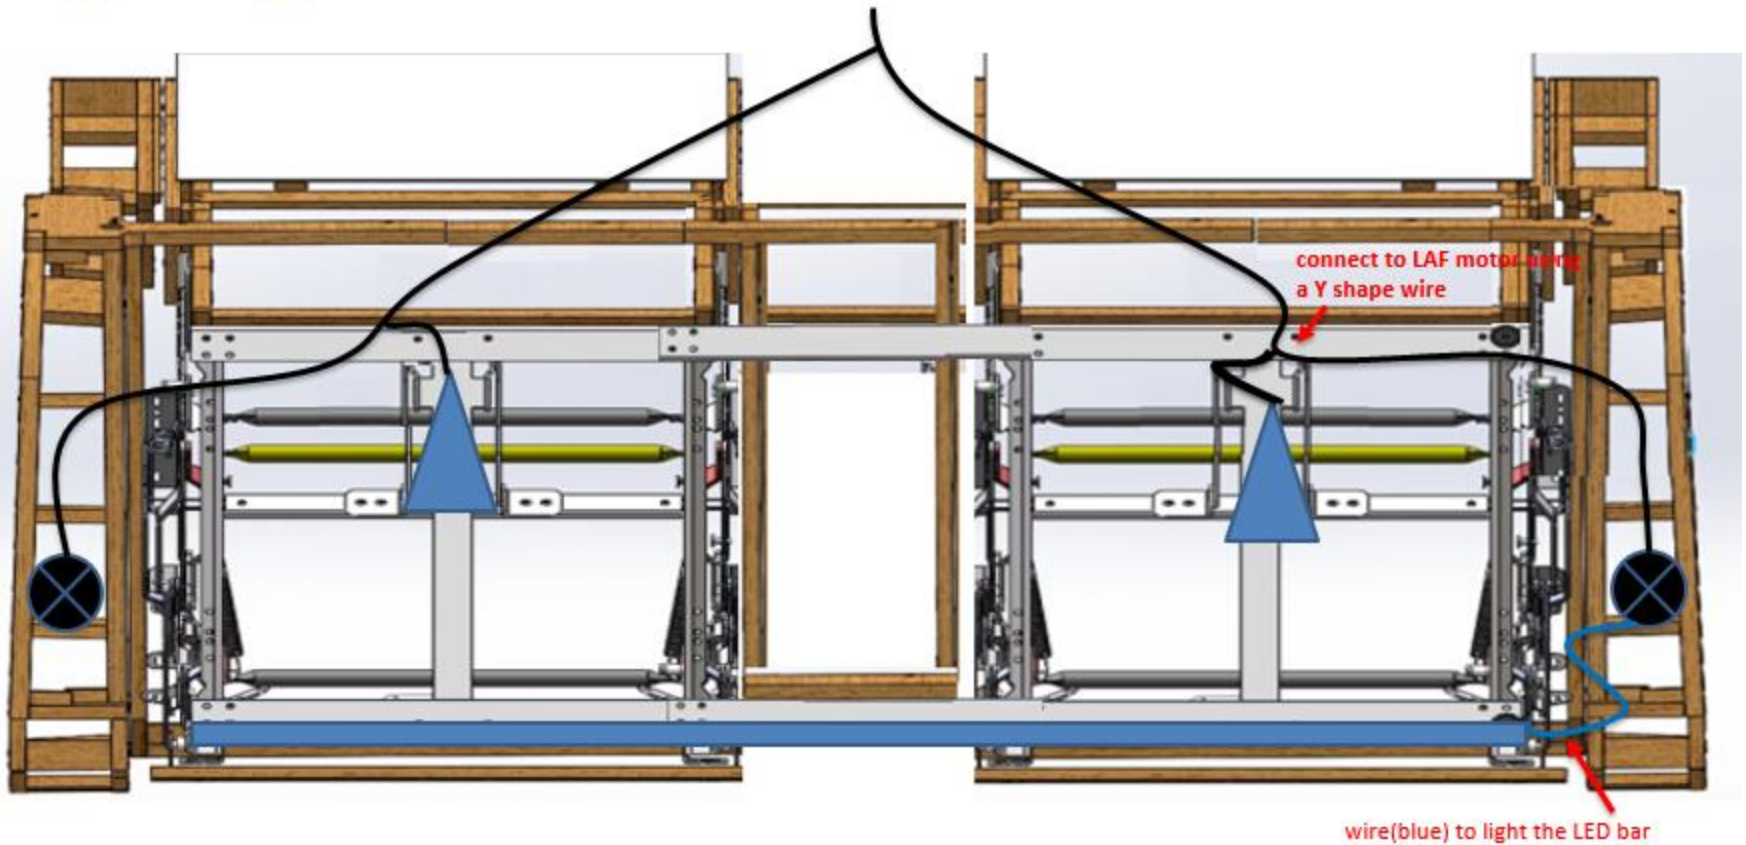

Wire diagram_37003 bottom led light assembly

ACROS QA Team 1

February 25, 2020

3700315 PWR REC Sofa with ADJ Headrest

⊗ cup holder ▲ seat motor ■ Bottom LED light

3700318 PWR REC Loveseat/CON/ADJ HDRST

⊗ cup holder ▲ seat motor — Bottom LED light

3700313 PWR Recliner/ADJ Headrest

LAF bottom view

wire(blue) to light the LED bar

LAF bottom view

RAF bottom view