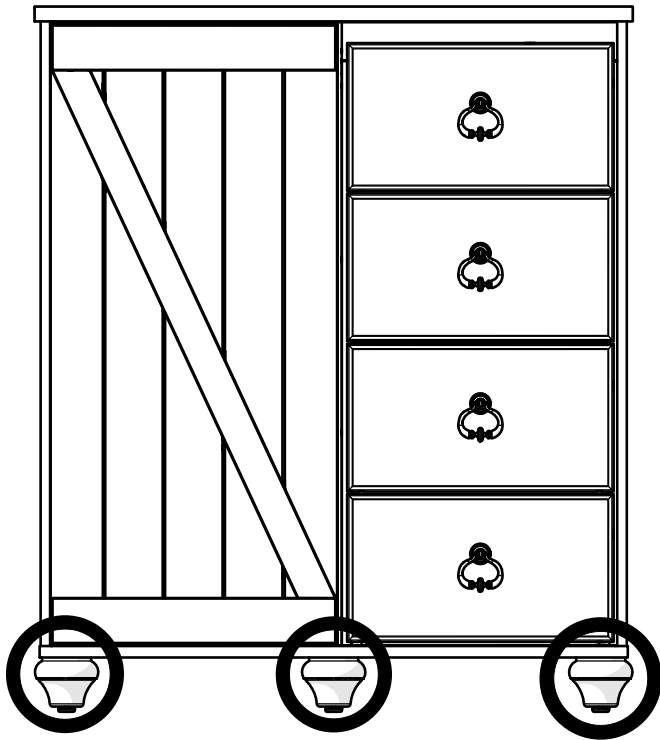

165047
Assembly Instructions

Hardware Components

This bag contains small parts that present a choking hazard for children under 3 years of age. These parts are for adult assembly only and should be permanently affixed to the furniture. Any unused parts should be discarded properly.

1.

2.

3.

See step 4 to level unit

Door Mis-Aligned (Incorrect)

Door Aligned (Correct)

4.

Adjust levelers as needed