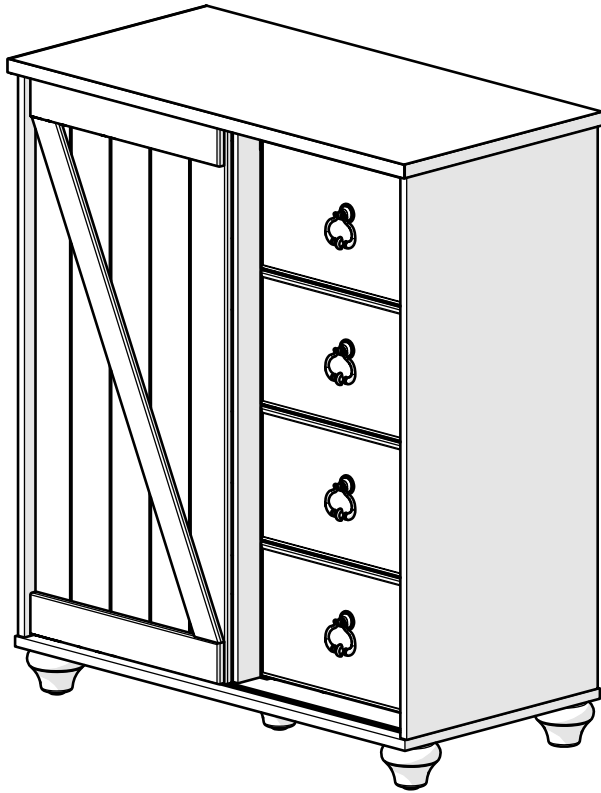

165047
Assembly Instructions

Hardware Components

This bag contains small parts that present a choking hazard for children under 3 years of age. These parts are for adult assembly only and should be permanently affixed to the furniture. Any unused parts should be discarded properly.

1.

2.

3.

See step 4 to level unit

Door Mis-Aligned (Incorrect)

Door Aligned (Correct)

4.

Adjust levelers as needed