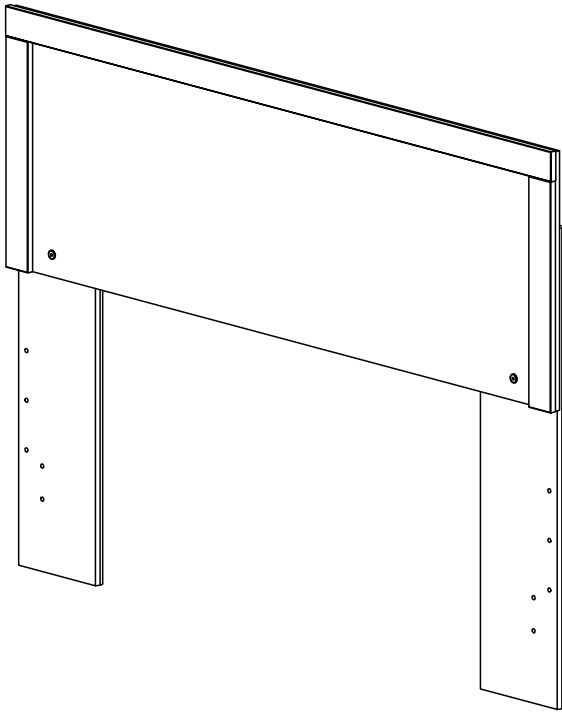

152620 Assembly Instructions

Hardware Components

This bag contains small parts that present a choking hazard for children under 3 years of age. These parts are for adult assembly only and should be permanently affixed to the furniture. Any unused parts should be discarded properly.

1X

1X

2X
1/4-20 x 45mm
Joint Connector

2X
1/4-20
Hex Nut

Step 1

Save for
Step 3

Step 2

Step 3