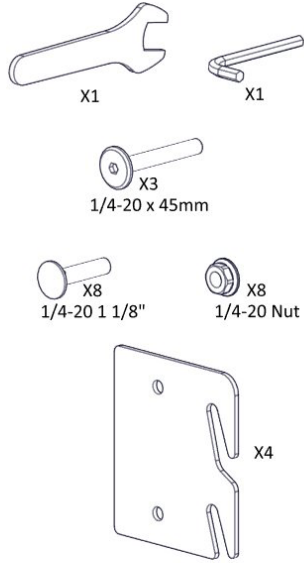

144544 Assembly Instructions

Hardware Components

This bag contains small parts that present a choking hazard for children under 3 years of age. These parts are for adult assembly only and should be permanently affixed to the furniture. Any unused parts should be discarded properly.