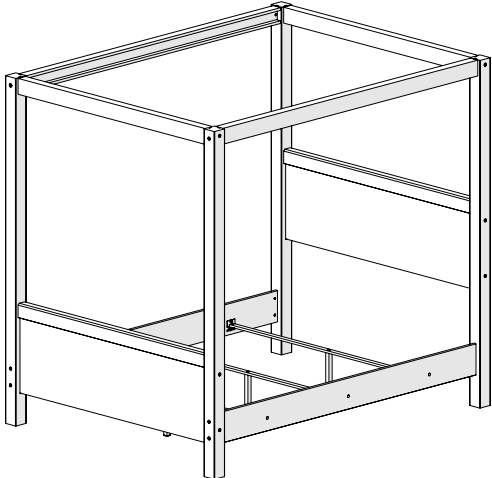

115958 Assembly Instructions

Hardware Components

This bag contains small parts that present a choking hazard for children under 3 years of age. These parts are for adult assembly only and should be permanently affixed to the furniture. Any unused parts should be discarded properly.

X16

X16
1/4-20 x 105mm

X1

1.

2.

3.

4.

Bed Rail