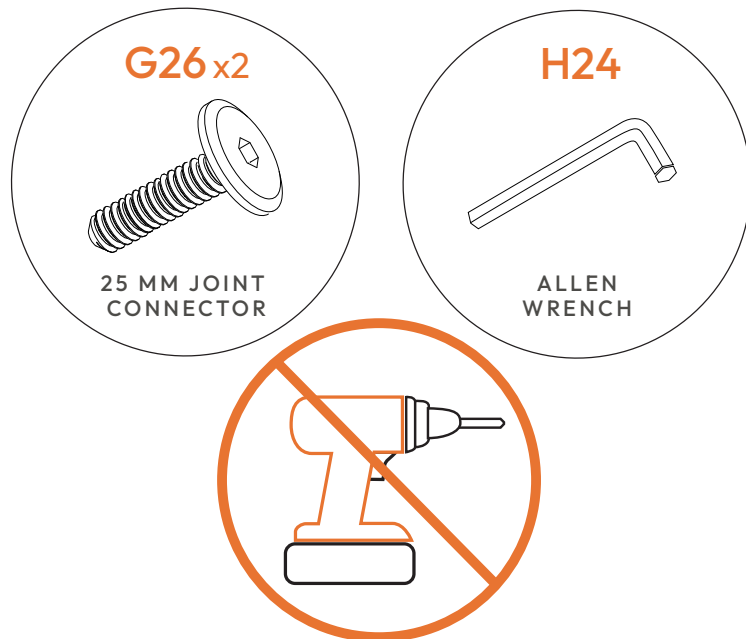

ASSEMBLY INSTRUCTIONS FOR:

HEADBOARD

SIGNATURE DESIGN BY **ASHLEY**[®]

Scan Code for
Video Tutorial

WATCH NOW

Life doesn't come with
instructions, but this does

PART # 115303 (05/21/26)

HARDWARE

This bag contains small parts that present a choking hazard for children under 3 years of age. These parts are for adult assembly only and should be permanently affixed to the furniture. Any unused parts should be discarded properly.

Esta bolsa contiene piezas pequeñas que presentan un peligro de asfixia, para niños menores de 3 años. Estas piezas son para adultos, montaje solamente y debe fijarse permanentemente a la muebles. Las piezas no utilizadas deben desecharse correctamente.