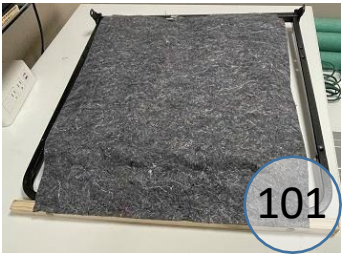

U658-01-30-31-32-33-34-35-82

Call Out	Description
● (Red)	Blown Fiber
● (Yellow)	Cushion Chaise Pad - top Pad
● (Green)	Cushion Foam
● (Yellow)	KD Component
● (Light Blue)	Cover

Signature
DESIGN
BY **ASHLEY**®