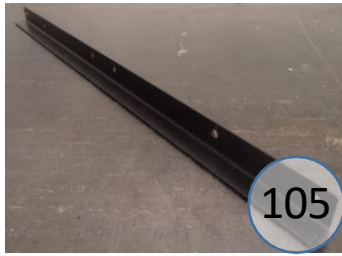

101

105

108

134

148

547

149

176

233

419

425

488

426

479

Effective to 05/12/25 – WK only

32319RP

479

Effective from 05/12/25 – WK only

164

165

Wanek: 30658RP1 → 32053RP1 (Eff. date 12/Nov/25)