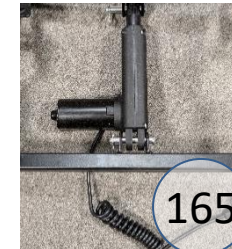

479

Effective from 05/12/25 – WK only

164

165

Wanek: 30658RP1 → 32053RP1 (Eff. date 12/Nov/25)