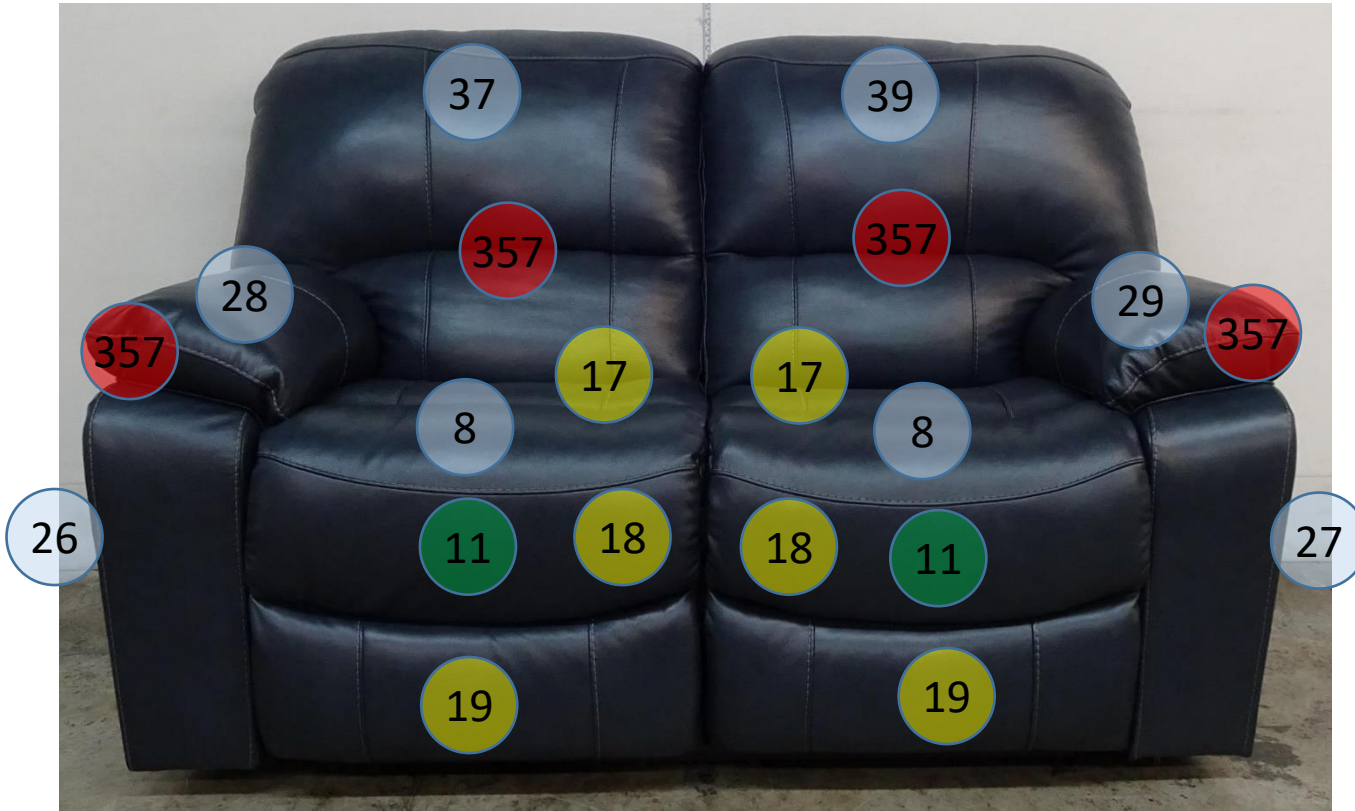

# U4380974

Call Out	Description
● (Red)	Blown Fiber
● (Yellow)	Cushion Chaise Pad - top Pad
● (Green)	Cushion Foam
● (Yellow)	KD Component
● (Blue)	Cover

*Signature*  
DESIGN  
BY **ASHLEY**®