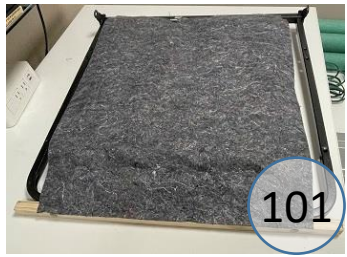

U4330562

Call Out	Description
● (Red)	Blown Fiber
● (Yellow)	Cushion Chaise Pad - top Pad
● (Green)	Cushion Foam
● (Yellow)	KD Component
● (Blue)	Cover

Signature
DESIGN
BY **ASHLEY**®

U433 SECTIONAL DIMENSIONS 6 PIECE CONFIGURATION