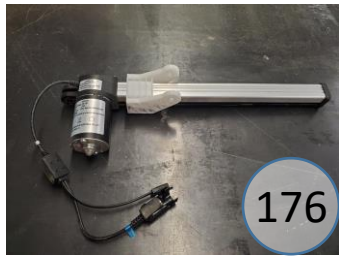

U4330562

Call Out	Description
● (Red)	Blown Fiber
● (Yellow)	Cushion Chaise Pad - top Pad
● (Green)	Cushion Foam
● (Yellow)	KD Component
● (Blue)	Cover

Signature
DESIGN
BY **ASHLEY**®

U433 SECTIONAL DIMENSIONS 6 PIECE CONFIGURATION

427 & U433 Configuration
Space Between Units = 3/4" for Connecting Brackets
Unit is 3" Away From Wall

****All Measurements are Approximations****