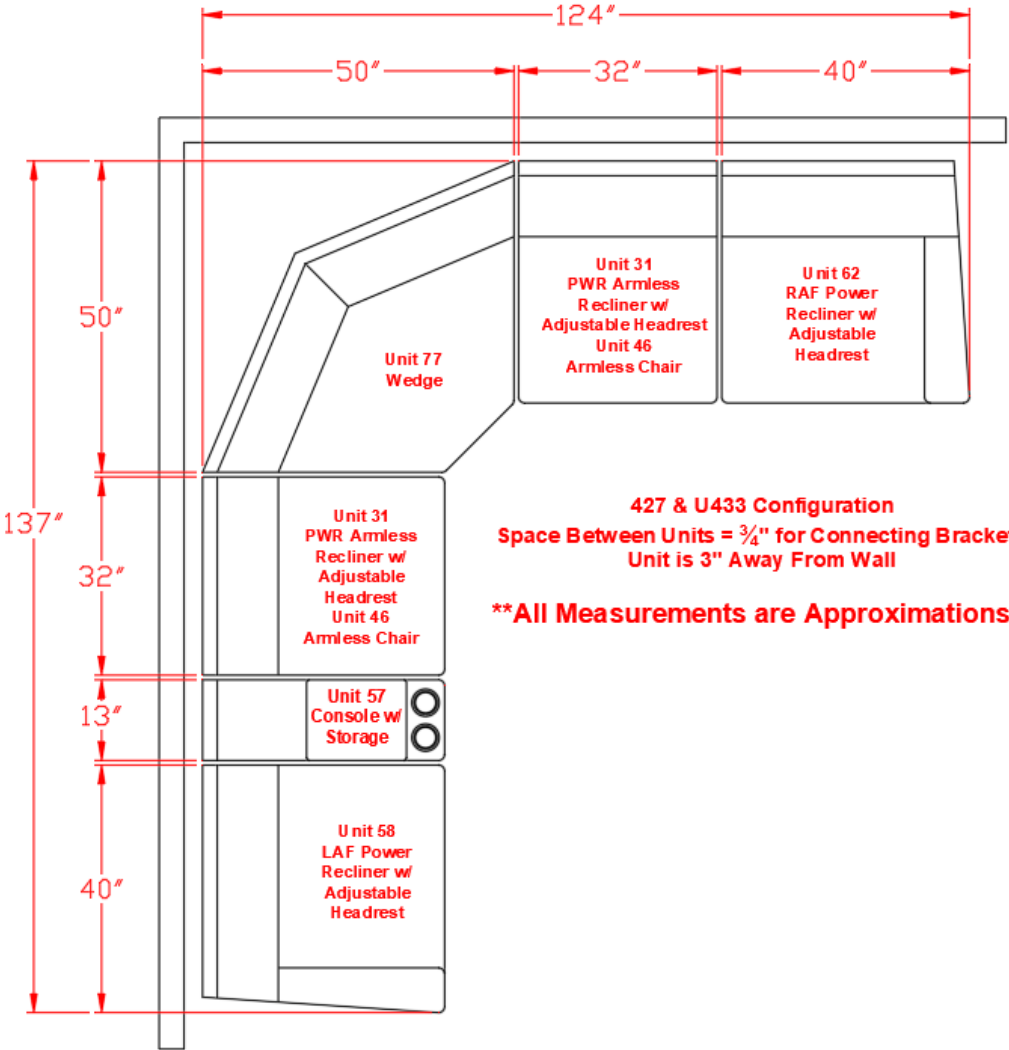

U4330562

Call Out	Description
● (Red)	Blown Fiber
● (Yellow)	Cushion Chaise Pad - top Pad
● (Green)	Cushion Foam
● (Yellow)	KD Component
● (Blue)	Cover

Signature
DESIGN
BY **ASHLEY**®

U433 SECTIONAL DIMENSIONS 6 PIECE CONFIGURATION

427 & U433 Configuration
Space Between Units = 3/4" for Connecting Brackets
Unit is 3" Away From Wall

****All Measurements are Approximations****