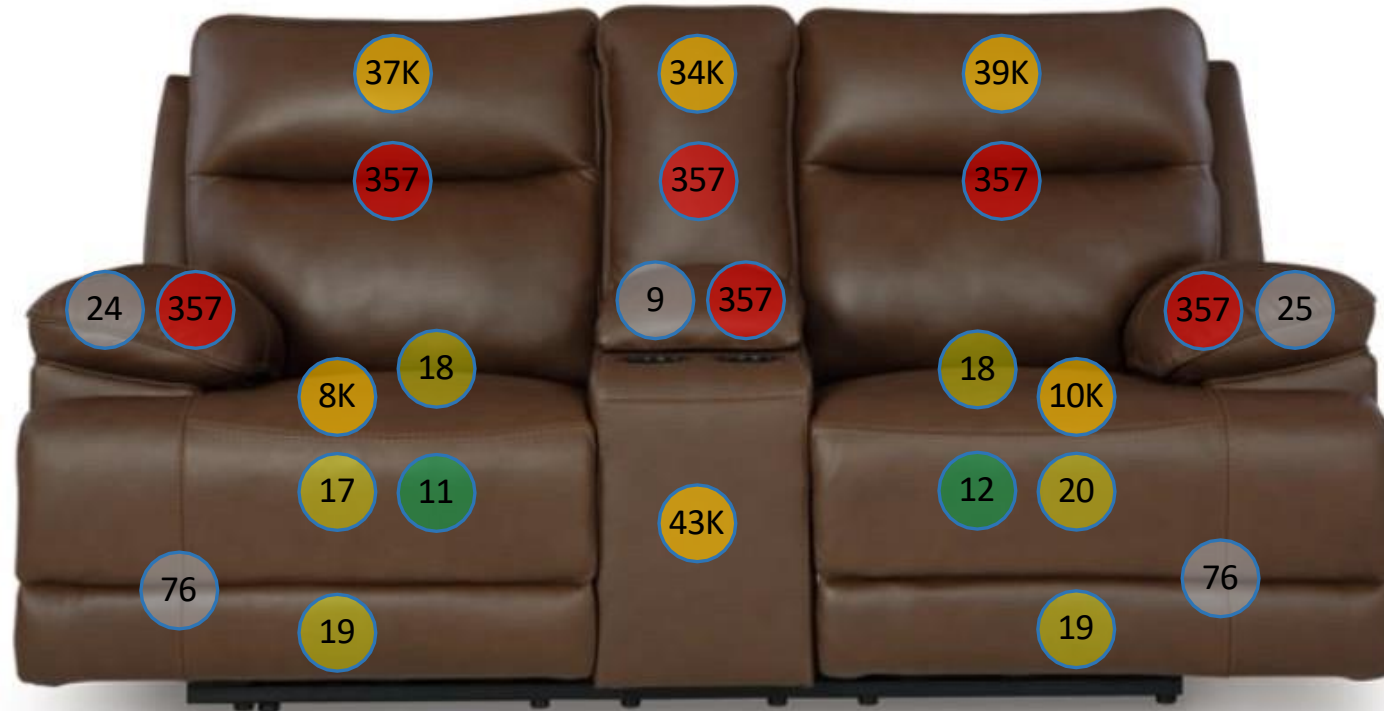

U104-00-30-31-32-33-34-35-18

Call out	Description
● (Red)	Blown Fiber
● (Yellow)	Cushion Chaise Pad – Top Pad
● (Green)	Cushion Foam
● (Orange)	KD Component
● (Light Blue)	Cover

For more RPs' information, please see the following page.

101

105

165

134

157

149

254

399