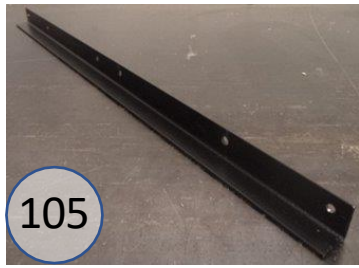

101

105

165

134

157

149

254

399

419

425

426

108

547

71

32319RP

479

72

442

233

109

216

217

WNK: Eff from 05/14/25
US: Eff from 05/10/25

31128RP

31129RP

479

478

176

30655RP1

138

US: Eff to 12/07/24
Wanek: Eff to 11/05/25

32047RP1

138

US: Eff from 12/07/24
Wanek: Eff from 11/05/25