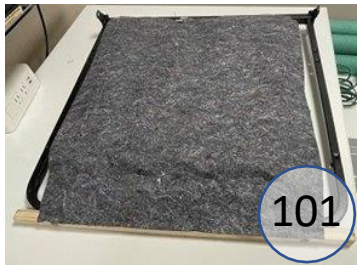

U104-00-30-31-32-33-34-35-18

Call out	Description
● (Red)	Blown Fiber
● (Yellow)	Cushion Chaise Pad – Top Pad
● (Green)	Cushion Foam
● (Orange)	KD Component
● (Light Blue)	Cover

For more RPs' information, please see the following page.