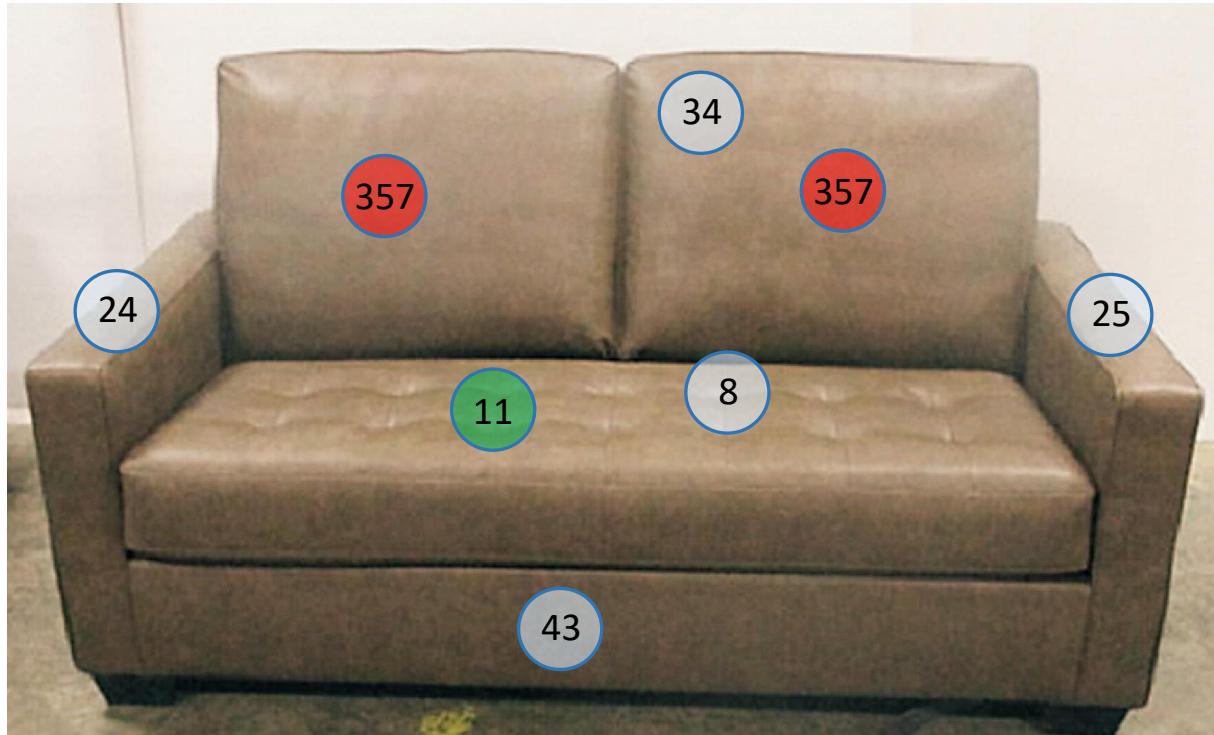

RV1050039

Call out	Description
	Blown Fiber
	Cushion Chaise Pad – Top Pad
	Cushion Foam
	KD Component
	Cover

For more RPs' information, please see the following page.