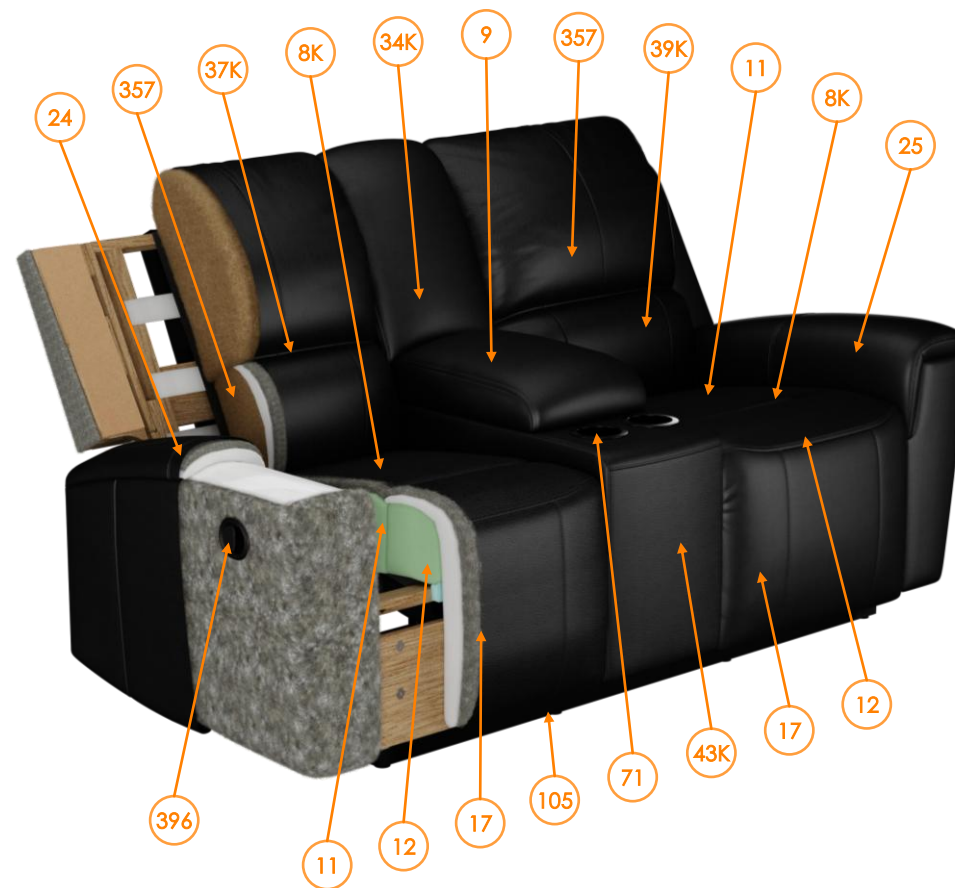

RPs' information U1170094

Call out	Part Number	Description	Qty	Material
9	U1170094090	CONSOLE ARMREST	1	Leather
11	421060RP	POLY C BACK CUSH	2	FOAM, LMF
12	421051RP	POLY C FRONT CUSH	2	FOAM, LMF
17	428022RP	POLY FRONT CHAISE	2	FOAM, LMF
24	U1170088181	LAF IN/OUT ARM	1	Leather
25	U1170088281	RAF IN/OUT ARM	1	Leather
71	30846RP	54MM TAPERED CUPHOLDER CHROME	2	Plastic
72	30094RP	TUB 3.5 INCH DEEP(SHALLOW TUB)	1	Plastic
101	SBKA-3LPRP	(-A) SB KIT 16MM LOW PRO SMALL PLATE	2	Metal
103	862MECHZLMKRP	86-2 ZWAL REC LOVE MECH LAF UNASSEMBLED	1	Metal
104	862MECHZRMKRP	86-2 ZWAL REC LOVE MECH RAF UNASSEMBLED	1	Metal
105	77753RP	RAIL 1467 LP LV	2	Metal
108	75078RP	CTR SECTION BRACKET (SELF TAP)	4	Metal
134	77903RP	FLOOR GLIDE	12	Plastic
149	76796RP	KD BRACKET AND CLIP ASSEMBLY	6	Metal
177	30031RP	1/4-20X50 UNC BLK FLHEAD BOLT	2	Metal
200	200818RP	KD BRACKET 120MM RABBET	2	Metal
216	30028RP	LEFT HAND FACING OFFSET KD BRACKET	1	Metal
217	30029RP	RIGHT HAND FACING OFFSET KD BRACKET	1	Metal
235	8056URP	8 X 3/4 PH P/S PBS ZNC	16	Metal

RPs' information U1170094

Call out	Part Number	Description	Qty	Material
357	30651RP	FIBER RECYCLED BROWN	5	Fiber
396	73986RP	CAR DOOR HANDLE	2	Plastic, Metal
419	74018RP	HDWE 1/4-20X.75 WSHRHD5/16	4	Metal
425	30030RP	1/4-20X30 UNC BLK FLTHEAD BOLT	12	Metal
426	77075RP	1-4-20X3/4 HX HD ZINC PRECT80	12	Metal
433	72272RP	HDWE 8 X 1 FH SQ PBS BLK	4	Metal
442	30432RP	SOFT CLOSE HINGE	2	Metal
34K	U1170094351KD	CONSOLE BACK KD	1	Leather
37K	U1170088148KD	LAF COMPLETE IN/OUT BACK-KD	1	Leather
39K	U1170088248KD	RAF COMPLETE IN/OUT BACK-KD	1	Leather
43K	U1170094021KD	CONSOLE ARM KD	1	Leather
8K	U1170088131KD	CHAISE PAD-KD	2	Leather