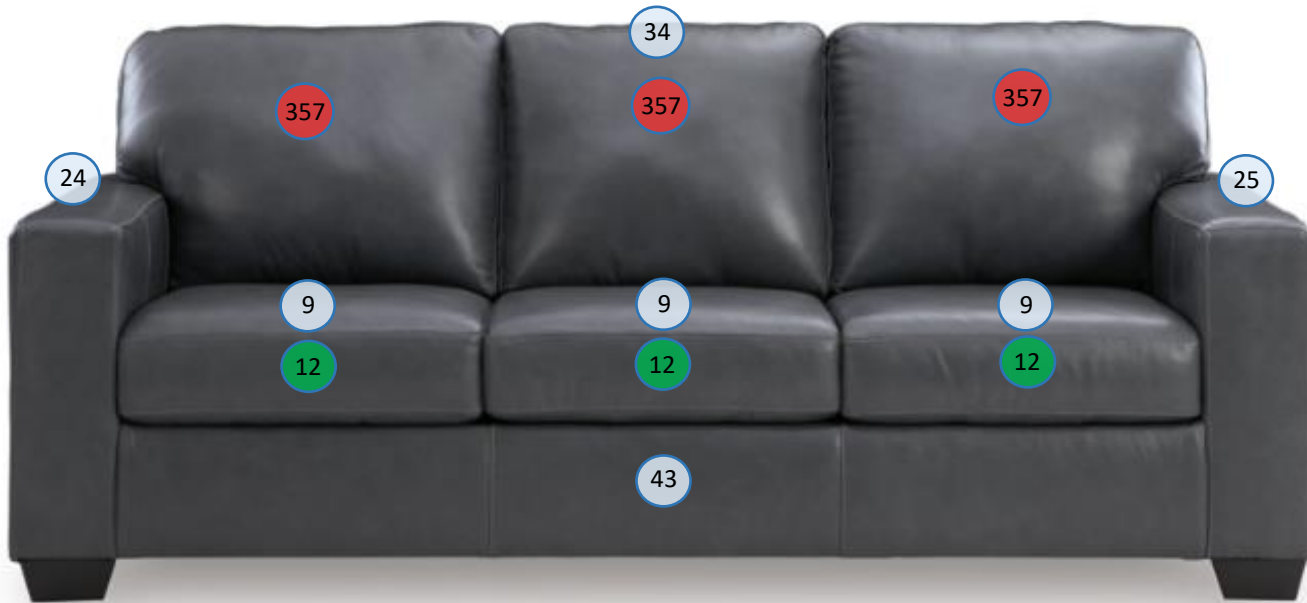

5560439

Call out	Description
● (Red)	Blown Fiber
● (Yellow)	Cushion Chaise Pad – Top Pad
● (Green)	Cushion Foam
● (Orange)	KD Component
● (Light Blue)	Cover

For more RPs' information, please see the following page.