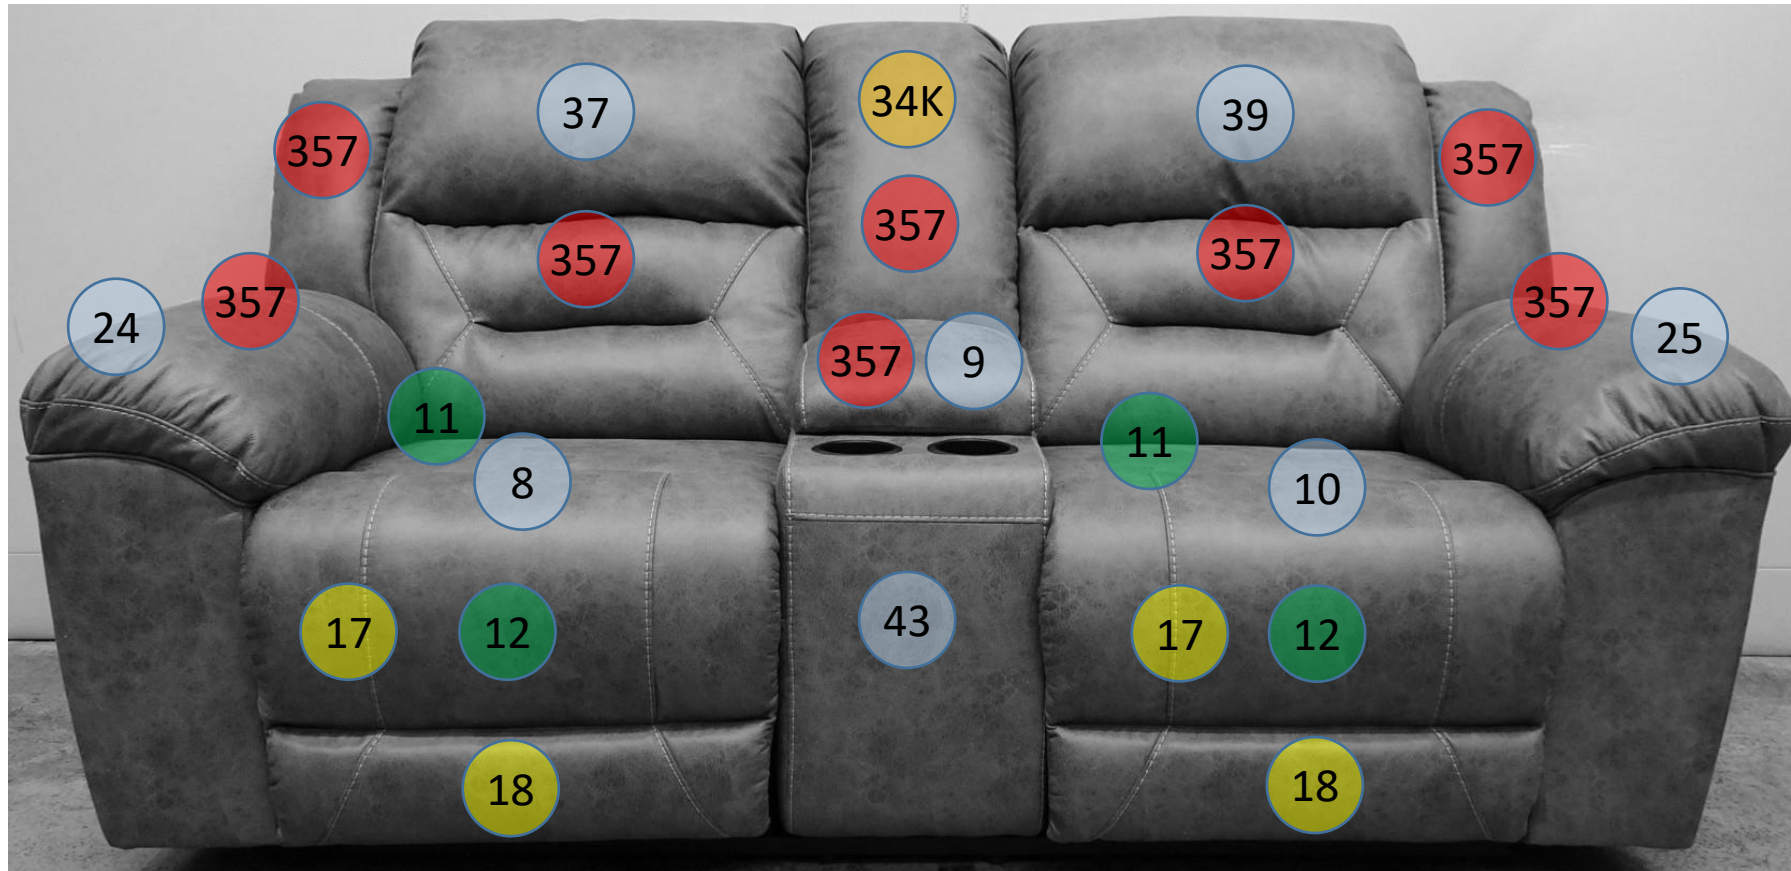

399-04-05-96

Call Out	Description
● (Red)	Blown Fiber
● (Yellow)	Cushion Chaise Pad - top Pad
● (Green)	Cushion Foam
● (Yellow)	KD Component
● (Blue)	Cover

For more RPs' information, please see the following page.