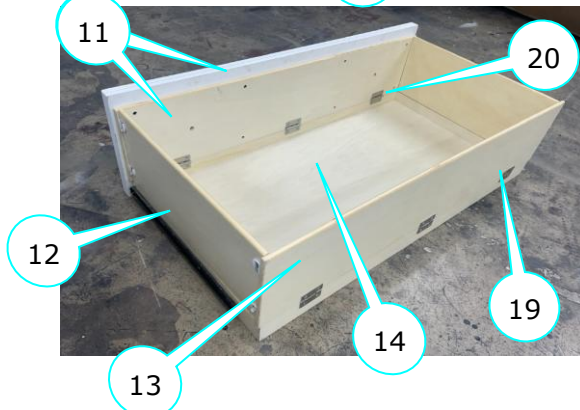

REPLACEMENT PART DESCRIPTION FORM

MODEL #: B680-84S/87/186