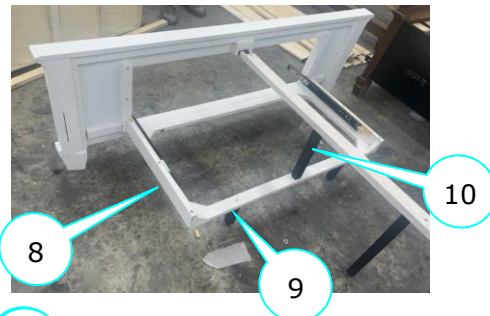

REPLACEMENT PART DESCRIPTION FORM

MODEL #: B680-84S/87/186