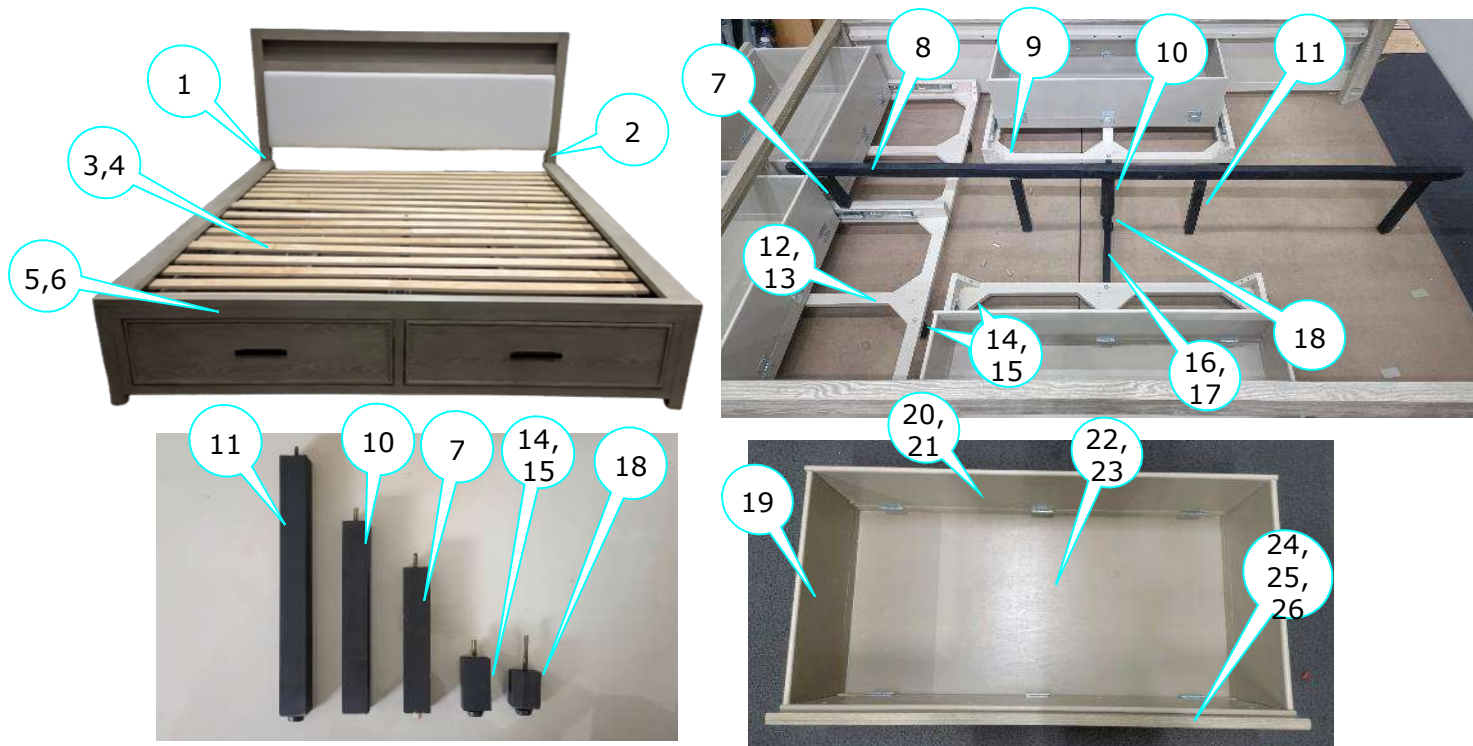

SIGNATURE DESIGN

BY **ASHLEY®**

REPLACEMENT PART DESCRIPTION FORM

MODEL #: B602-54S,56S,94S,97S,157,158

PART#	DESCRIPTION	USED ON:	MRP#	MATERIAL	QTY.	FACTORY USE ONLY!!	
						PACK	P/M
43	Insert (1/4in x 12mm)	B602-94S/97S	R40057	Metal	16	G	P
44	Insert (1/4in x 17mm)	B602-54S/56S	R17387	Metal	1	G	P
45	Insert (1/4in x 17mm)	B602-94S/97S	R17387	Metal	14	G	P
46	Insert (3/8in x 18mm)	B602-54S/56S	R68071	Metal	4	G	P
47	Insert (3/8in x 18mm)	B602-94S/97S	R68071	Metal	7	G	P
48	Adjustable Leveler (w/Insert)(1/4inx25mm)(D=21mm)	B602-54S/56S	R82950	Metal+Plastic	4	G	P
49	Adjustable Leveler (w/Insert)(1/4inx25mm)(D=21mm)	B602-94S/97S	R82950	Metal+Plastic	7	G	P
50	Hardware Pack	B602-54S/56S	R82912	1/4in x 1in Allen Bolt (11) 1/4in x 1/2in Allen Bolt (6) 1/4in x 2 1/4in Allen Bolt (4) 1/4in Lock Washer (21) 1/4in Flat Washer (21) 5/32in Allen Wrench (1)	1	G	P
51	Hardware Pack	B602-94S/97S	R82913	1/4in x 1/2in Allen Bolt (8) 1/4in x 2 1/4in Allen Bolt (8) 1/4in Lock Washer (16) 1/4in Flat Washer (16) 5/32in Allen Wrench (1)	1	G	P
52	Hardware Pack	B602-157/158	R82914	5/16in x 2in Allen Bolt (6) 5/16in Lock Washer (6) 5/16in Flat Washer (6) 5/32in Allen Wrench (1)	1	G	P

NOTE: Part #32 NEW effective starting serial#: 642450487164