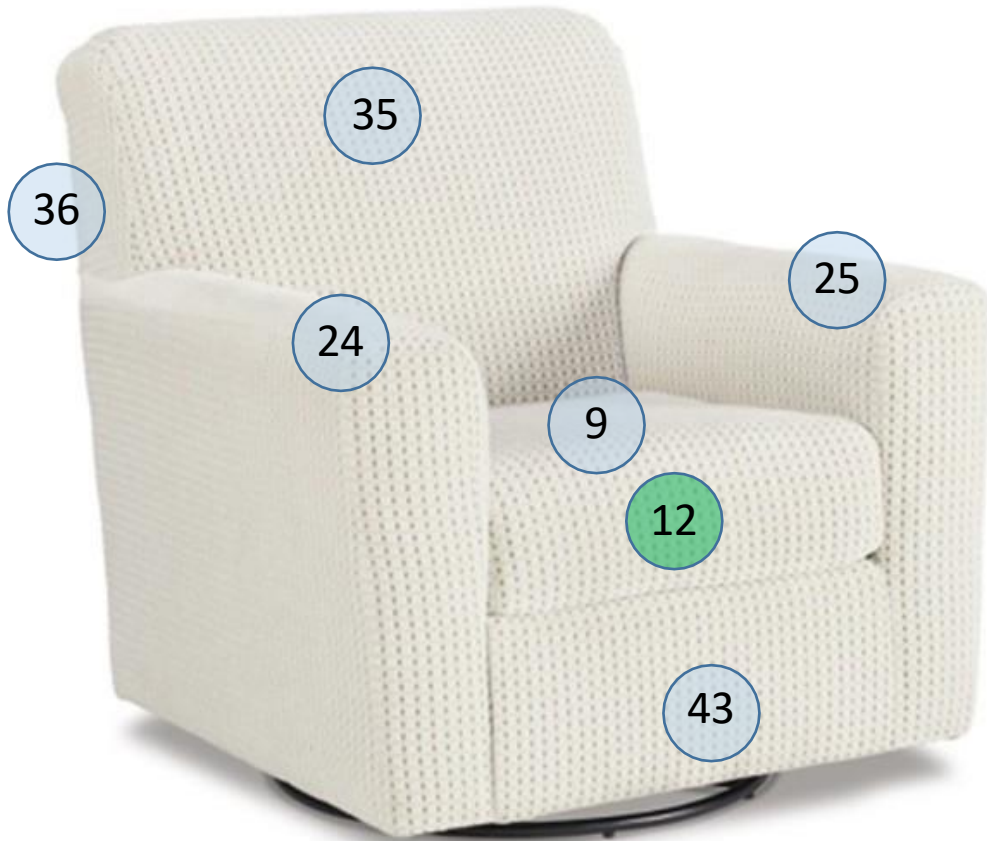

A3000365

Call Out	Description
●	Blown Fiber
●	Cushion Chaise Pad - top Pad
●	Cushion Foam
●	KD Component
●	Cover

Signature
DESIGN
BY **ASHLEY**®

Signature
DESIGN
BY **ASHLEY**®