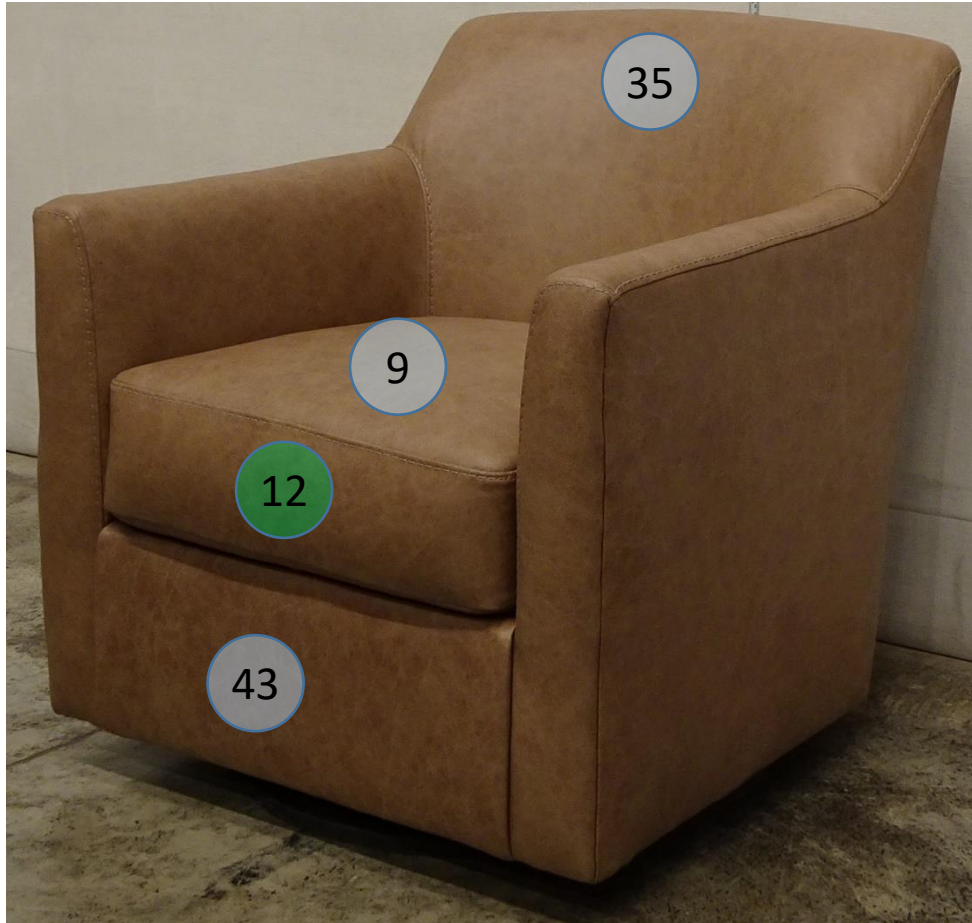

# A3000323

Call Out	Description
●	Blown Fiber
●	Cushion Chaise Pad - top Pad
●	Cushion Foam
●	KD Component
●	Cover

*Signature*  
DESIGN  
BY **ASHLEY**®

*Signature*  
DESIGN  
BY **ASHLEY**®