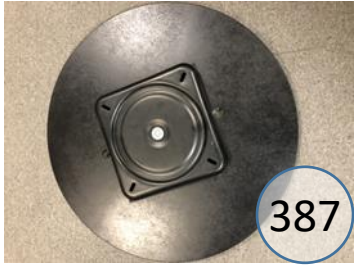

# A3000323

Call Out	Description
●	Blown Fiber
●	Cushion Chaise Pad - top Pad
●	Cushion Foam
●	KD Component
●	Cover

*Signature*  
DESIGN  
BY **ASHLEY**®

*Signature*  
DESIGN  
BY **ASHLEY**®