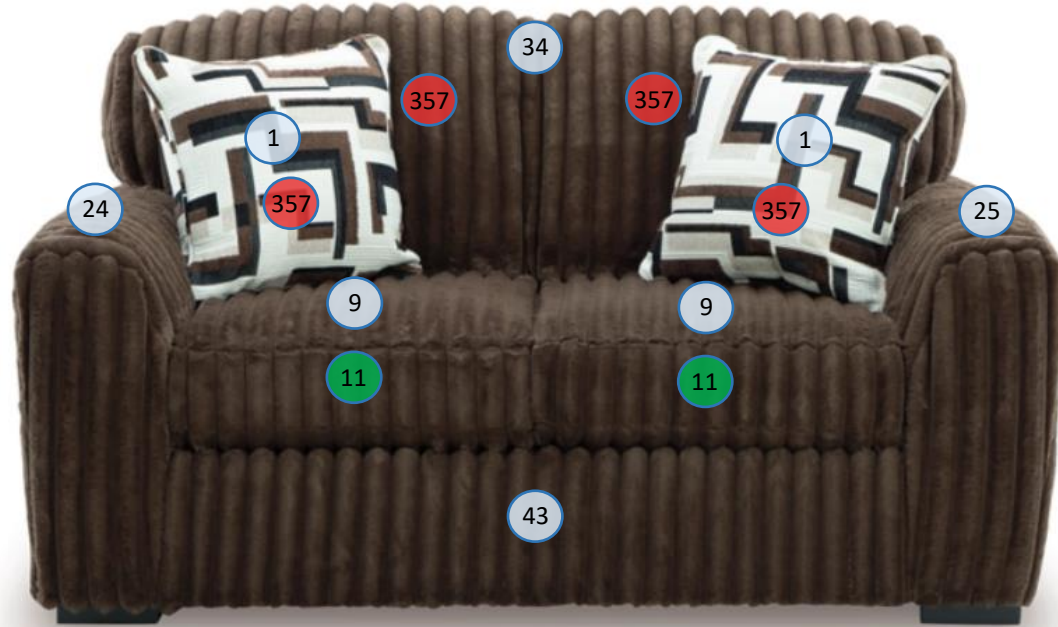

9810435

Call out	Description
● (Red)	Blown Fiber
● (Yellow)	Cushion Chaise Pad – Top Pad
● (Green)	Cushion Foam
● (Orange)	KD Component
● (Blue)	Cover

For more RPs' information, please see the following page.