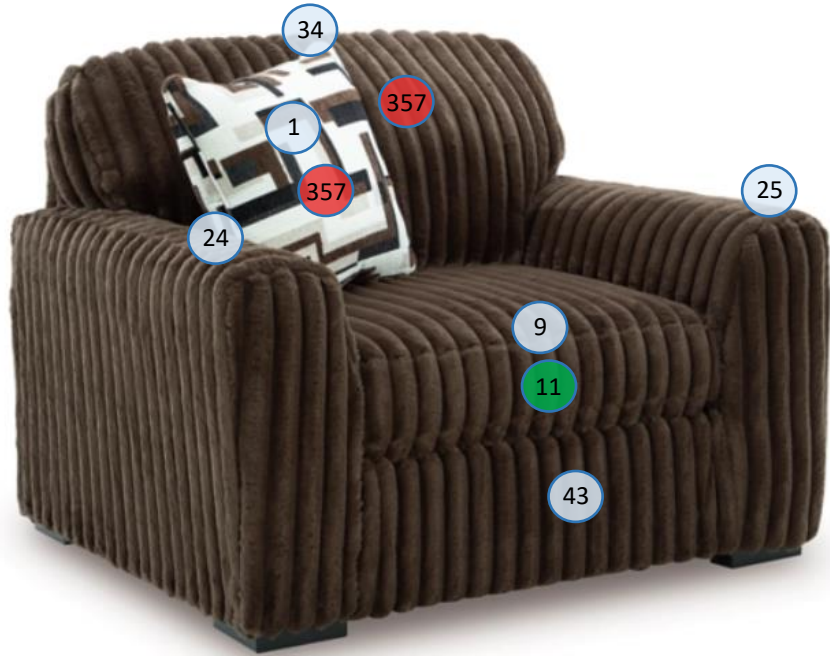

9810423

Call out	Description
	Blown Fiber
	Cushion Chaise Pad – Top Pad
	Cushion Foam
	KD Component
	Cover

For more RPs' information, please see the following page.