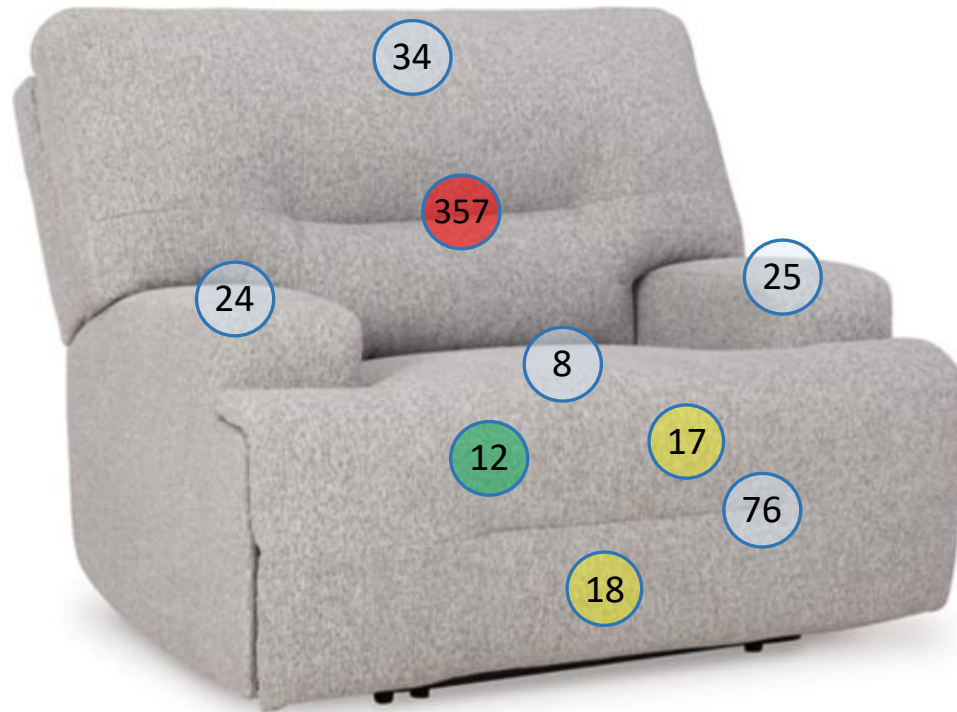

# 9360582

Call out	Description
	Blown Fiber
	Cushion Chaise Pad – Top Pad
	Cushion Foam
	KD Component
	Cover

For more RPs' information, please see the following page.

Effective to 05/14/25 – WK only

Effective from 05/14/25 – WK only

Effective to 02/19/25 – WK only

Effective from 02/19/25 – WK only

Wanek only: 30658RP1 → 32053RP1 (Eff. date 12/Nov/25)