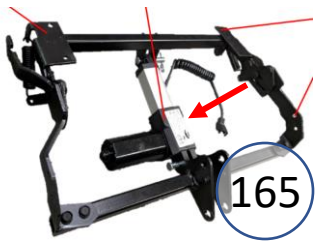

Wanek only: 30658RP1 → 32053RP1 (Eff. date 12/Nov/25)