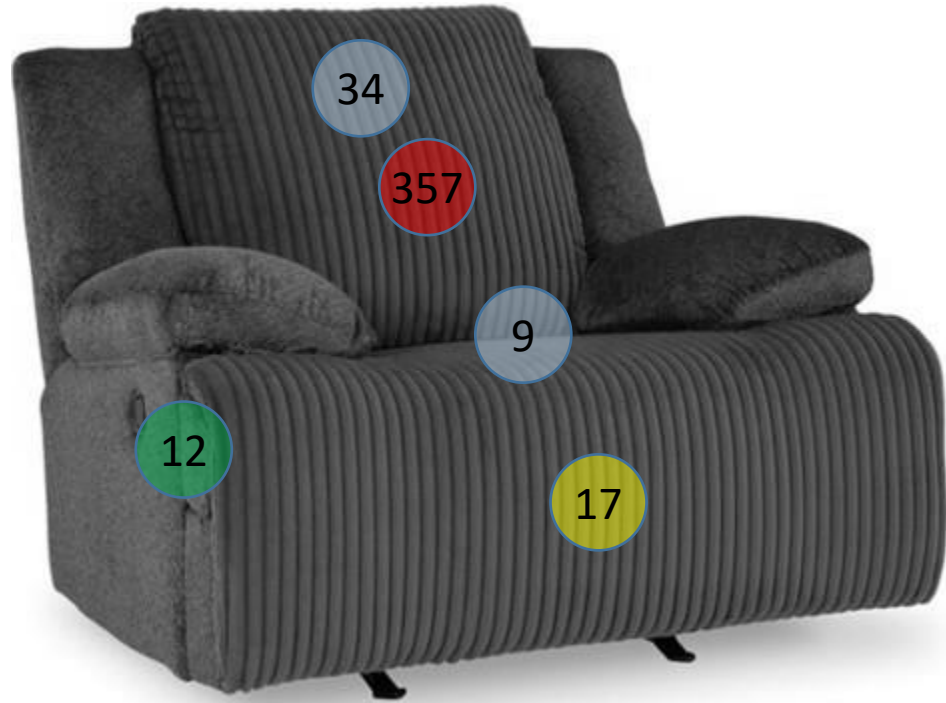

9270625

Call Out	Description
●	Blown Fiber
●	Cushion Chaise Pad - top Pad
●	Cushion Foam
●	KD Component
●	Cover

Signature
DESIGN
BY **ASHLEY**®