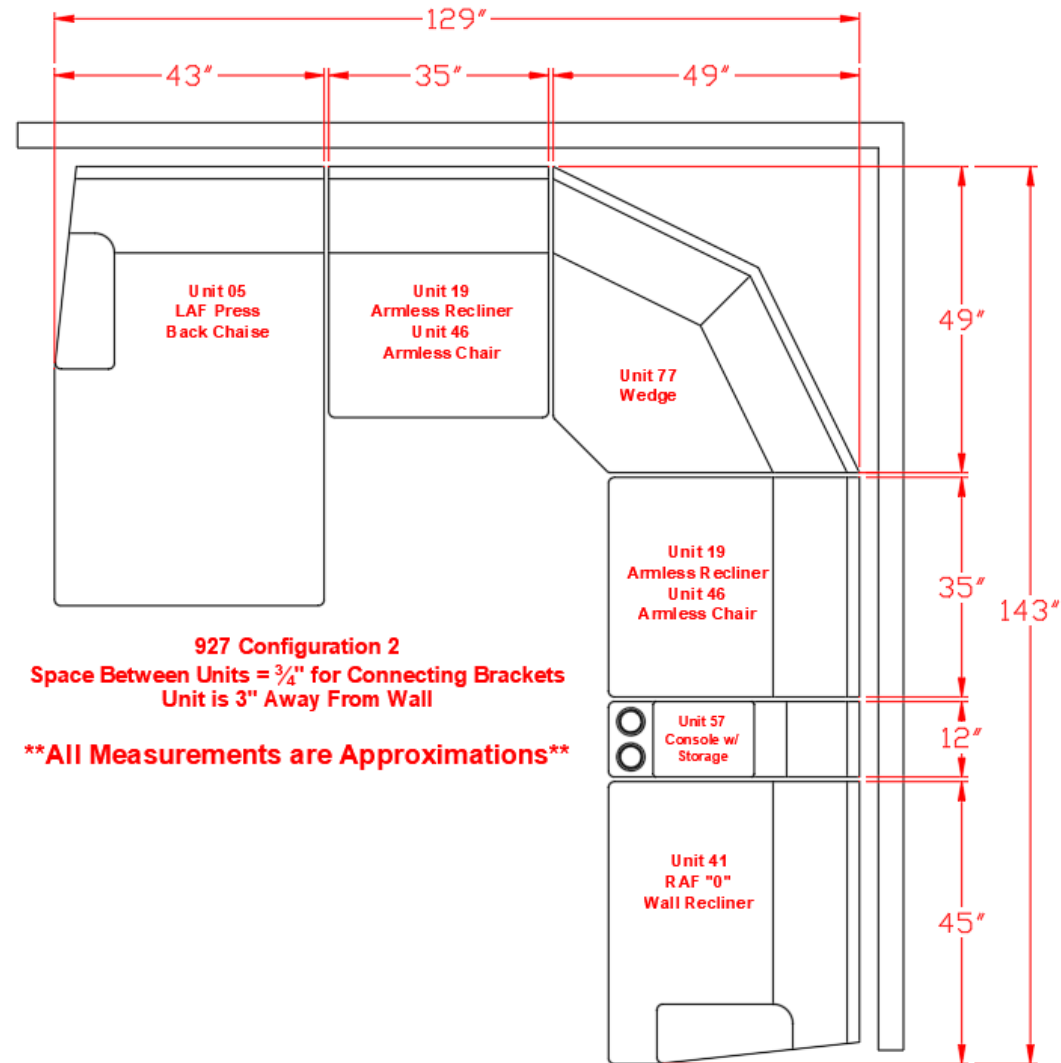

Signature
DESIGN
BY ASHLEY®

927 SECTIONAL DIMENSIONS 6 PIECE CONFIGURATION

927 Configuration 1
Space Between Units = $\frac{3}{4}$ " for Connecting Brackets
Unit is 3" Away From Wall

****All Measurements are Approximations****

927 SECTIONAL DIMENSIONS 6 PIECE CONFIGURATION

927 Configuration 2
Space Between Units = $\frac{3}{4}$ " for Connecting Brackets
Unit is 3" Away From Wall

****All Measurements are Approximations****

Signature
DESIGN
BY **ASHLEY**®