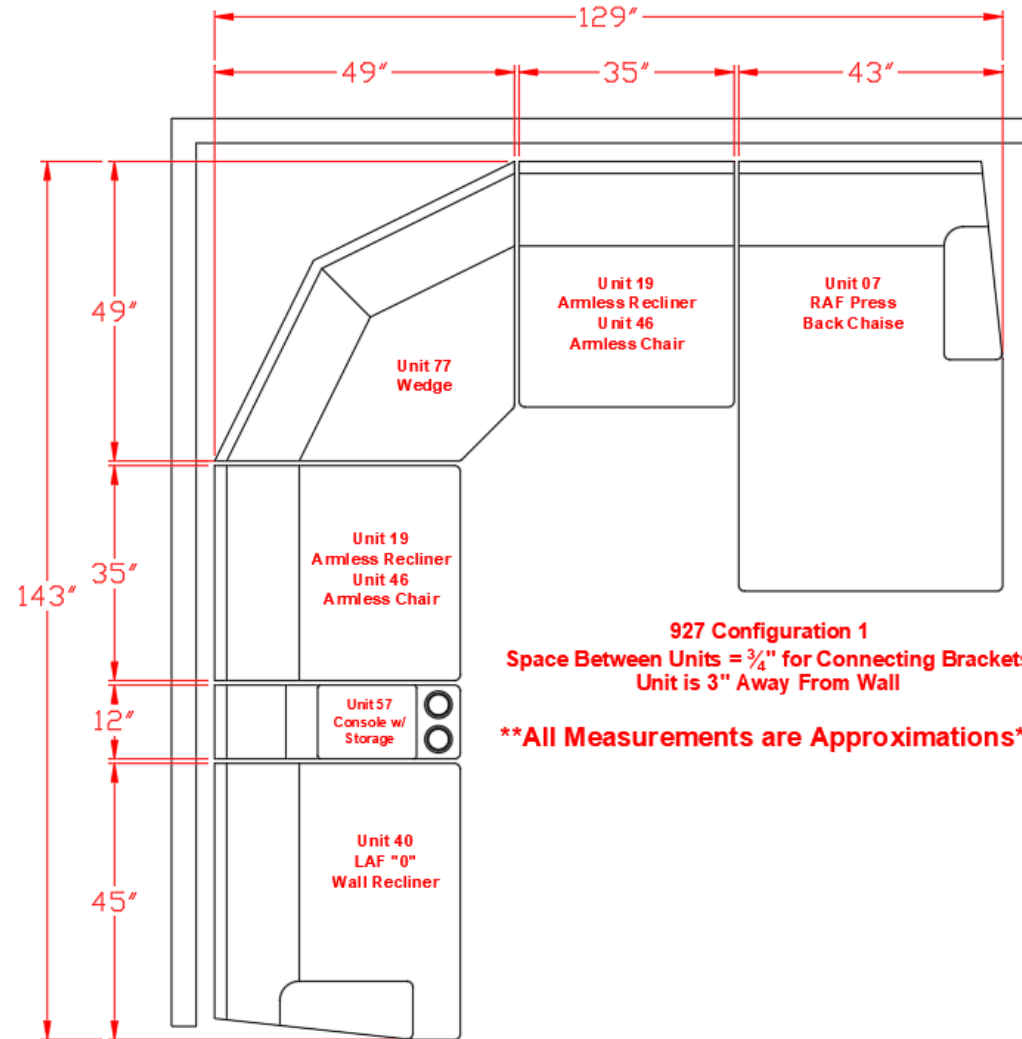

9270607

Call Out	Description
● (Red)	Blown Fiber
● (Yellow)	Cushion Chaise Pad - top Pad
● (Green)	Cushion Foam
● (Yellow)	KD Component
● (Blue)	Cover

Signature
DESIGN
BY **ASHLEY**®

57

52

40

204

46

Signature
DESIGN
BY ASHLEY®

927 SECTIONAL DIMENSIONS 6 PIECE CONFIGURATION

927 Configuration 1
Space Between Units = $\frac{3}{4}$ " for Connecting Brackets
Unit is 3" Away From Wall

****All Measurements are Approximations****

927 SECTIONAL DIMENSIONS 6 PIECE CONFIGURATION

927 Configuration 2
Space Between Units = $\frac{3}{4}$ " for Connecting Brackets
Unit is 3" Away From Wall

****All Measurements are Approximations****

Signature
DESIGN
BY **ASHLEY**®