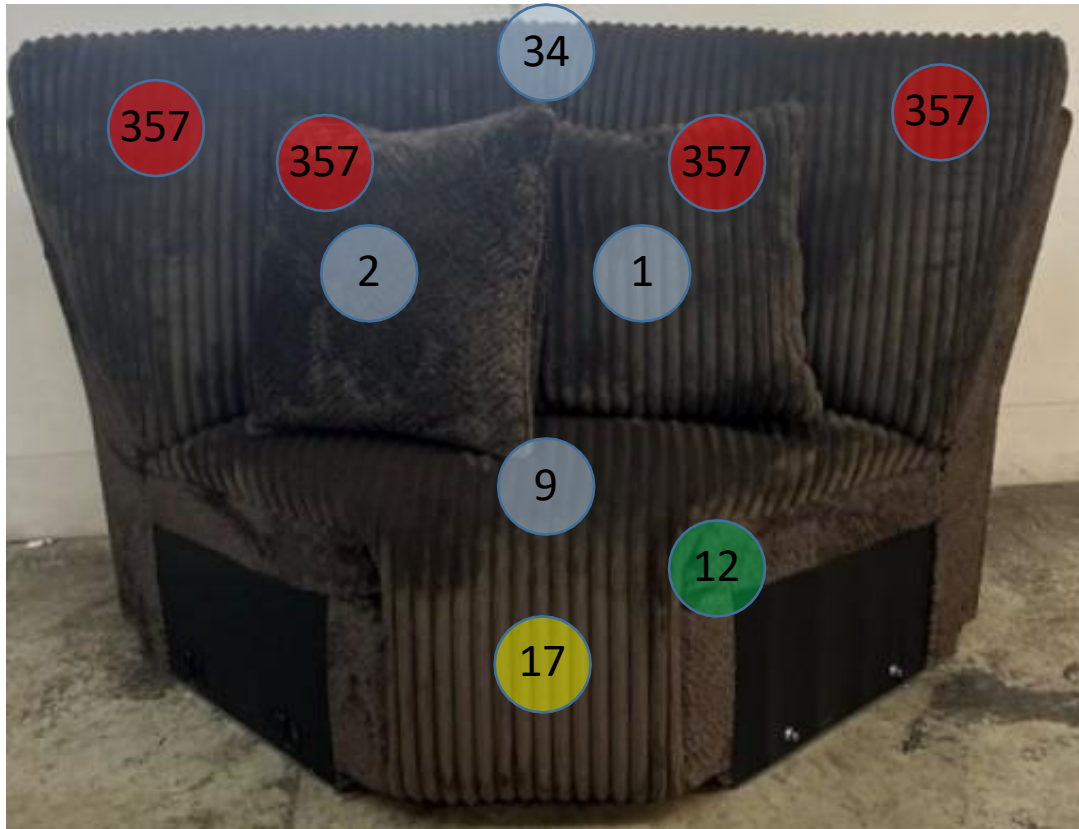

9270577

Call Out	Description
● (Red)	Blown Fiber
● (Yellow)	Cushion Chaise Pad - top Pad
● (Green)	Cushion Foam
● (Yellow)	KD Component
● (Light Blue)	Cover

Signature
DESIGN
BY **ASHLEY**®

365

434

227

113

419

204

393

46

40

Signature
DESIGN
BY **ASHLEY**®

927 SECTIONAL DIMENSIONS 6 PIECE CONFIGURATION

927 Configuration 1
Space Between Units = $\frac{3}{4}$ " for Connecting Brackets
Unit is 3" Away From Wall

****All Measurements are Approximations****

Signature
DESIGN
BY **ASHLEY**®

927 SECTIONAL DIMENSIONS 6 PIECE CONFIGURATION

927 Configuration 2
Space Between Units = $\frac{3}{4}$ " for Connecting Brackets
Unit is 3" Away From Wall

****All Measurements are Approximations****