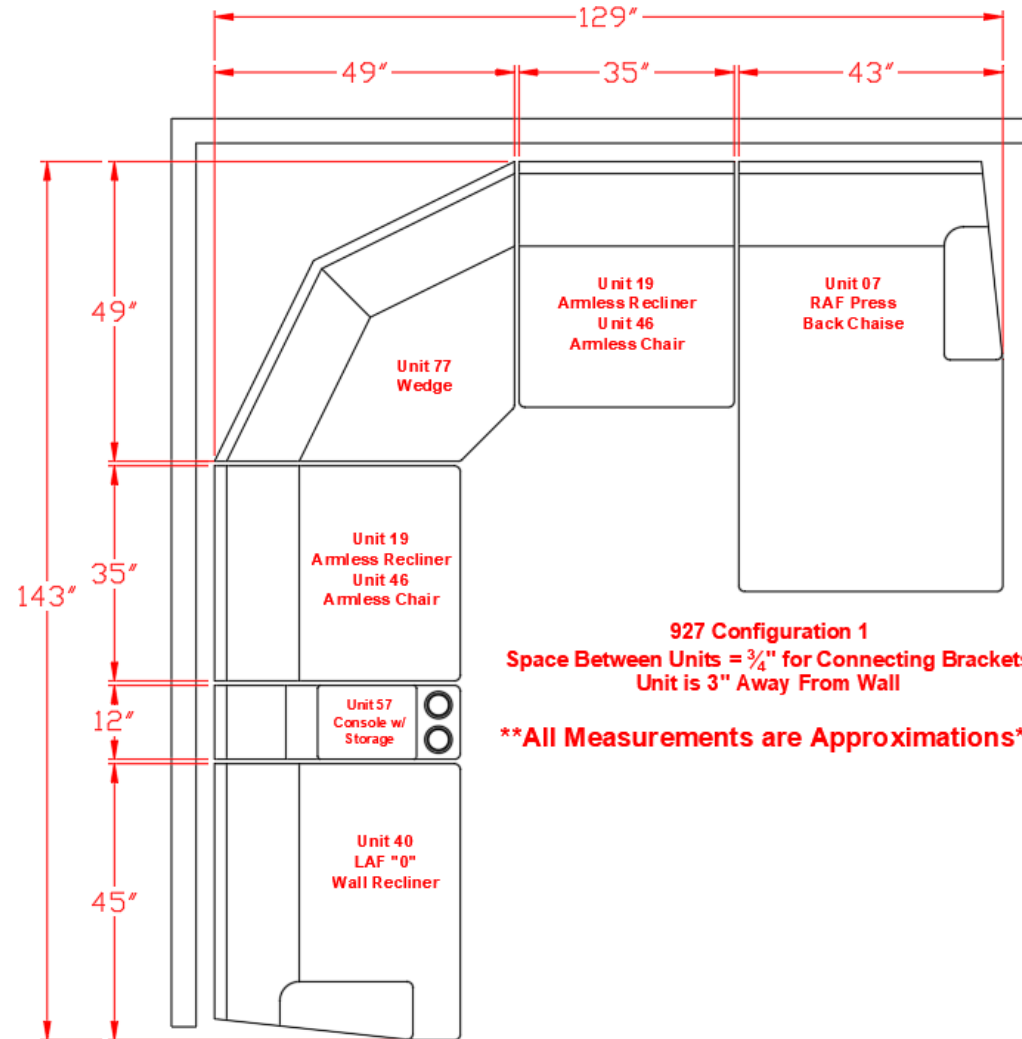

9270577

Call Out	Description
● (Red)	Blown Fiber
● (Yellow)	Cushion Chaise Pad - top Pad
● (Green)	Cushion Foam
● (Yellow)	KD Component
● (Light Blue)	Cover

Signature
DESIGN
BY **ASHLEY**®

365

434

227

113

419

204

393

46

40

Signature
DESIGN
BY **ASHLEY**®

927 SECTIONAL DIMENSIONS 6 PIECE CONFIGURATION

927 Configuration 1
Space Between Units = $\frac{3}{4}$ " for Connecting Brackets
Unit is 3" Away From Wall

****All Measurements are Approximations****

Signature
DESIGN
BY **ASHLEY**®

927 SECTIONAL DIMENSIONS 6 PIECE CONFIGURATION

927 Configuration 2
Space Between Units = $\frac{3}{4}$ " for Connecting Brackets
Unit is 3" Away From Wall

****All Measurements are Approximations****