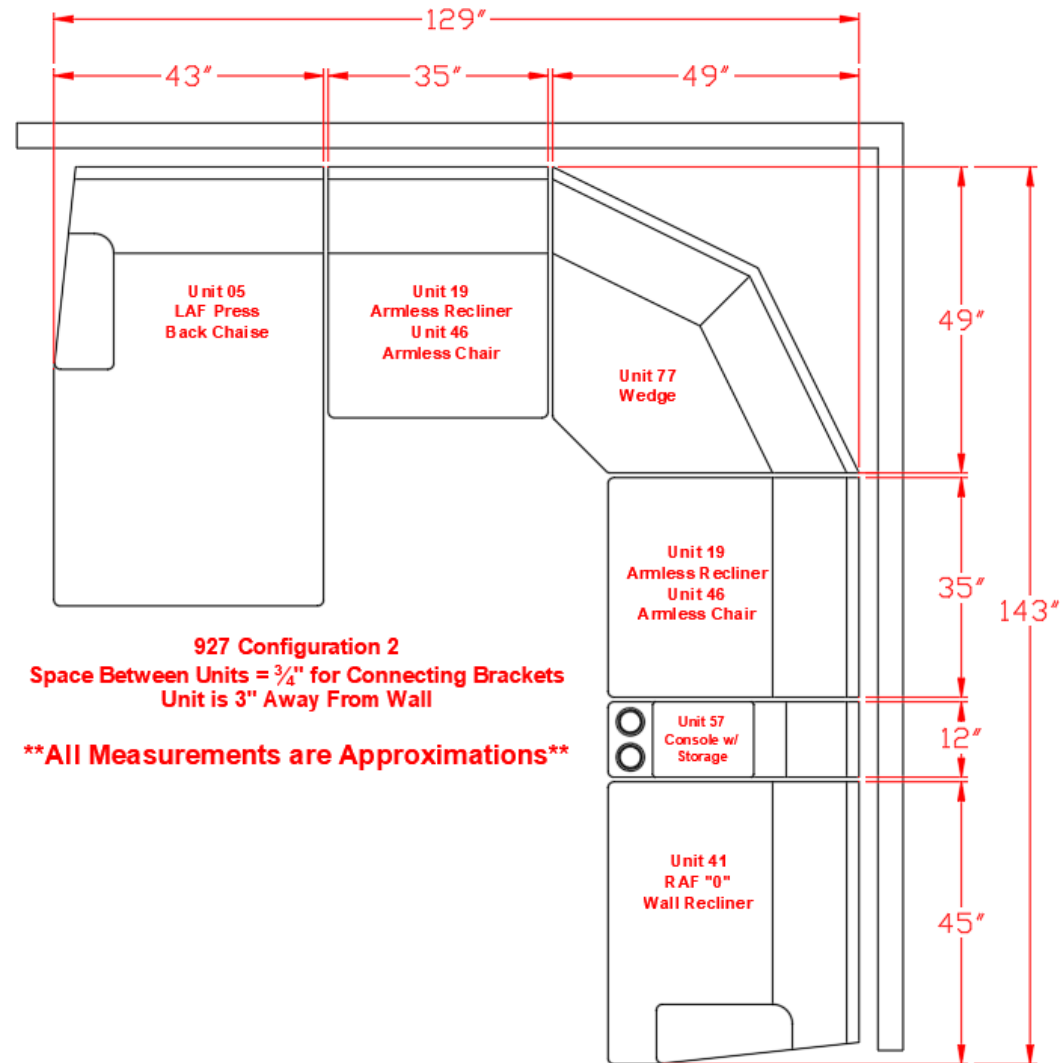

9270577

Call Out	Description
● (Red)	Blown Fiber
● (Yellow)	Cushion Chaise Pad - top Pad
● (Green)	Cushion Foam
● (Yellow)	KD Component
● (Light Blue)	Cover

Signature
DESIGN
BY **ASHLEY**®

365

434

227

113

419

204

393

46

40

Signature
DESIGN
BY **ASHLEY**®

927 SECTIONAL DIMENSIONS 6 PIECE CONFIGURATION

927 Configuration 1
Space Between Units = $\frac{3}{4}$ " for Connecting Brackets
Unit is 3" Away From Wall

****All Measurements are Approximations****

Signature
DESIGN
BY **ASHLEY**®

927 SECTIONAL DIMENSIONS 6 PIECE CONFIGURATION

927 Configuration 2
Space Between Units = $\frac{3}{4}$ " for Connecting Brackets
Unit is 3" Away From Wall

****All Measurements are Approximations****