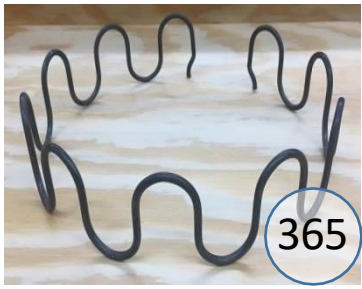

9270577

Call Out	Description
● (Red)	Blown Fiber
● (Yellow)	Cushion Chaise Pad - top Pad
● (Green)	Cushion Foam
● (Yellow)	KD Component
● (Light Blue)	Cover

Signature
DESIGN
BY **ASHLEY**®

365

434

227

113

419

204

393

46

40

Signature
DESIGN
BY **ASHLEY**®

927 SECTIONAL DIMENSIONS 6 PIECE CONFIGURATION

927 Configuration 1
Space Between Units = $\frac{3}{4}$ " for Connecting Brackets
Unit is 3" Away From Wall

****All Measurements are Approximations****

Signature
DESIGN
BY **ASHLEY**®

927 SECTIONAL DIMENSIONS 6 PIECE CONFIGURATION

927 Configuration 2
Space Between Units = $\frac{3}{4}$ " for Connecting Brackets
Unit is 3" Away From Wall

****All Measurements are Approximations****