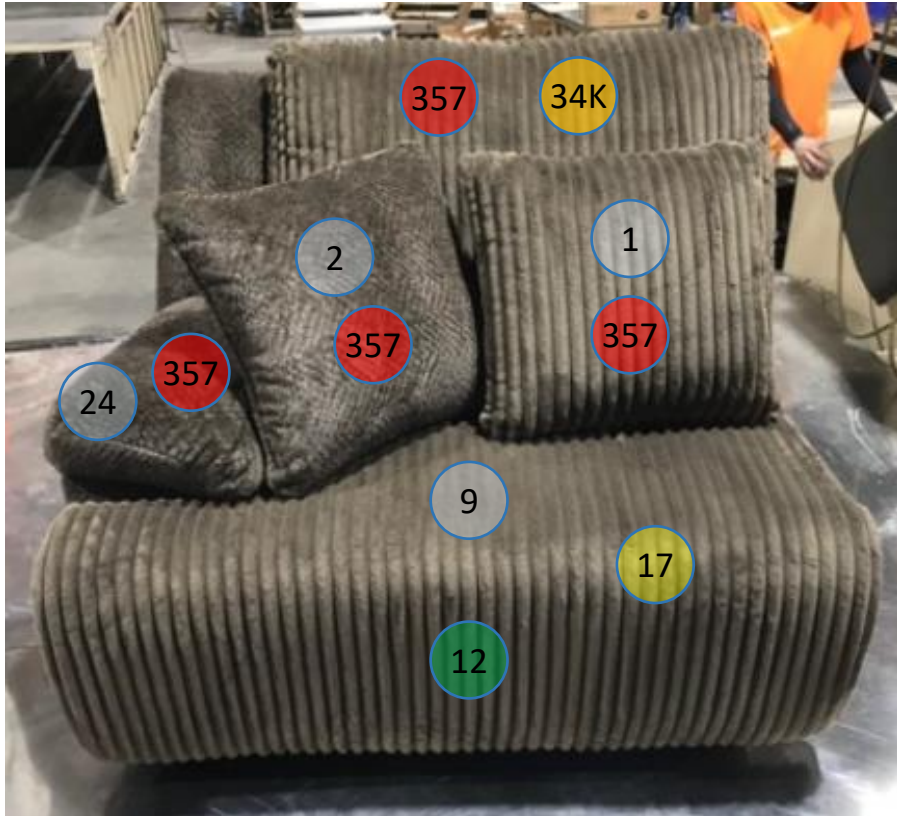

9270558

Call out	Description
● (Red)	Blown Fiber
● (Yellow)	Cushion Chaise Pad – Top Pad
● (Green)	Cushion Foam
● (Yellow)	KD Component
● (Blue)	Cover

For more RPs' information, please see the following page.

101

40

105

108

134

145

148

149