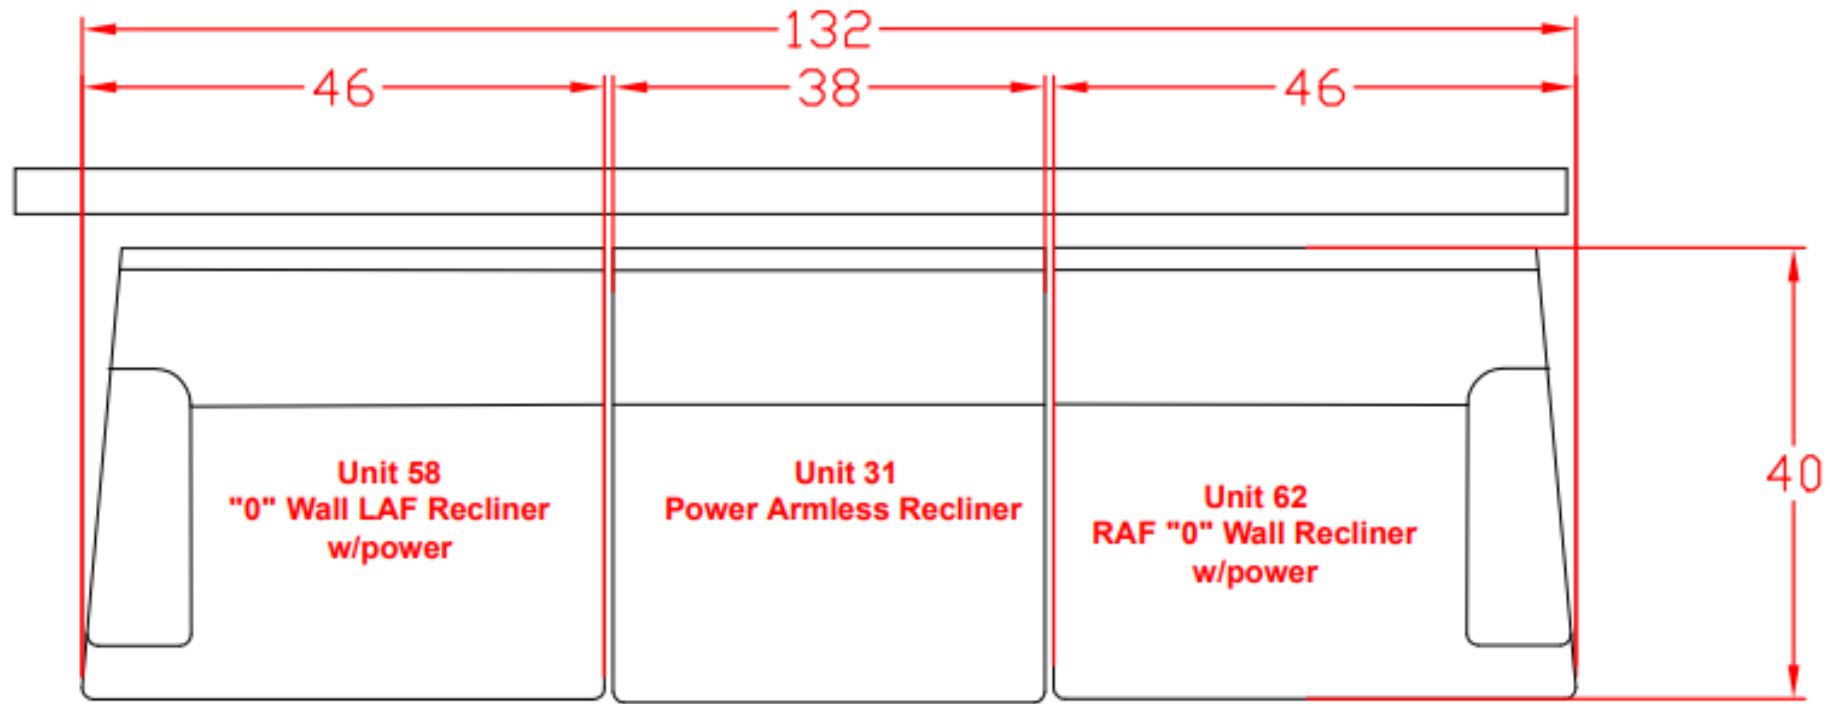

547

927 Configuration 1
Space Between Units = $\frac{3}{4}$ " for Connecting Brackets
Unit is 3" Away From Wall

****All Measurements are Approximations****

927 Configuration 2
 Space Between Units = $\frac{3}{4}$ " for Connecting Brackets
 Unit is 3" Away From Wall

****All Measurements are Approximations****

927 Configuration 3

Space Between Units = $\frac{3}{4}$ " for Connecting Brackets
Unit is 3" Away From Wall

****All Measurements are Approximations****

927 Configuration 4

Space Between Units = $\frac{3}{4}$ " for Connecting Brackets
Unit is 3" Away From Wall

****All Measurements are Approximations****

927 Configuration 5

Space Between Units = $\frac{3}{4}$ " for Connecting Brackets
Unit is 3" Away From Wall