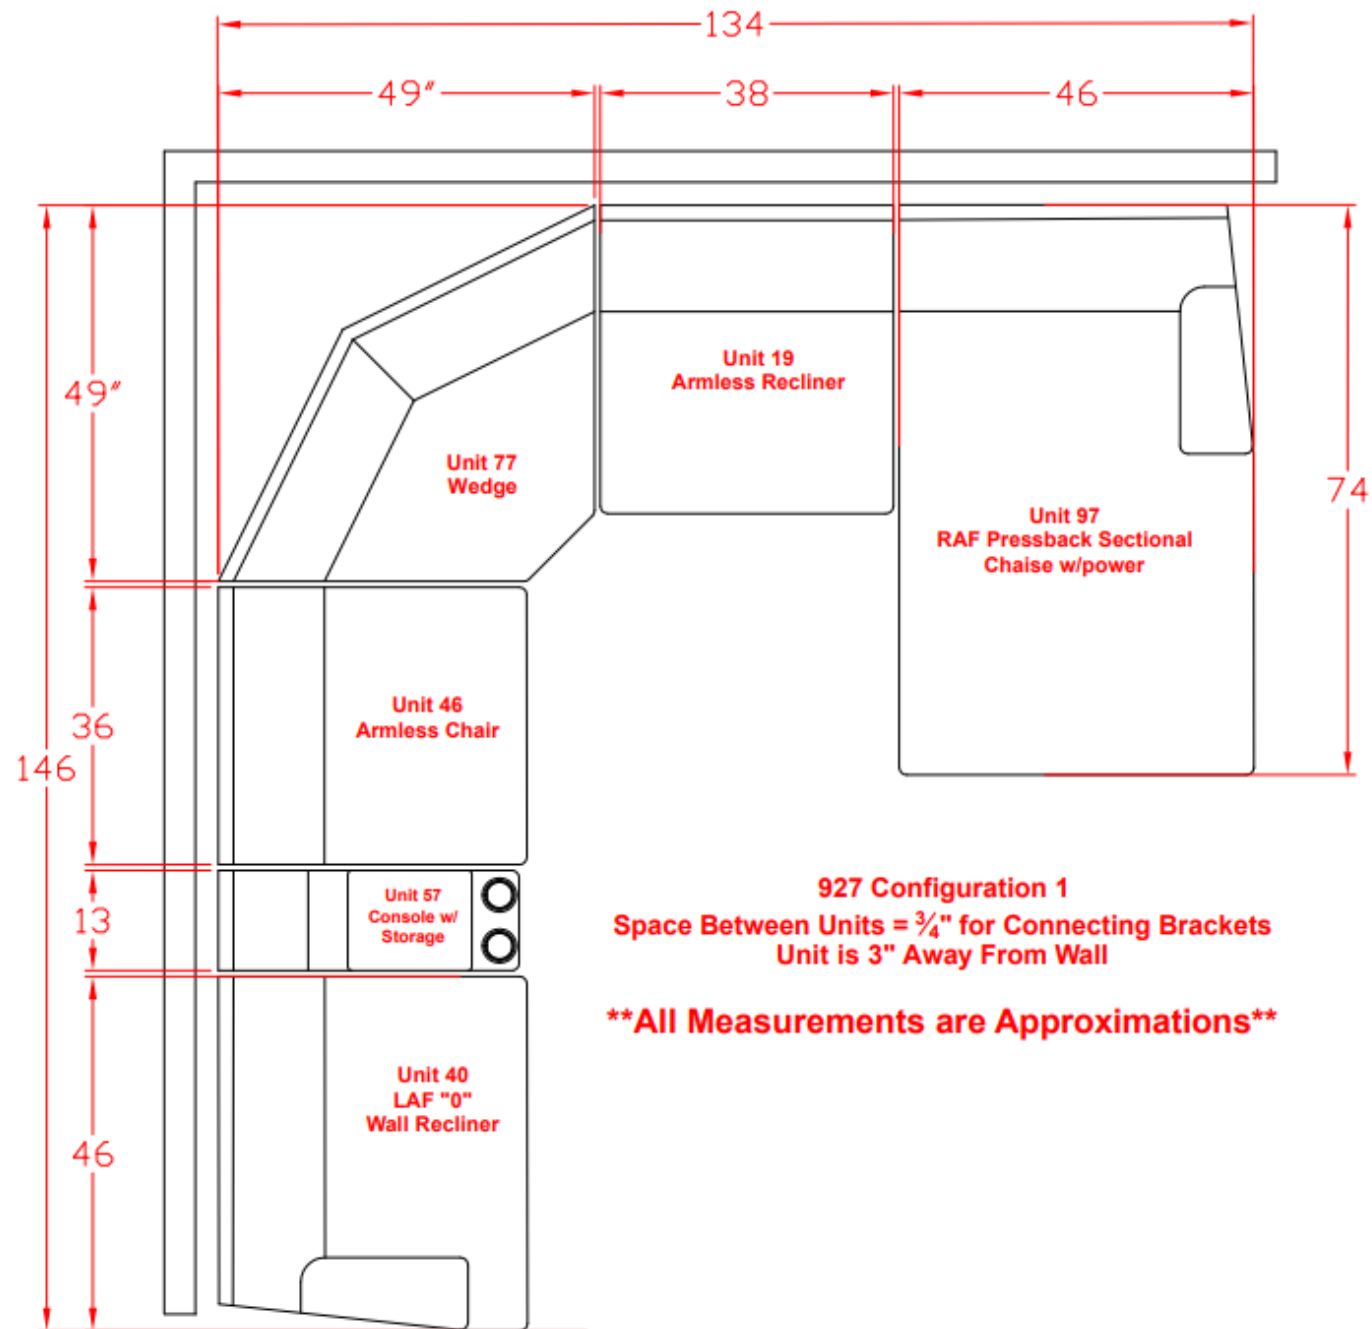

547

927 Configuration 1
Space Between Units = $\frac{3}{4}$ " for Connecting Brackets
Unit is 3" Away From Wall

****All Measurements are Approximations****

927 Configuration 2
 Space Between Units = $\frac{3}{4}$ " for Connecting Brackets
 Unit is 3" Away From Wall

****All Measurements are Approximations****

927 Configuration 3

Space Between Units = $\frac{3}{4}$ " for Connecting Brackets
Unit is 3" Away From Wall

****All Measurements are Approximations****

927 Configuration 4

Space Between Units = $\frac{3}{4}$ " for Connecting Brackets
Unit is 3" Away From Wall

****All Measurements are Approximations****

927 Configuration 5

Space Between Units = $\frac{3}{4}$ " for Connecting Brackets
Unit is 3" Away From Wall