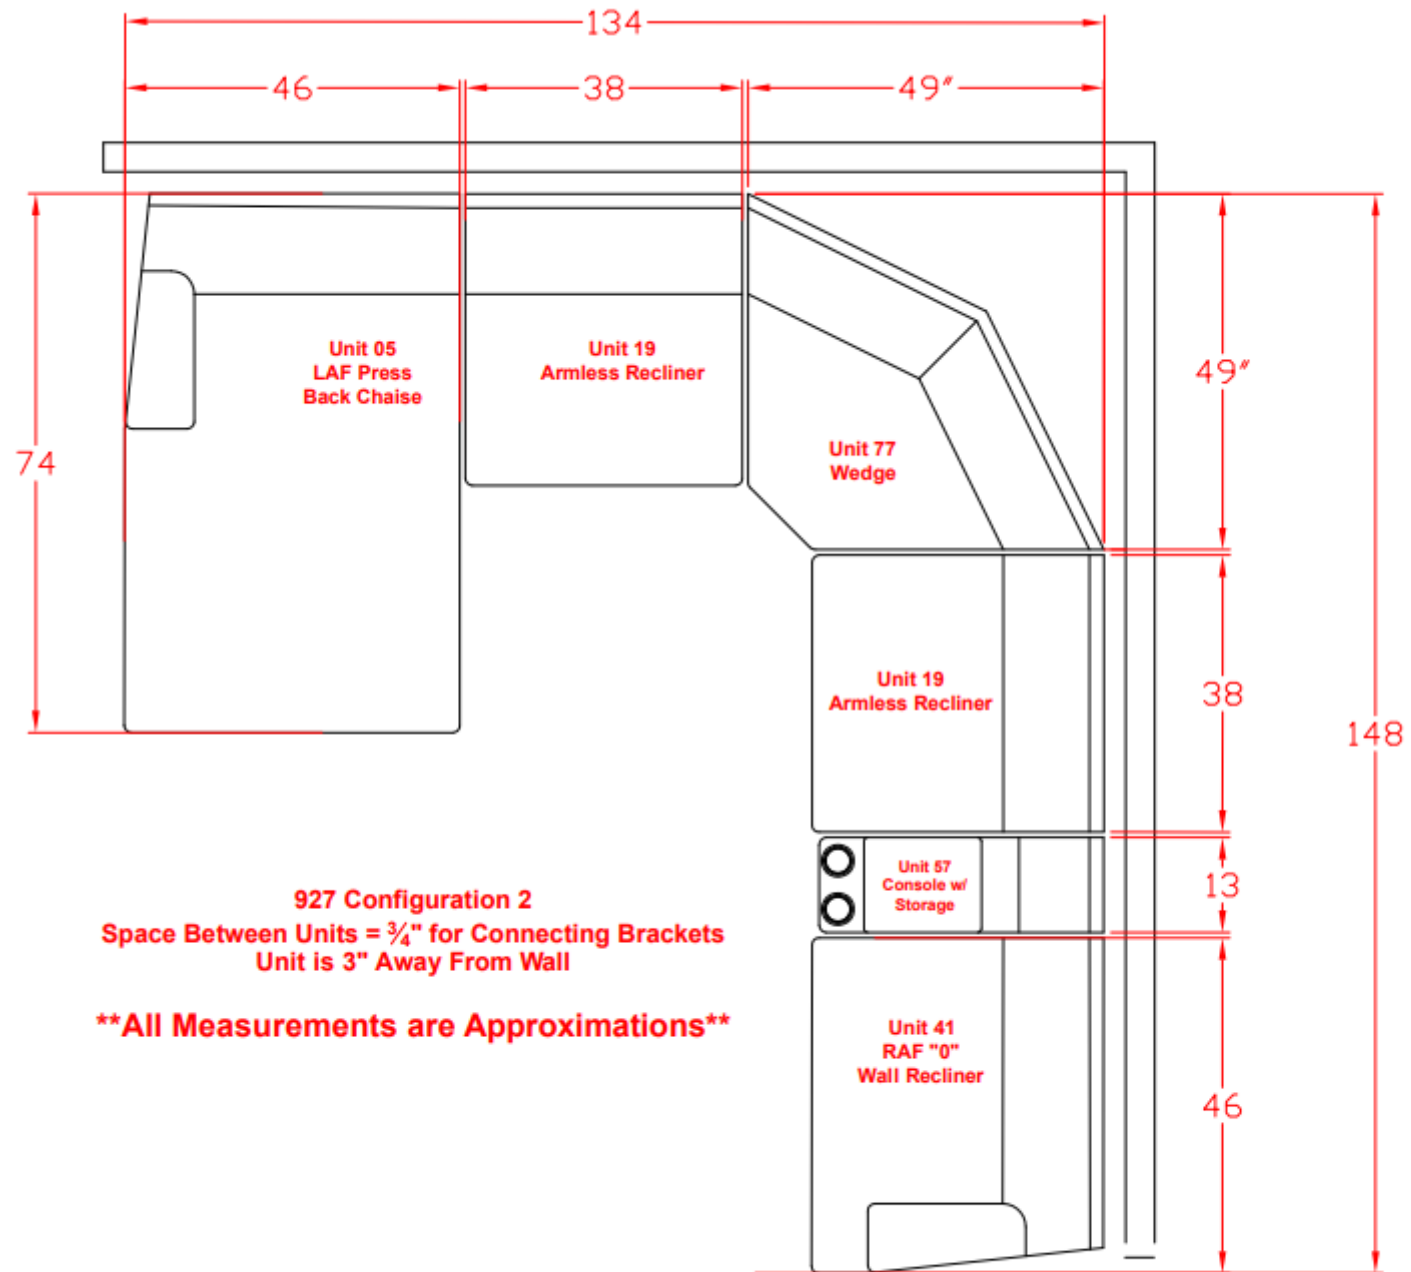

547

927 Configuration 1
Space Between Units = $\frac{3}{4}$ " for Connecting Brackets
Unit is 3" Away From Wall

****All Measurements are Approximations****

927 Configuration 2
 Space Between Units = $\frac{3}{4}$ " for Connecting Brackets
 Unit is 3" Away From Wall

****All Measurements are Approximations****

927 Configuration 3

Space Between Units = $\frac{3}{4}$ " for Connecting Brackets
Unit is 3" Away From Wall

****All Measurements are Approximations****

927 Configuration 4

Space Between Units = $\frac{3}{4}$ " for Connecting Brackets
Unit is 3" Away From Wall

****All Measurements are Approximations****

927 Configuration 5

Space Between Units = $\frac{3}{4}$ " for Connecting Brackets
Unit is 3" Away From Wall