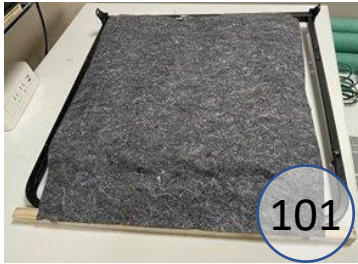

9270558

Call out	Description
● (Red)	Blown Fiber
● (Yellow)	Cushion Chaise Pad – Top Pad
● (Green)	Cushion Foam
● (Yellow)	KD Component
● (Blue)	Cover

For more RPs' information, please see the following page.

101

40

105

108

134

145

148

149