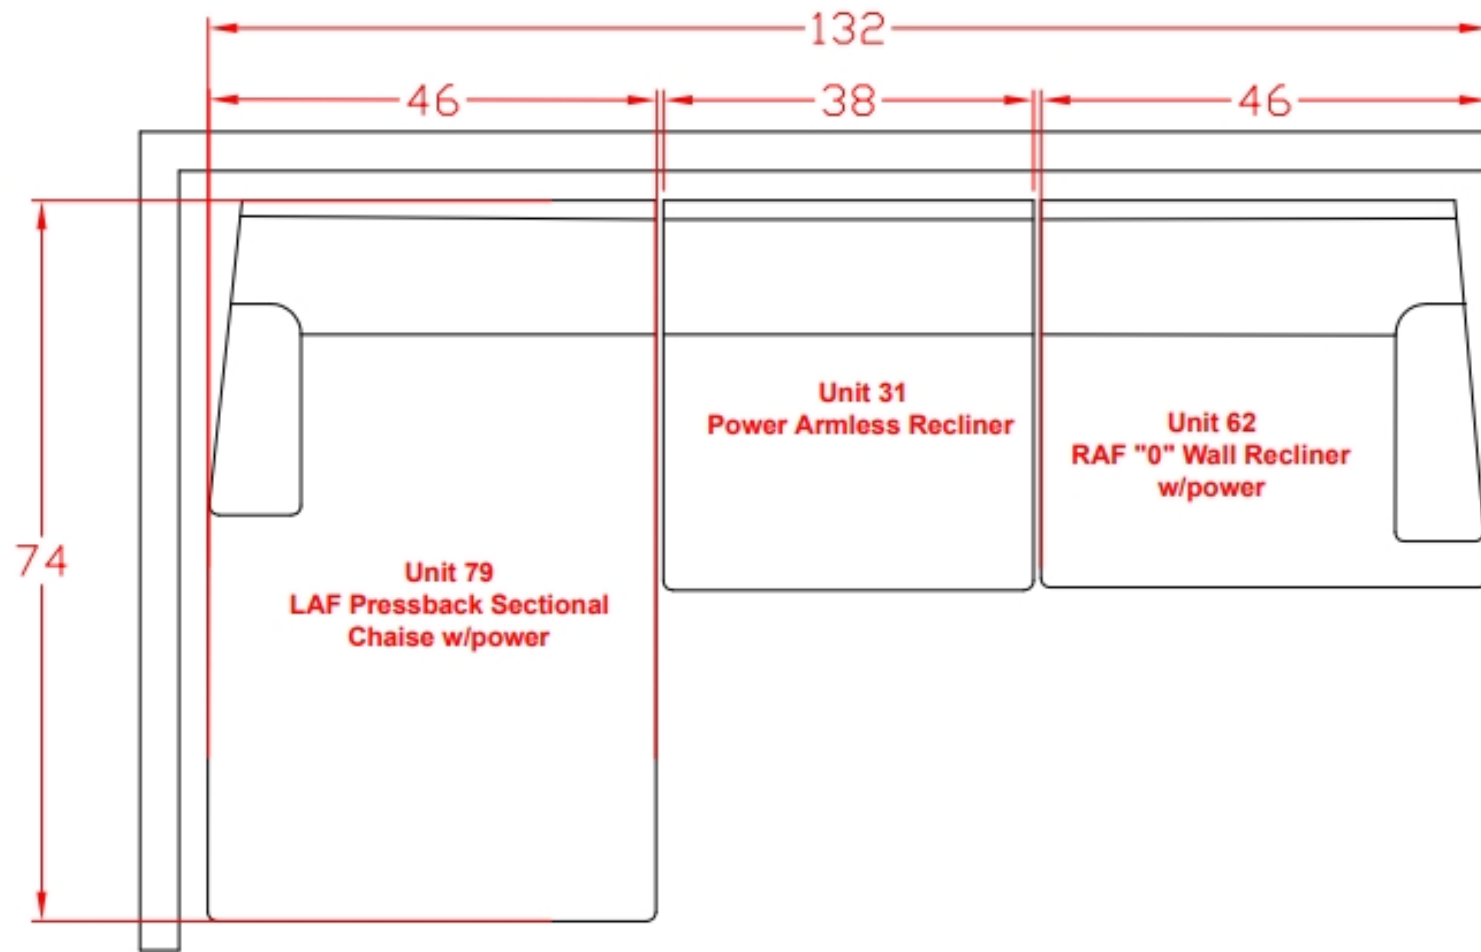

547

927 Configuration 1
Space Between Units = $\frac{3}{4}$ " for Connecting Brackets
Unit is 3" Away From Wall

****All Measurements are Approximations****

927 Configuration 2
 Space Between Units = $\frac{3}{4}$ " for Connecting Brackets
 Unit is 3" Away From Wall

****All Measurements are Approximations****

927 Configuration 3

Space Between Units = $\frac{3}{4}$ " for Connecting Brackets
Unit is 3" Away From Wall

****All Measurements are Approximations****

927 Configuration 4

Space Between Units = $\frac{3}{4}$ " for Connecting Brackets
Unit is 3" Away From Wall

****All Measurements are Approximations****

927 Configuration 5

Space Between Units = $\frac{3}{4}$ " for Connecting Brackets
Unit is 3" Away From Wall

****All Measurements are Approximations****