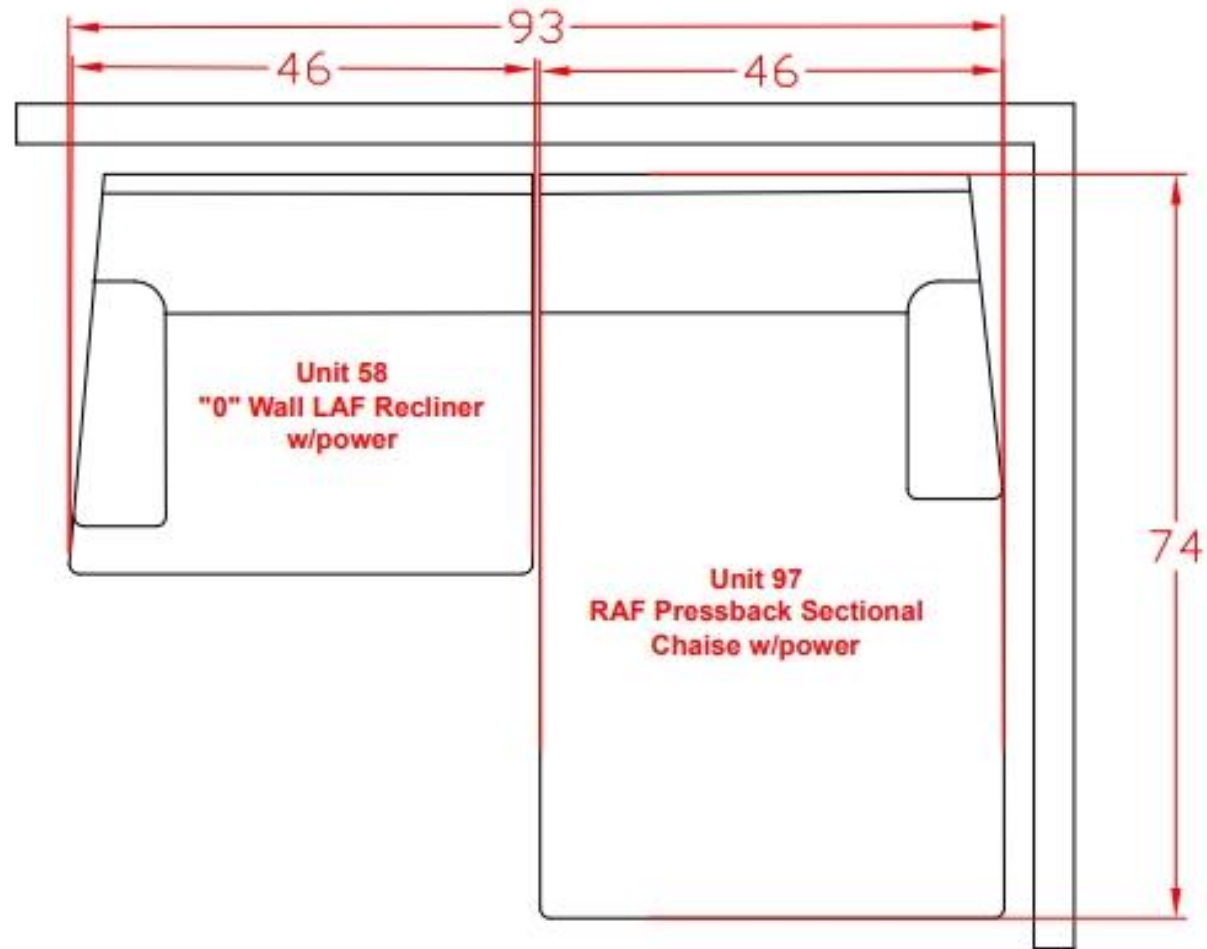

547

927 Configuration 1
Space Between Units = $\frac{3}{4}$ " for Connecting Brackets
Unit is 3" Away From Wall

****All Measurements are Approximations****

927 Configuration 2
 Space Between Units = $\frac{3}{4}$ " for Connecting Brackets
 Unit is 3" Away From Wall

****All Measurements are Approximations****

927 Configuration 3

Space Between Units = $\frac{3}{4}$ " for Connecting Brackets
Unit is 3" Away From Wall

****All Measurements are Approximations****

927 Configuration 4

Space Between Units = $\frac{3}{4}$ " for Connecting Brackets
Unit is 3" Away From Wall

****All Measurements are Approximations****

927 Configuration 5

Space Between Units = $\frac{3}{4}$ " for Connecting Brackets
Unit is 3" Away From Wall