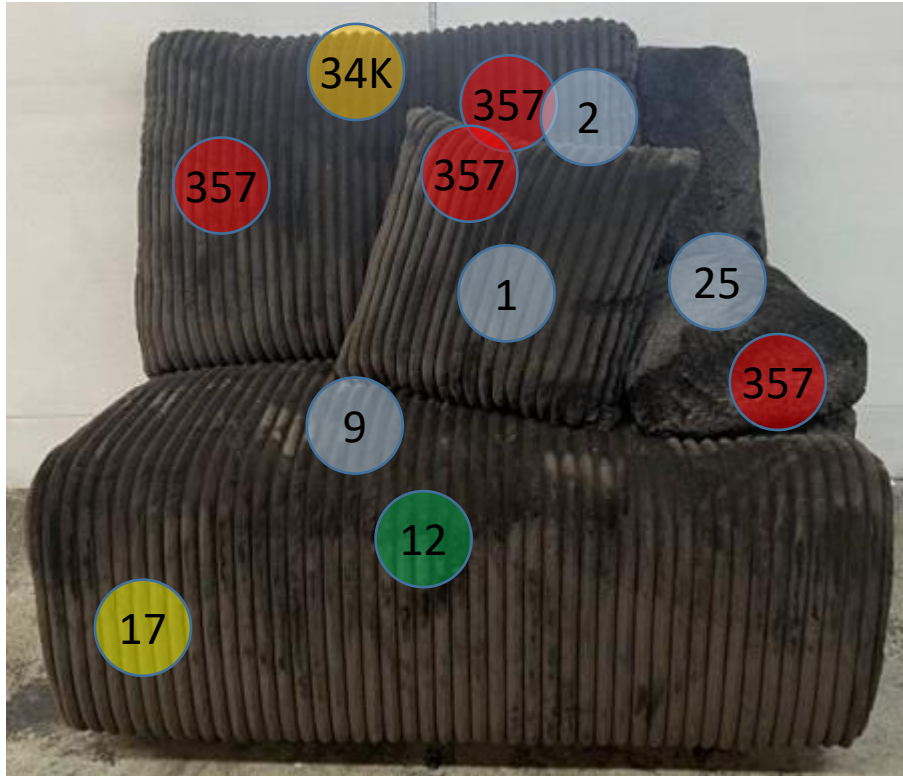

9270541

Call Out	Description
● (Red)	Blown Fiber
● (Yellow)	Cushion Chaise Pad - top Pad
● (Green)	Cushion Foam
● (Yellow)	KD Component
● (Light Blue)	Cover

Signature
DESIGN
BY **ASHLEY**®

40

425

396

108

149

426

101

105

215

134

57

Signature
DESIGN
BY **ASHLEY**®

927 SECTIONAL DIMENSIONS 6 PIECE CONFIGURATION