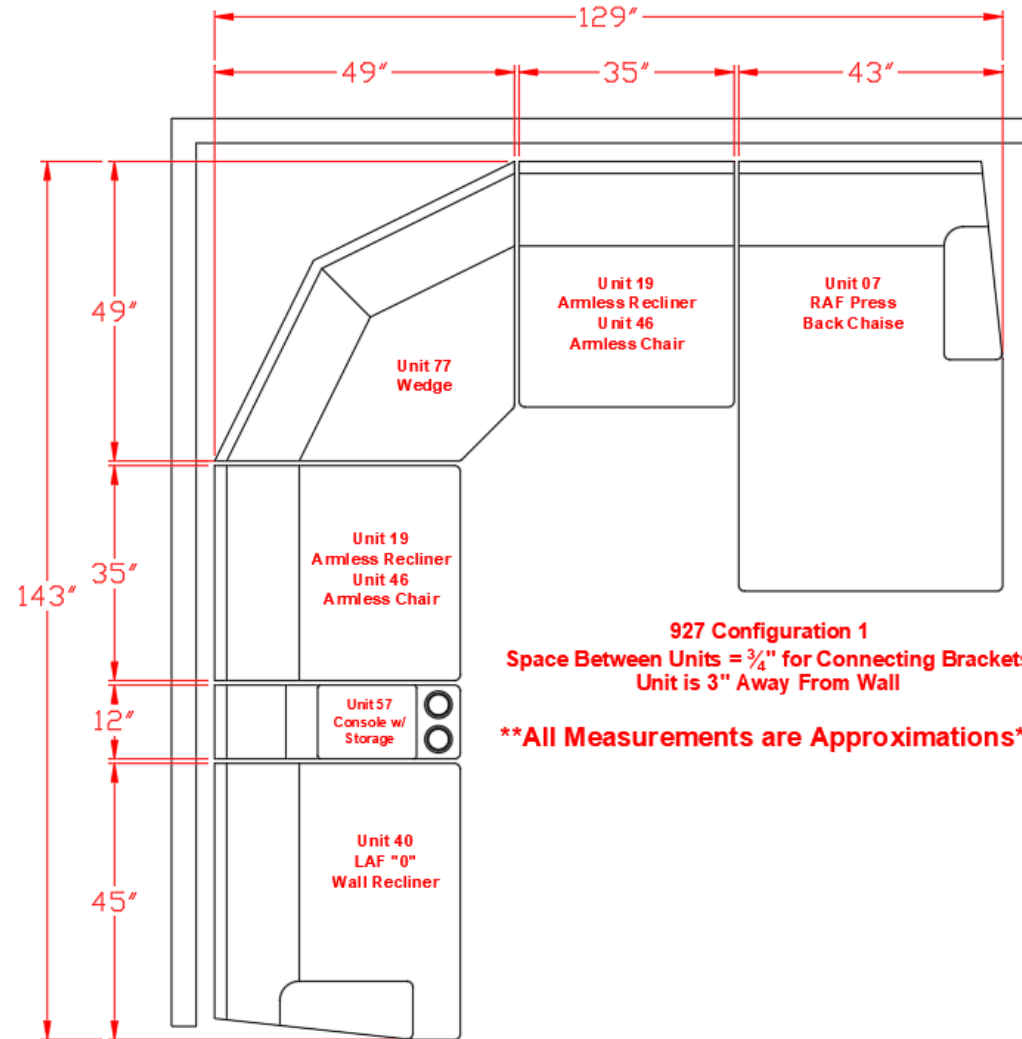

9270541

Call Out	Description
● (Red)	Blown Fiber
● (Yellow)	Cushion Chaise Pad - top Pad
● (Green)	Cushion Foam
● (Yellow)	KD Component
● (Light Blue)	Cover

Signature
DESIGN
BY **ASHLEY**®

40

425

396

108

149

426

101

105

215

134

57

Signature
DESIGN
BY **ASHLEY**®

927 SECTIONAL DIMENSIONS 6 PIECE CONFIGURATION

927 Configuration 1
Space Between Units = $\frac{3}{4}$ " for Connecting Brackets
Unit is 3" Away From Wall

****All Measurements are Approximations****

927 SECTIONAL DIMENSIONS 6 PIECE CONFIGURATION

927 Configuration 2
Space Between Units = $\frac{3}{4}$ " for Connecting Brackets
Unit is 3" Away From Wall

****All Measurements are Approximations****

Signature
DESIGN
BY **ASHLEY**®