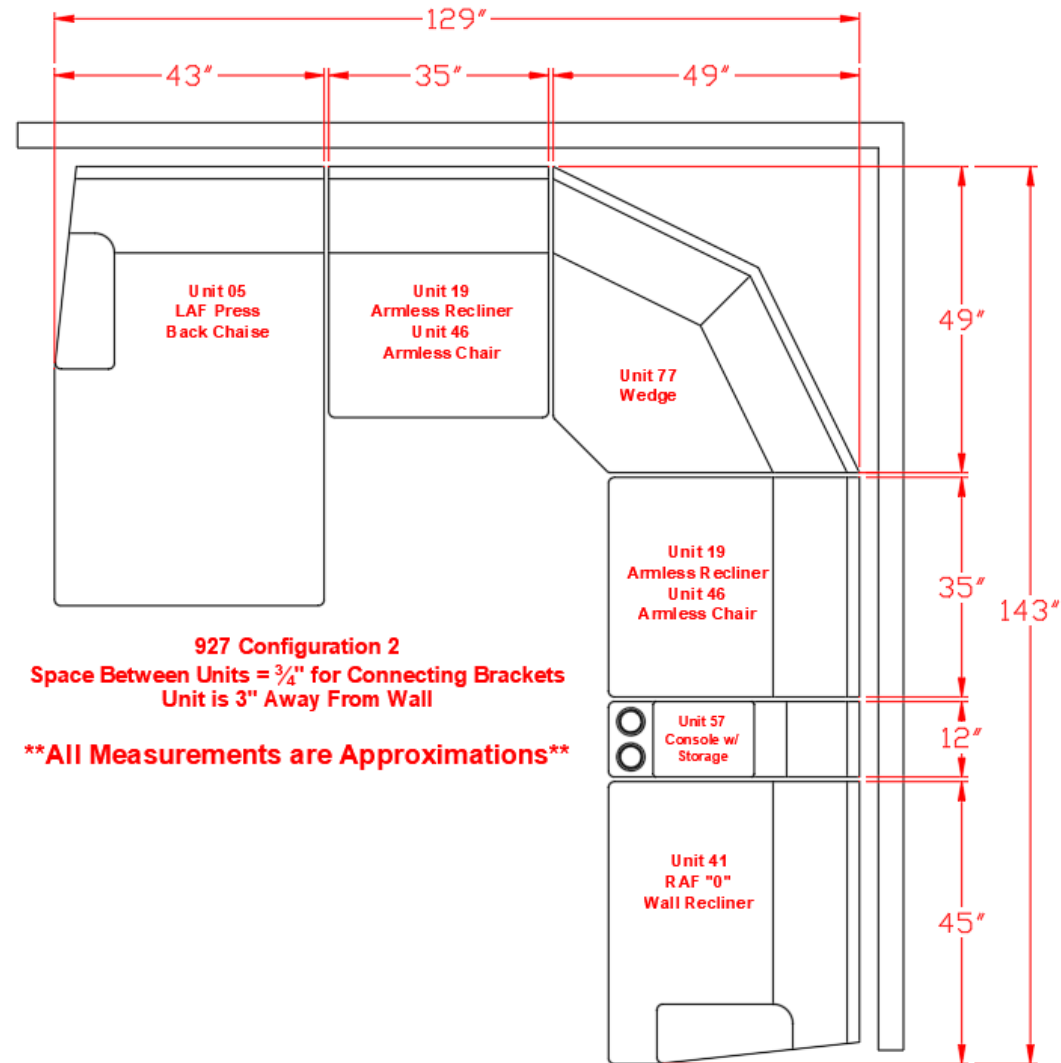

9270541

Call Out	Description
● (Red)	Blown Fiber
● (Yellow)	Cushion Chaise Pad - top Pad
● (Green)	Cushion Foam
● (Yellow)	KD Component
● (Light Blue)	Cover

Signature
DESIGN
BY **ASHLEY**®

40

425

396

108

149

426

101

105

215

134

57

Signature
DESIGN
BY **ASHLEY**®

927 SECTIONAL DIMENSIONS 6 PIECE CONFIGURATION

927 Configuration 1
Space Between Units = $\frac{3}{4}$ " for Connecting Brackets
Unit is 3" Away From Wall

****All Measurements are Approximations****

927 SECTIONAL DIMENSIONS 6 PIECE CONFIGURATION

927 Configuration 2
Space Between Units = $\frac{3}{4}$ " for Connecting Brackets
Unit is 3" Away From Wall

****All Measurements are Approximations****

Signature
DESIGN
BY **ASHLEY**®