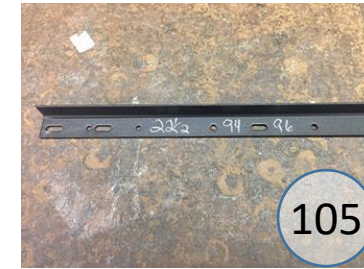

216

217

425

108

419

109

365

215

149

547

101

520

440

134

105

148

426

615

617

619

630

645

145

145

480

480

Effective to 02/20/25

Effective from 02/20/25

Effective to 04/19/25

Effective from 04/19/25