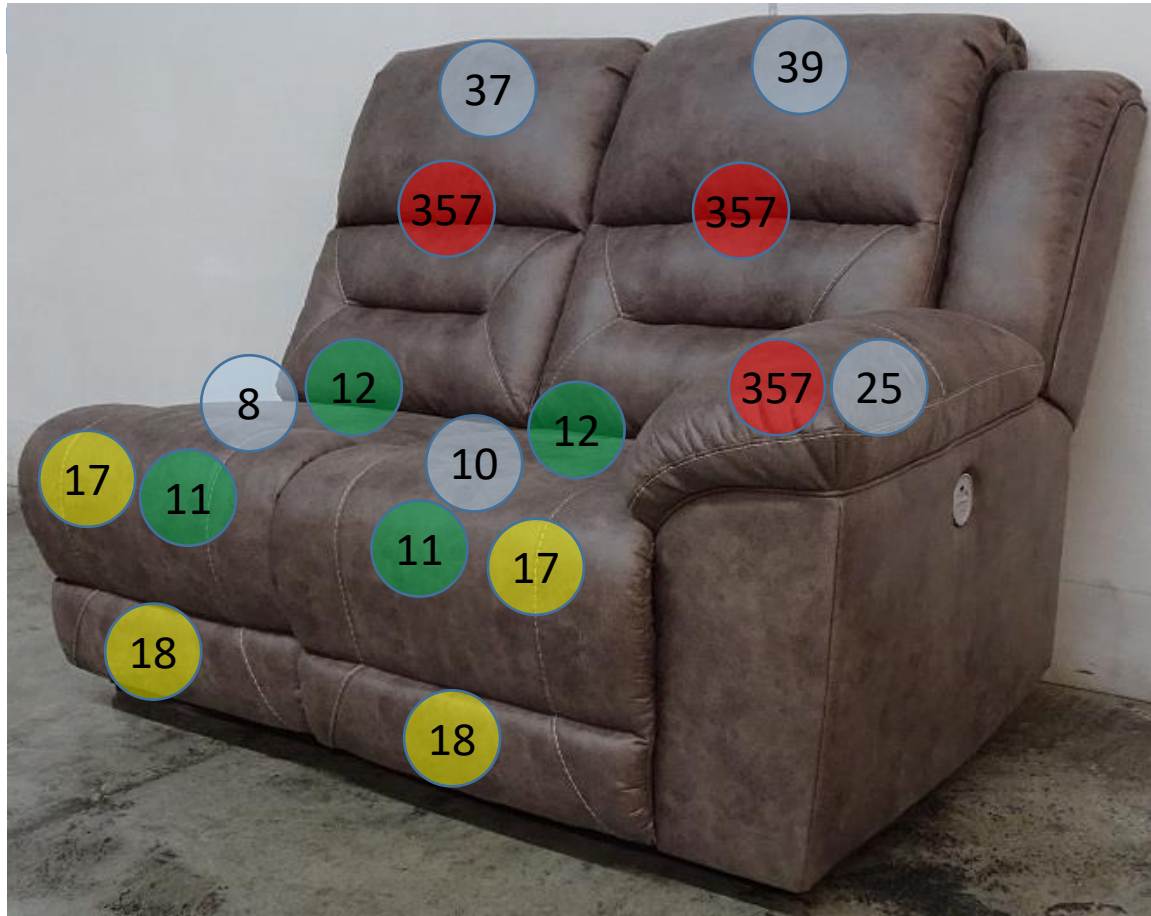

8310675

Call Out	Description
● (Red)	Blown Fiber
● (Yellow)	Cushion Chaise Pad - top Pad
● (Green)	Cushion Foam
● (Yellow)	KD Component
● (Blue)	Cover

Signature
DESIGN
BY **ASHLEY**®

216

217

425

108

419

134

105

148

426

615

617

619

630

Effective from 04/19/25

**831 SECTIONAL
DIMENSIONS
4 PIECE
CONFIGURATION**

**831 SECTIONAL
DIMENSIONS
4 PIECE
CONFIGURATION**

Signature
DESIGN
BY **ASHLEY**®