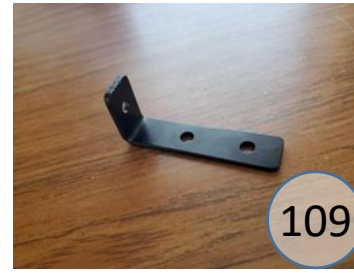

8310675

Call Out	Description
● (Red)	Blown Fiber
● (Yellow)	Cushion Chaise Pad - top Pad
● (Green)	Cushion Foam
● (Yellow)	KD Component
● (Blue)	Cover

Signature
DESIGN
BY **ASHLEY**®

216

217

425

108

419