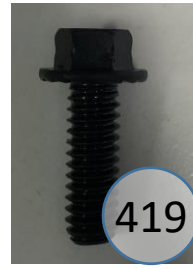

6930515

Call Out	Description
● (Red)	Blown Fiber
● (Yellow)	Cushion Chaise Pad - top Pad
● (Green)	Cushion Foam
● (Blue)	KD Component
● (Light Blue)	Cover

Signature
DESIGN
BY **ASHLEY**®

Signature
DESIGN
BY **ASHLEY**®