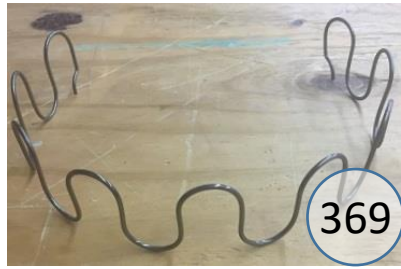

6930515

Call Out	Description
● (Red)	Blown Fiber
● (Yellow)	Cushion Chaise Pad - top Pad
● (Green)	Cushion Foam
● (Blue)	KD Component
● (Light Blue)	Cover

Signature
DESIGN
BY **ASHLEY**®

Signature
DESIGN
BY **ASHLEY**®