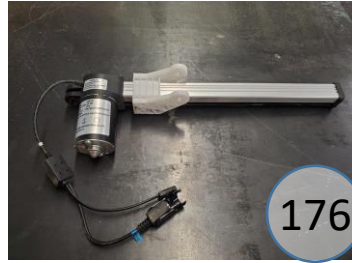

6930482

Call Out	Description
● (Red)	Blown Fiber
● (Yellow)	Cushion Chaise Pad - top Pad
● (Green)	Cushion Foam
● (Yellow)	KD Component
● (Blue)	Cover

Signature
DESIGN
BY **ASHLEY**®

Signature
DESIGN
BY **ASHLEY**®