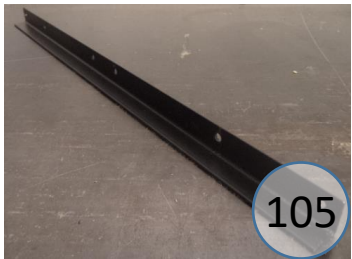

6930482

Call Out	Description
● (Red)	Blown Fiber
● (Yellow)	Cushion Chaise Pad - top Pad
● (Green)	Cushion Foam
● (Yellow)	KD Component
● (Blue)	Cover

Signature
DESIGN
BY **ASHLEY**®

Signature
DESIGN
BY **ASHLEY**®