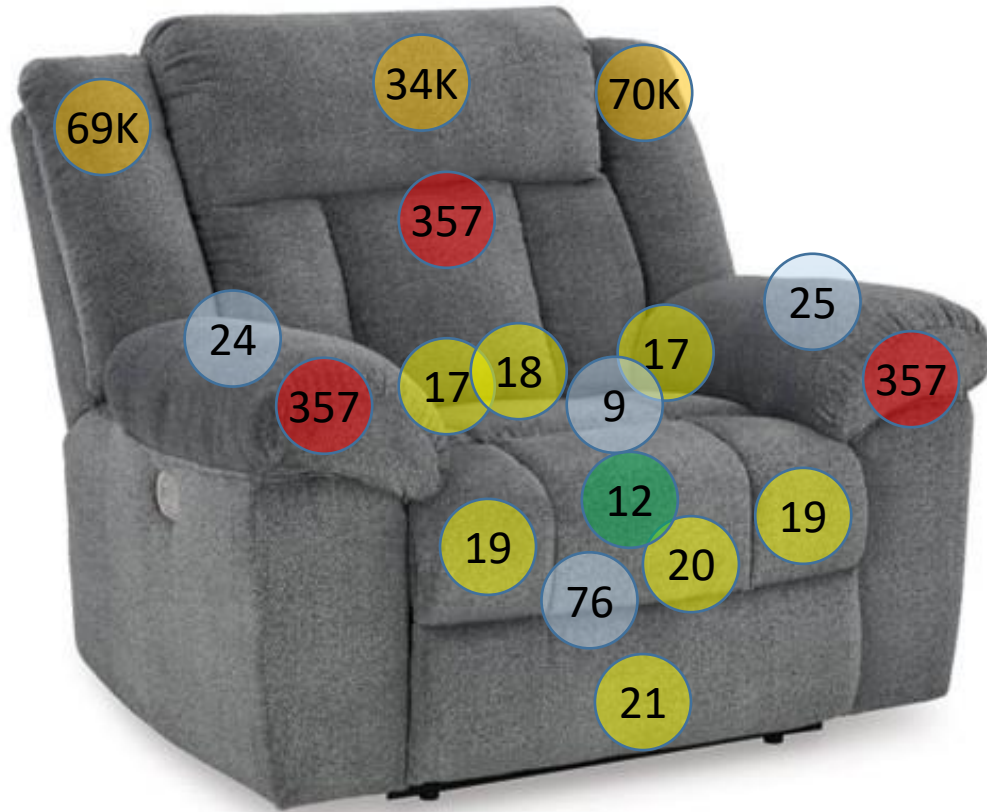

6930482

Call Out	Description
● (Red)	Blown Fiber
● (Yellow)	Cushion Chaise Pad - top Pad
● (Green)	Cushion Foam
● (Yellow)	KD Component
● (Blue)	Cover

Signature
DESIGN
BY **ASHLEY**®

Signature
DESIGN
BY **ASHLEY**®