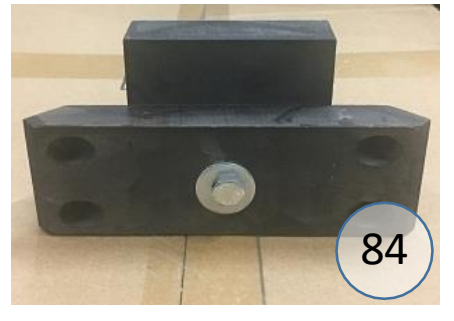

6762267

Call Out	Description
● (Red)	Blown Fiber
● (Yellow)	Cushion Chaise Pad - top Pad
● (Green)	Cushion Foam
● (Orange)	KD Component
● (Blue)	Cover

676
SECTIONAL
DIMENSIONS
3 PIECE
CONFIGURATION

676
SECTIONAL
DIMENSIONS
3 PIECE
CONFIGURATION