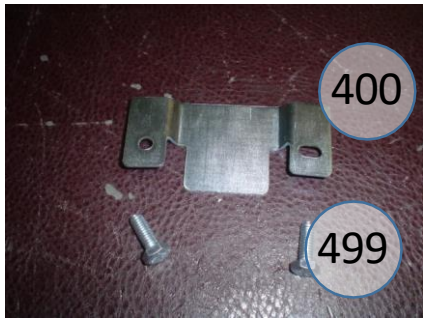

6762267

Call Out	Description
● (Red)	Blown Fiber
● (Yellow)	Cushion Chaise Pad - top Pad
● (Green)	Cushion Foam
● (Orange)	KD Component
● (Blue)	Cover

676
SECTIONAL
DIMENSIONS
3 PIECE
CONFIGURATION

676
SECTIONAL
DIMENSIONS
3 PIECE
CONFIGURATION