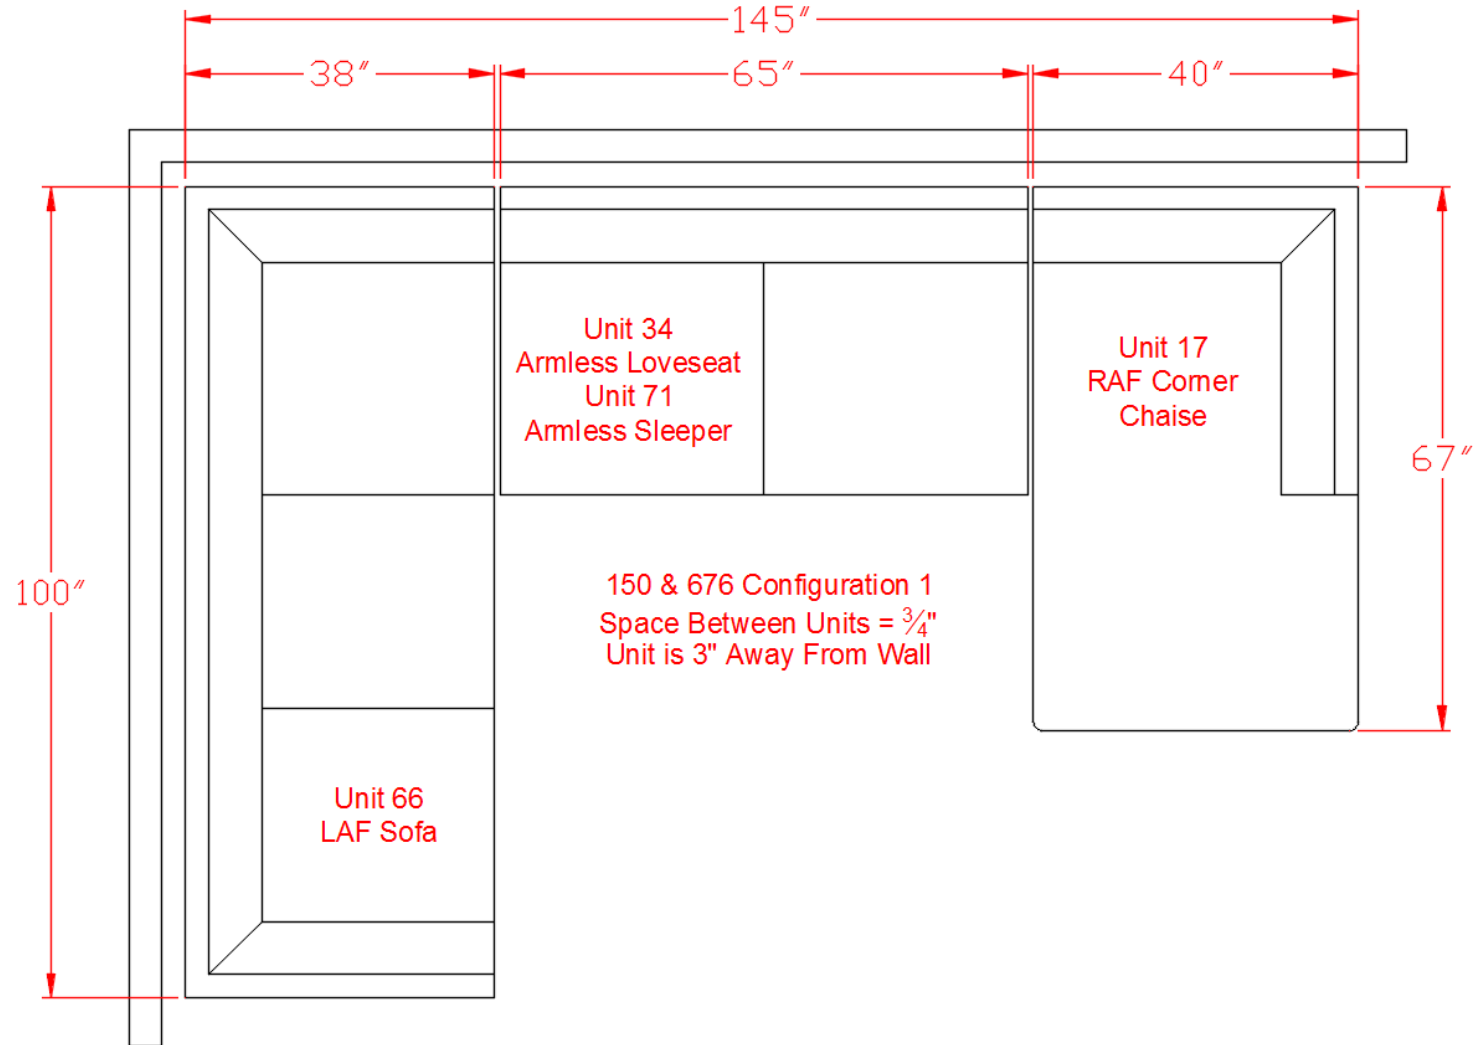

6762267

Call Out	Description
● (Red)	Blown Fiber
● (Yellow)	Cushion Chaise Pad - top Pad
● (Green)	Cushion Foam
● (Orange)	KD Component
● (Blue)	Cover

676
SECTIONAL
DIMENSIONS
3 PIECE
CONFIGURATION

676
SECTIONAL
DIMENSIONS
3 PIECE
CONFIGURATION