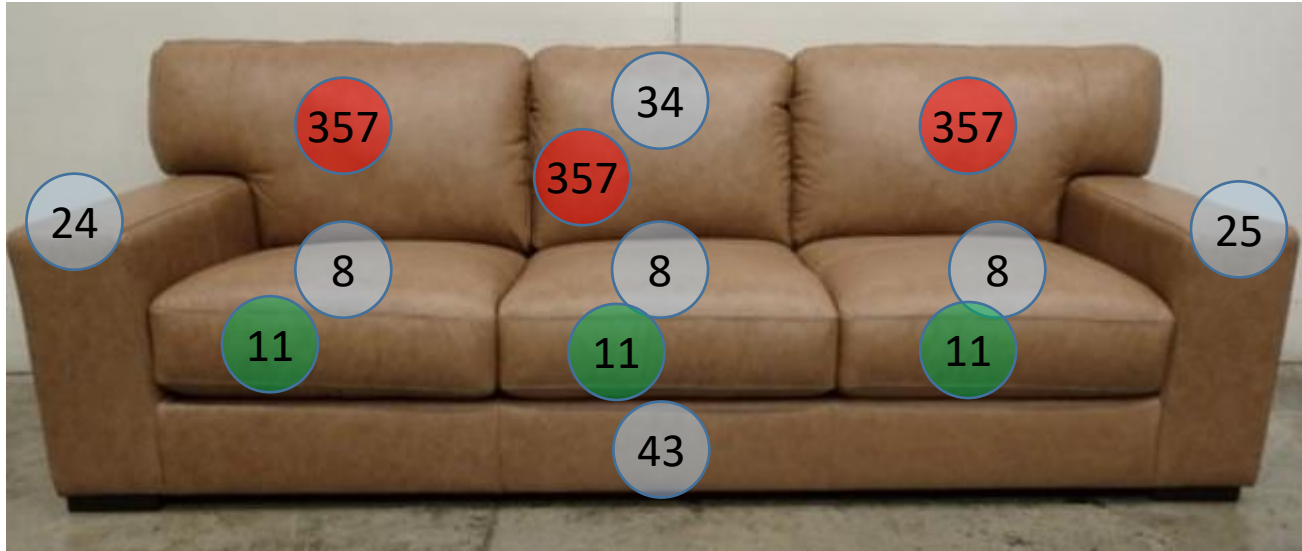

5730238

Call Out	Description
●	Blown Fiber
●	Cushion Chaise Pad - top Pad
●	Cushion Foam
●	KD Component
●	Cover

Signature
DESIGN
BY **ASHLEY**®

Signature
DESIGN
BY **ASHLEY**®