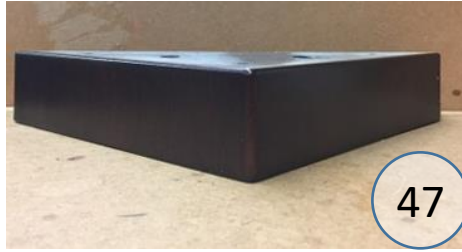

5730238

Call Out	Description
●	Blown Fiber
●	Cushion Chaise Pad - top Pad
●	Cushion Foam
●	KD Component
●	Cover

Signature
DESIGN
BY **ASHLEY**®

Signature
DESIGN
BY **ASHLEY**®