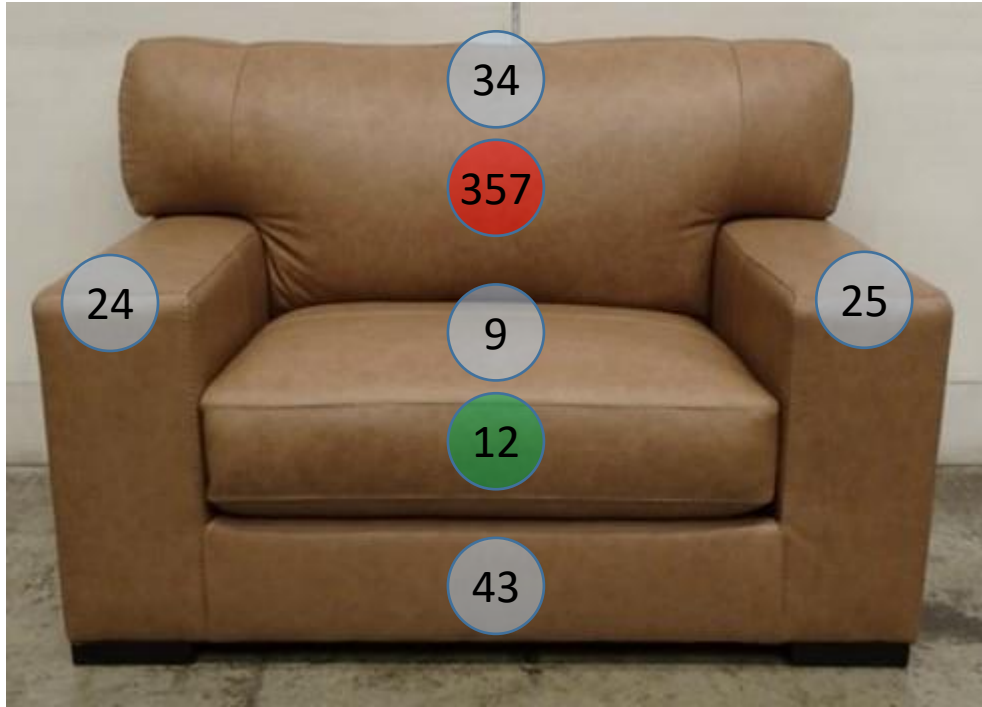

5730223

Call Out	Description
	Blown Fiber
	Cushion Chaise Pad - top Pad
	Cushion Foam
	KD Component
	Cover

Signature
DESIGN
BY **ASHLEY**®

433

362

47

40

170