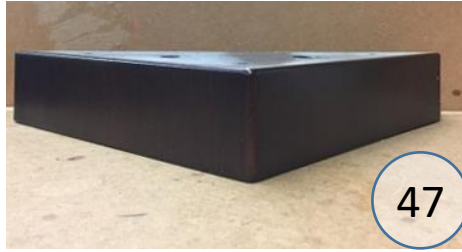

5730223

Call Out	Description
	Blown Fiber
	Cushion Chaise Pad - top Pad
	Cushion Foam
	KD Component
	Cover

Signature
DESIGN
BY **ASHLEY**®

433

362

47

40

170