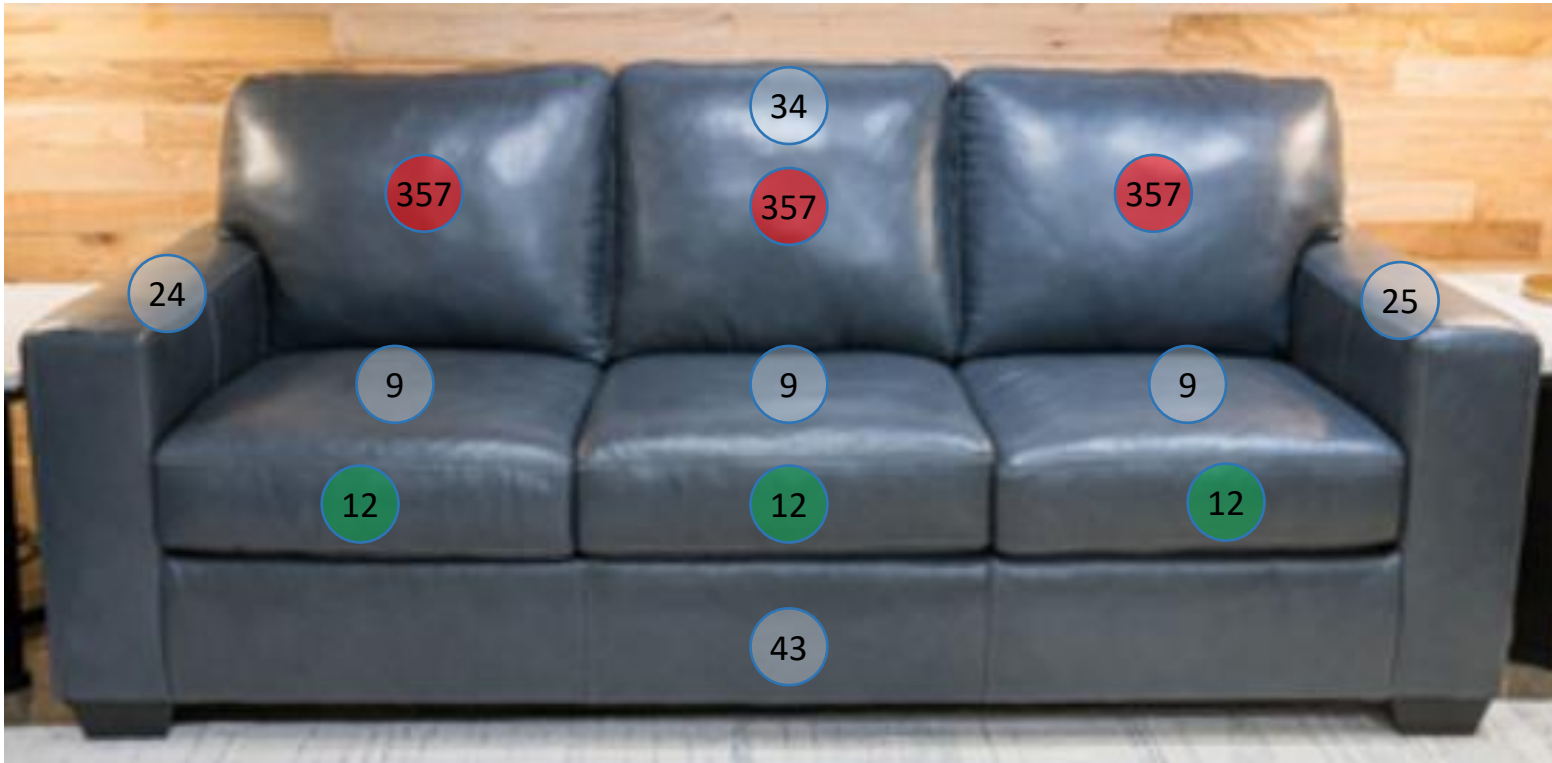

# 5560438

| Call out       | Description                  |
|----------------|------------------------------|
| ● (Red)        | Blown Fiber                  |
| ● (Yellow)     | Cushion Chaise Pad – Top Pad |
| ● (Green)      | Cushion Foam                 |
| ● (Orange)     | KD Component                 |
| ● (Light Blue) | Cover                        |