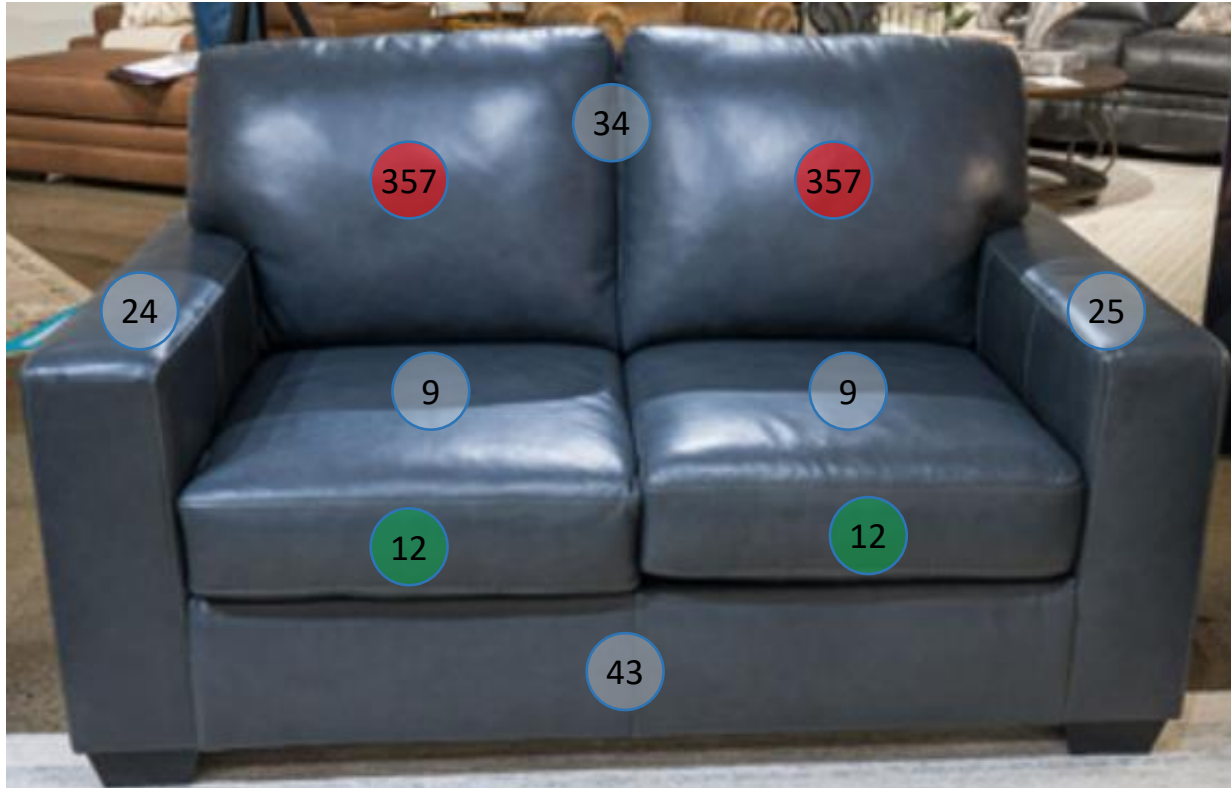

5560435

Call out	Description
● (Red)	Blown Fiber
● (Yellow)	Cushion Chaise Pad – Top Pad
● (Green)	Cushion Foam
● (Orange)	KD Component
● (Light Blue)	Cover

For more RPs' information, please see the following page.