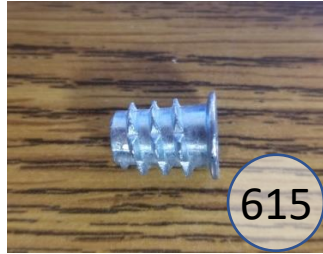

110

149

420

425

426

560

177

615

617

666

667

668

101

671

670