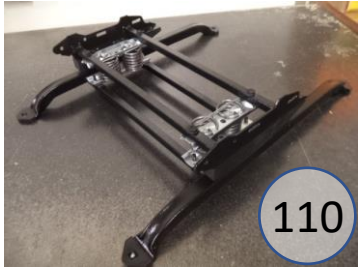

# 5560425

Call out	Description
	Blown Fiber
	Cushion Chaise Pad – Top Pad
	Cushion Foam
	KD Component
	Cover

For more RPs' information, please see the following page.

110

149

420

425

426