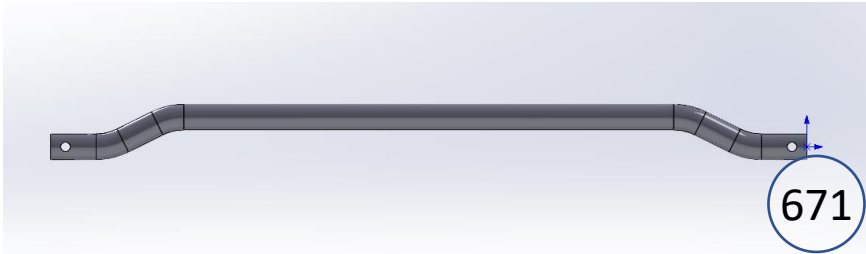

# 5560425

Call out	Description
	Blown Fiber
	Cushion Chaise Pad – Top Pad
	Cushion Foam
	KD Component
	Cover

For more RPs' information, please see the following page.

110

149

420

425

426

560

177

615

617

666

667

668

101