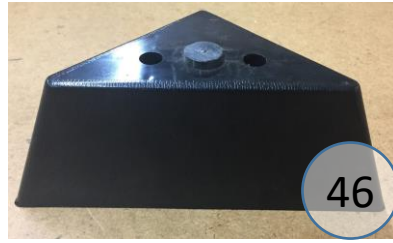

5360237

Call Out	Description
●	Blown Fiber
●	Cushion Chaise Pad - top Pad
●	Cushion Foam
●	KD Component
●	Cover

*Signature*  
DESIGN  
BY **ASHLEY**®

227

562

361

46

472