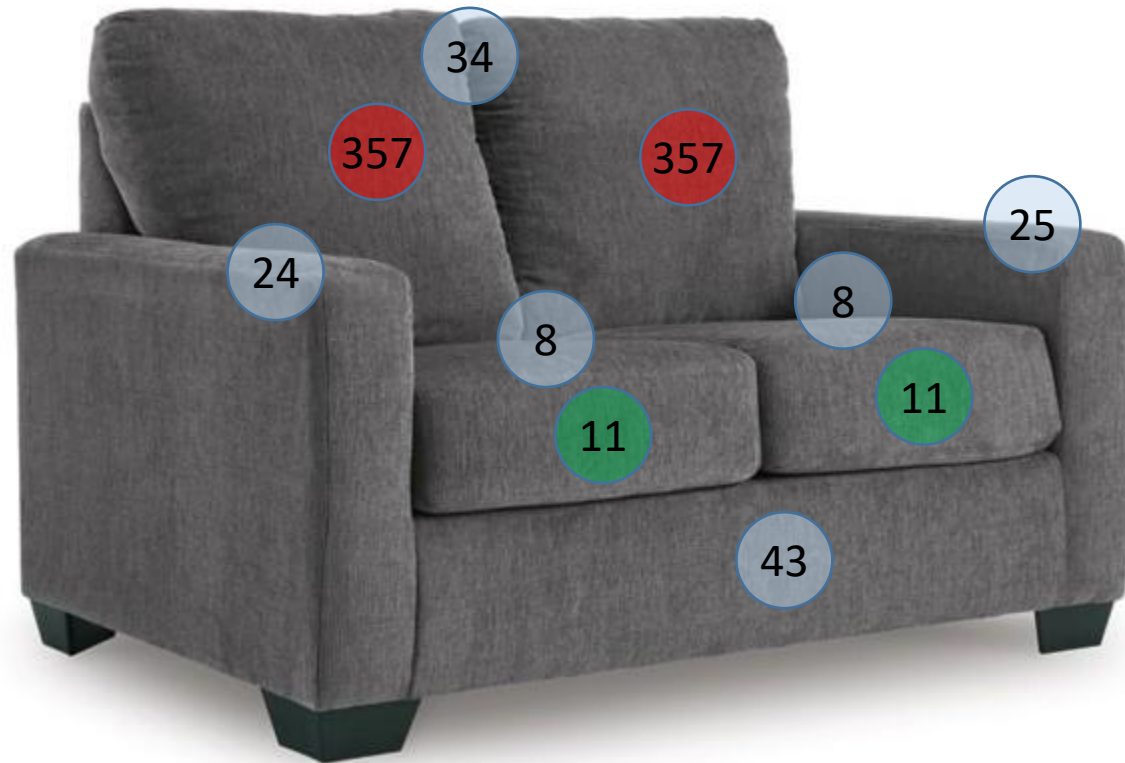

5360237

Call Out	Description
●	Blown Fiber
●	Cushion Chaise Pad - top Pad
●	Cushion Foam
●	KD Component
●	Cover

*Signature*  
DESIGN  
BY **ASHLEY**®

227

562

361

46

472

354

*Signature*  
DESIGN  
BY **ASHLEY**®