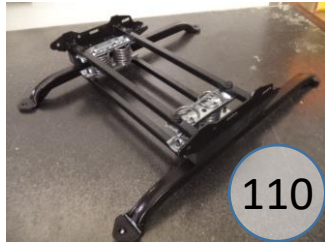

5360225

Call Out	Description
	Blown Fiber
	Cushion Chaise Pad - top Pad
	Cushion Foam
	KD Component
	Cover

Signature
DESIGN
BY **ASHLEY**®

Signature
DESIGN
BY **ASHLEY**®