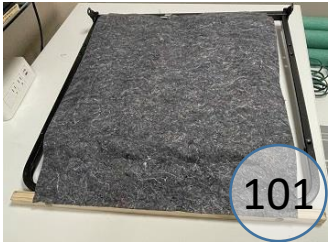

5360225

Call Out	Description
	Blown Fiber
	Cushion Chaise Pad - top Pad
	Cushion Foam
	KD Component
	Cover

Signature
DESIGN
BY **ASHLEY**®

Signature
DESIGN
BY **ASHLEY**®