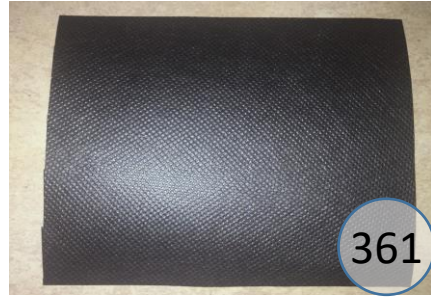

4770439

Call Out	Description
●	Blown Fiber
●	Cushion Chaise Pad - top Pad
●	Cushion Foam
●	KD Component
●	Cover

Signature
DESIGN
BY **ASHLEY**®

46

562

361

227

356