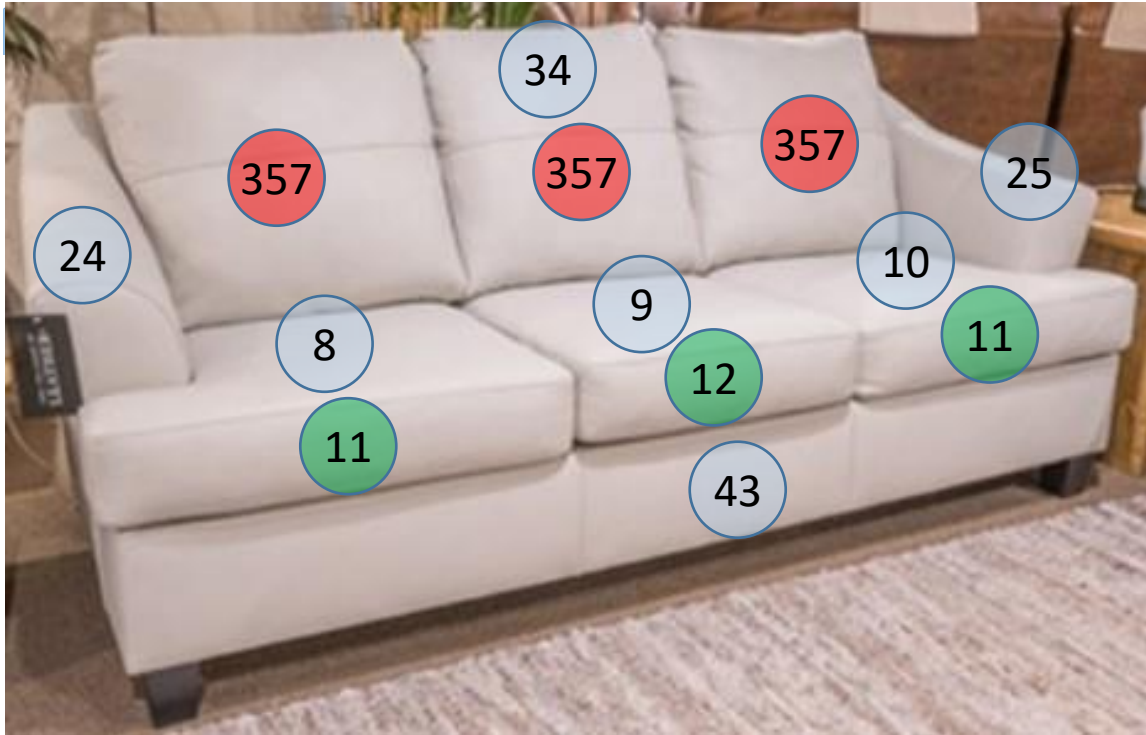

4770439

Call Out	Description
●	Blown Fiber
●	Cushion Chaise Pad - top Pad
●	Cushion Foam
●	KD Component
●	Cover

Signature
DESIGN
BY **ASHLEY**®

46

562

361

227

356

472

355

Signature
DESIGN
BY **ASHLEY**®