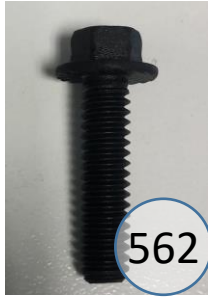

4770439

Call Out	Description
●	Blown Fiber
●	Cushion Chaise Pad - top Pad
●	Cushion Foam
●	KD Component
●	Cover

Signature
DESIGN
BY **ASHLEY**®

46

562

361

227

356