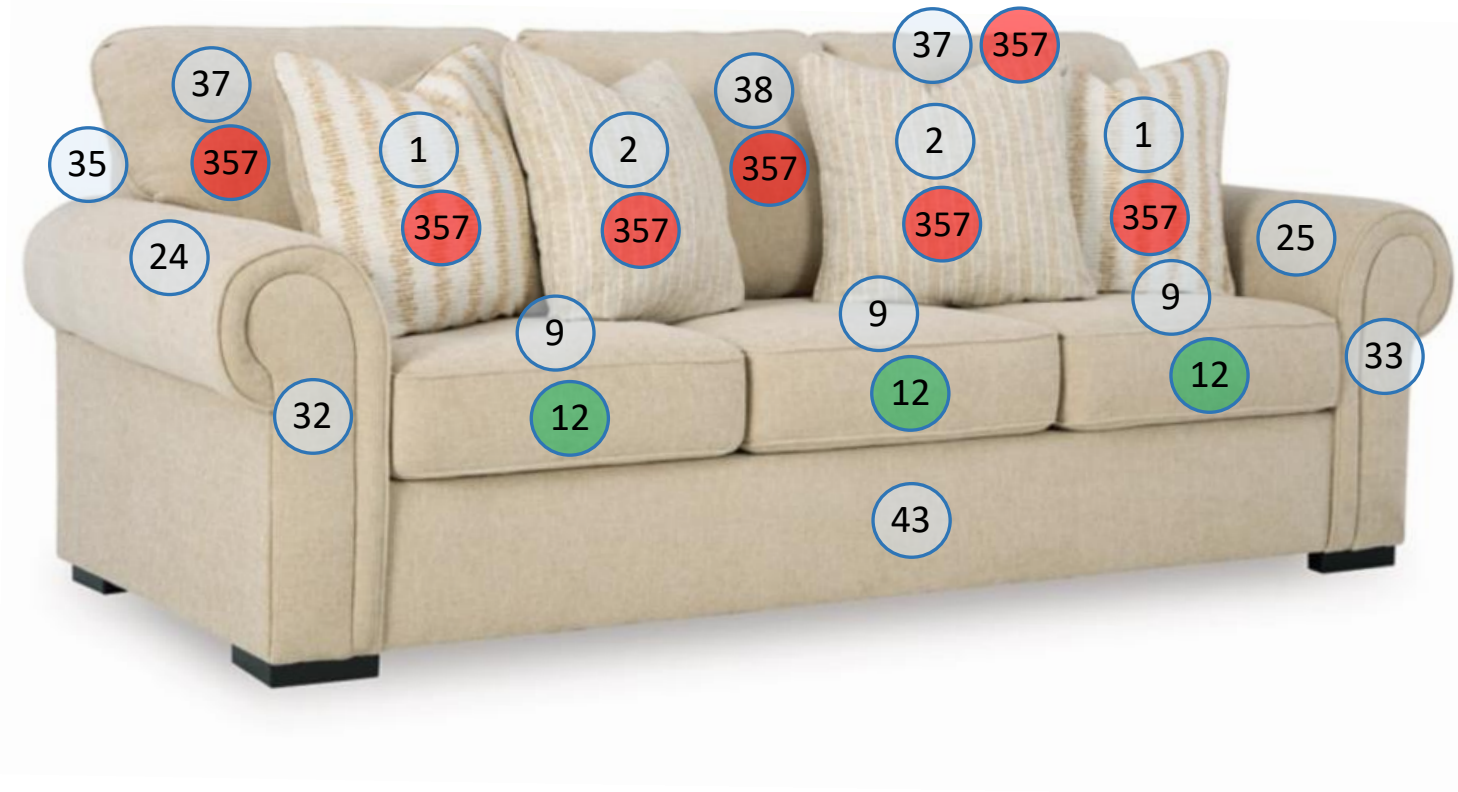

4390238

Call out	Description
● (Red)	Blown Fiber
● (Yellow)	Cushion Chaise Pad – Top Pad
● (Green)	Cushion Foam
● (Yellow)	KD Component
● (Light Blue)	Cover

For more RPs' information, please see the following page.